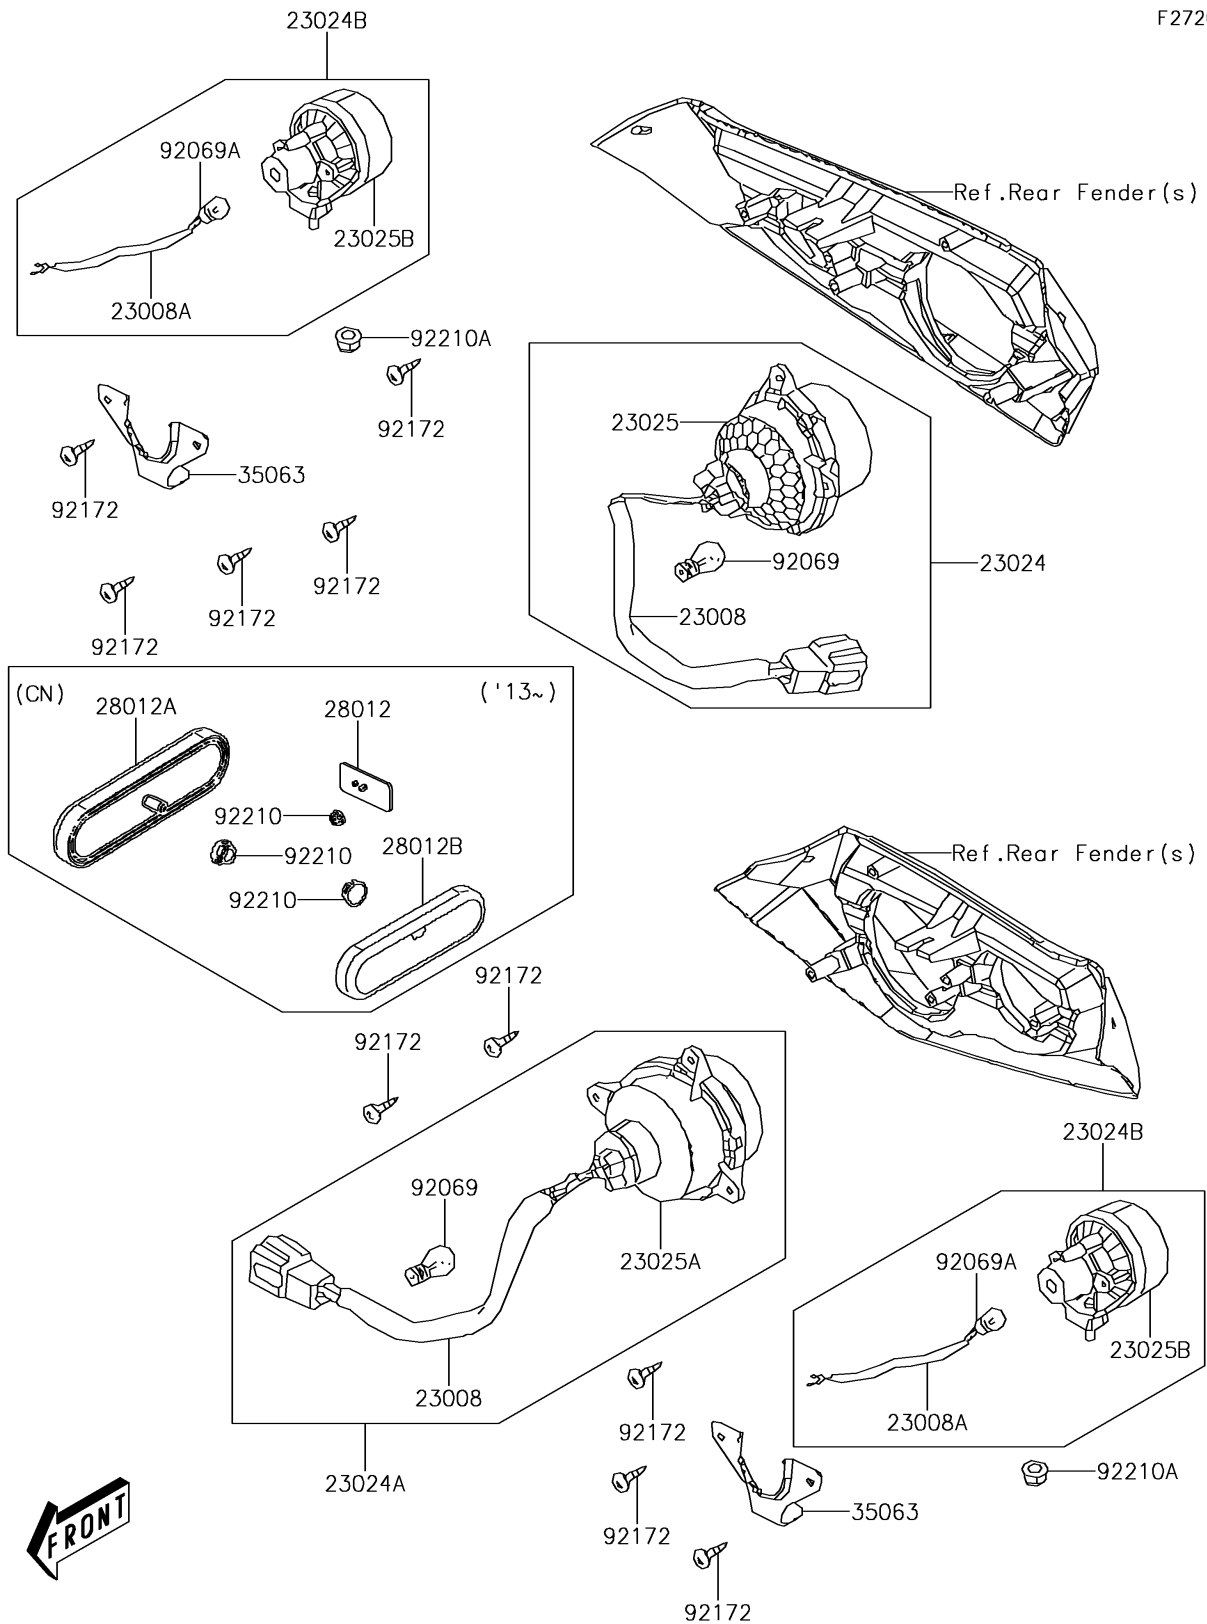

2015 BRUTE FORCE® 300 PARTS DIAGRAM

Taillight(s)

F2720

2015 BRUTE FORCE® 300 PARTS LIST

Taillight(s)

ITEM NAME	PART NUMBER	QUANTITY
SOCKET-ASSY,TAIL LAMP (Ref # 23008)	23008-Y004	1
SOCKET-ASSY (Ref # 23008A)	23008-Y005	1
LAMP-ASSY-TAIL,RH (Ref # 23024)	23024-Y001	1
LAMP-ASSY-TAIL,LH (Ref # 23024A)	23024-Y002	1
LAMP-ASSY-TAIL (Ref # 23024B)	23024-Y003	1
LAMP-TAIL,RH (Ref # 23025)	23025-Y003	1
LAMP-TAIL,LH (Ref # 23025A)	23025-Y004	1
LAMP-TAIL (Ref # 23025B)	23025-Y005	1
REFLECTOR-REFLEX (Ref # 28012)	28012-Y003	1
REFLECTOR-REFLEX (Ref # 28012A)	28012-Y005	1
REFLECTOR-REFLEX (Ref # 28012B)	28012-Y006	1
STAY,TAIL LAMP (Ref # 35063)	35063-Y009	1
BULB (Ref # 92069)	92069-Y001	1
BULB,12V 5W (Ref # 92069A)	92069-Y004	1
SCREW,TAPPING,5X16 (Ref # 92172)	92172-Y020	1
NUT,FLANGE,5MM (Ref # 92210)	92210-Y033	1
NUT,FLANGE,5MM (Ref # 92210A)	92210-Y053	1