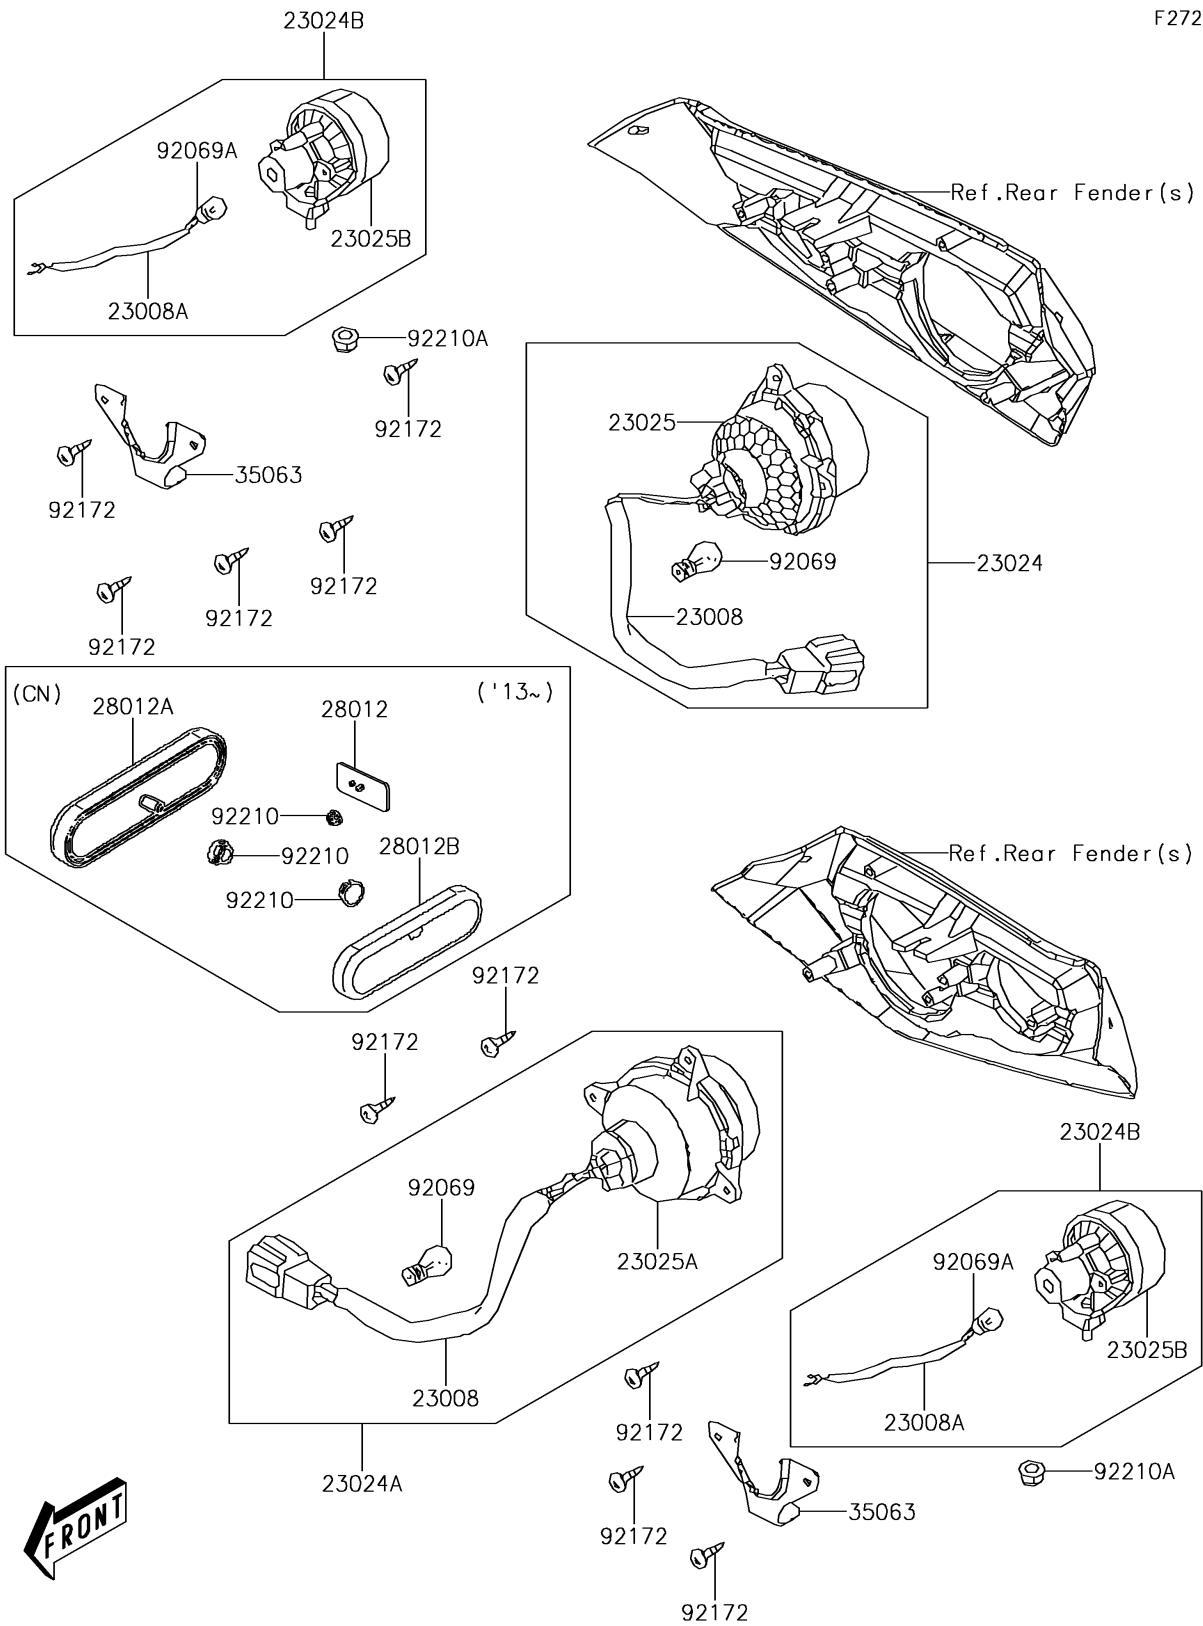

2013 BRUTE FORCE® 300 PARTS DIAGRAM

Taillight(s)

F2720

2013 BRUTE FORCE® 300 PARTS LIST

Taillight(s)

ITEM NAME	PART NUMBER	QUANTITY
SOCKET-ASSY, TAIL LAMP (Ref # 23008)	23008-Y004	1
SOCKET-ASSY (Ref # 23008A)	23008-Y005	1
LAMP-ASSY-TAIL, RH (Ref # 23024)	23024-Y001	1
LAMP-ASSY-TAIL, LH (Ref # 23024A)	23024-Y002	1
LAMP-ASSY-TAIL (Ref # 23024B)	23024-Y003	1
LAMP-TAIL, RH (Ref # 23025)	23025-Y003	1
LAMP-TAIL, LH (Ref # 23025A)	23025-Y004	1
LAMP-TAIL (Ref # 23025B)	23025-Y005	1
REFLECTOR-REFLEX (Ref # 28012)	28012-Y003	1
REFLECTOR-REFLEX (Ref # 28012A)	28012-Y005	1
REFLECTOR-REFLEX (Ref # 28012B)	28012-Y006	1
STAY, TAIL LAMP (Ref # 35063)	35063-Y009	1
BULB (Ref # 92069)	92069-Y001	1
BULB, 12V 5W (Ref # 92069A)	92069-Y004	1
SCREW, TAPPING, 5X16 (Ref # 92172)	92172-Y020	1
NUT, FLANGE, 5MM (Ref # 92210)	92210-Y033	1
NUT, FLANGE, 5MM (Ref # 92210A)	92210-Y053	1