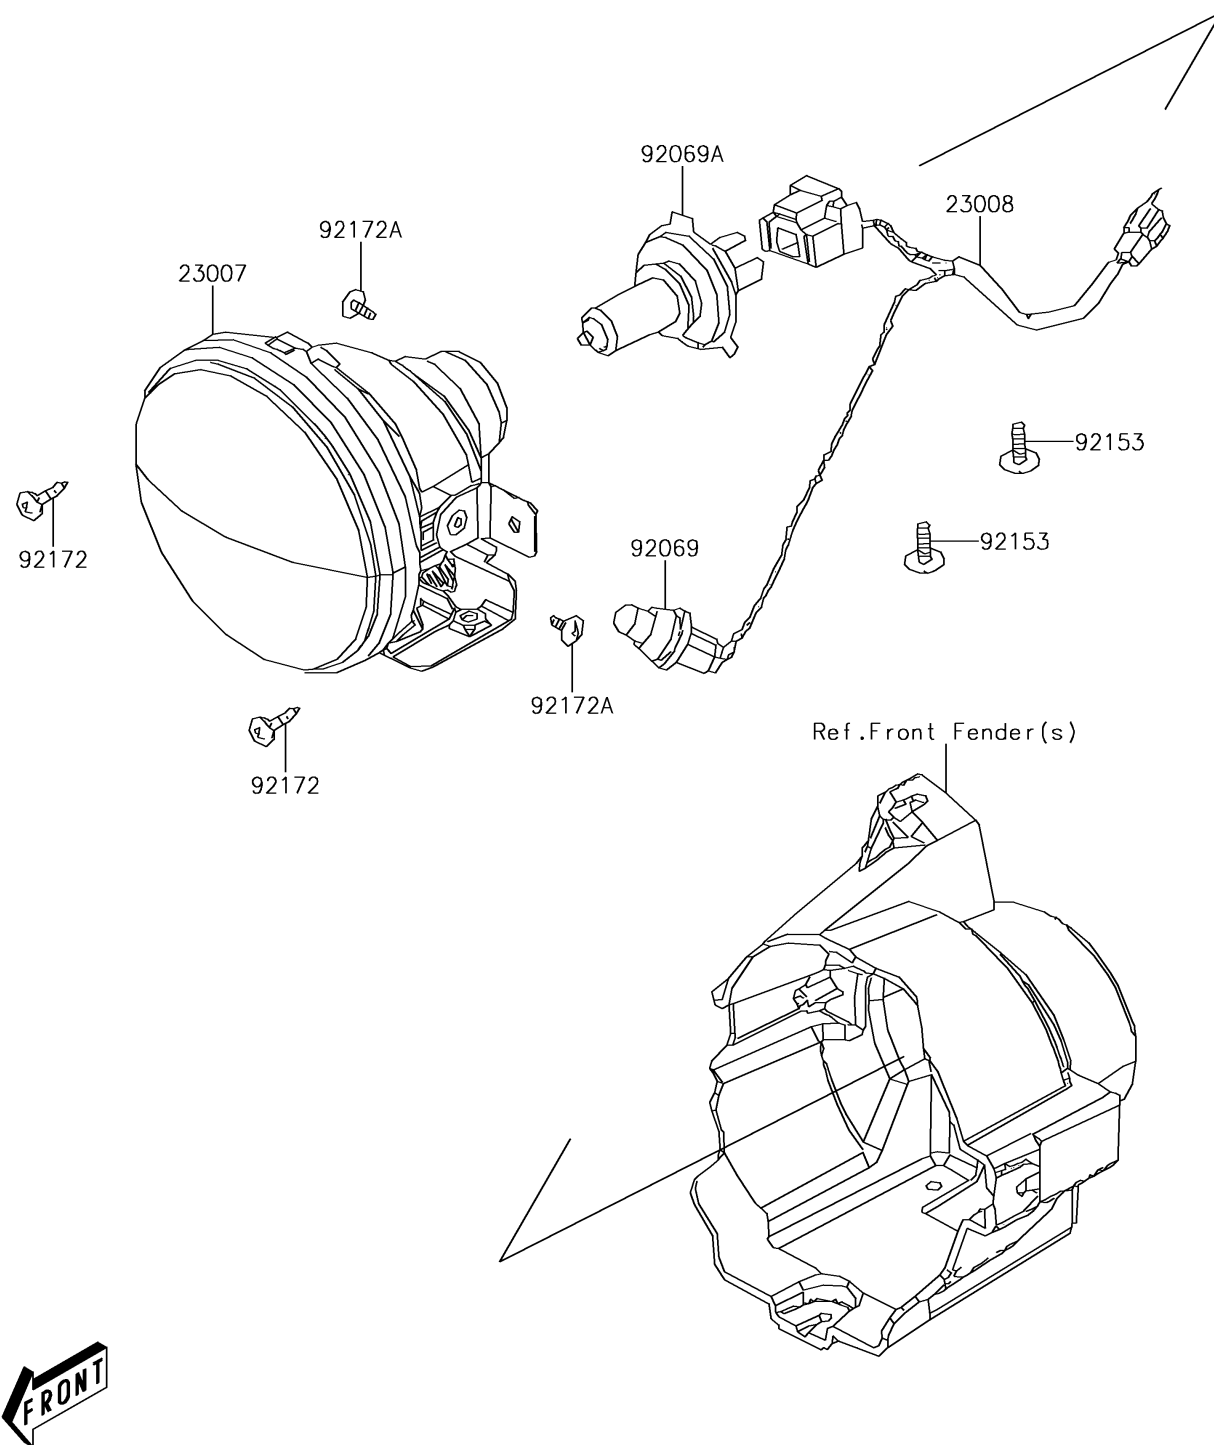

2013 BRUTE FORCE® 300 PARTS DIAGRAM

Headlight(s)

F2710

2013 BRUTE FORCE® 300 PARTS LIST

Headlight(s)

ITEM NAME	PART NUMBER	QUANTITY
LENS-COMP,HEAD LAMP (Ref # 23007)	23007-Y002	1
SOCKET-ASSY,HEAD LAMP (Ref # 23008)	23008-Y003	1
BULB,12V 5W (Ref # 92069)	92069-0028	1
BULB (Ref # 92069A)	92069-0039	1
BOLT,5X16 (Ref # 92153)	92153-Y013	1
SCREW,TAPPING,5X16 (Ref # 92172)	92172-Y020	1
SCREW,TAPPING,4X10 (Ref # 92172A)	92172-Y063	1