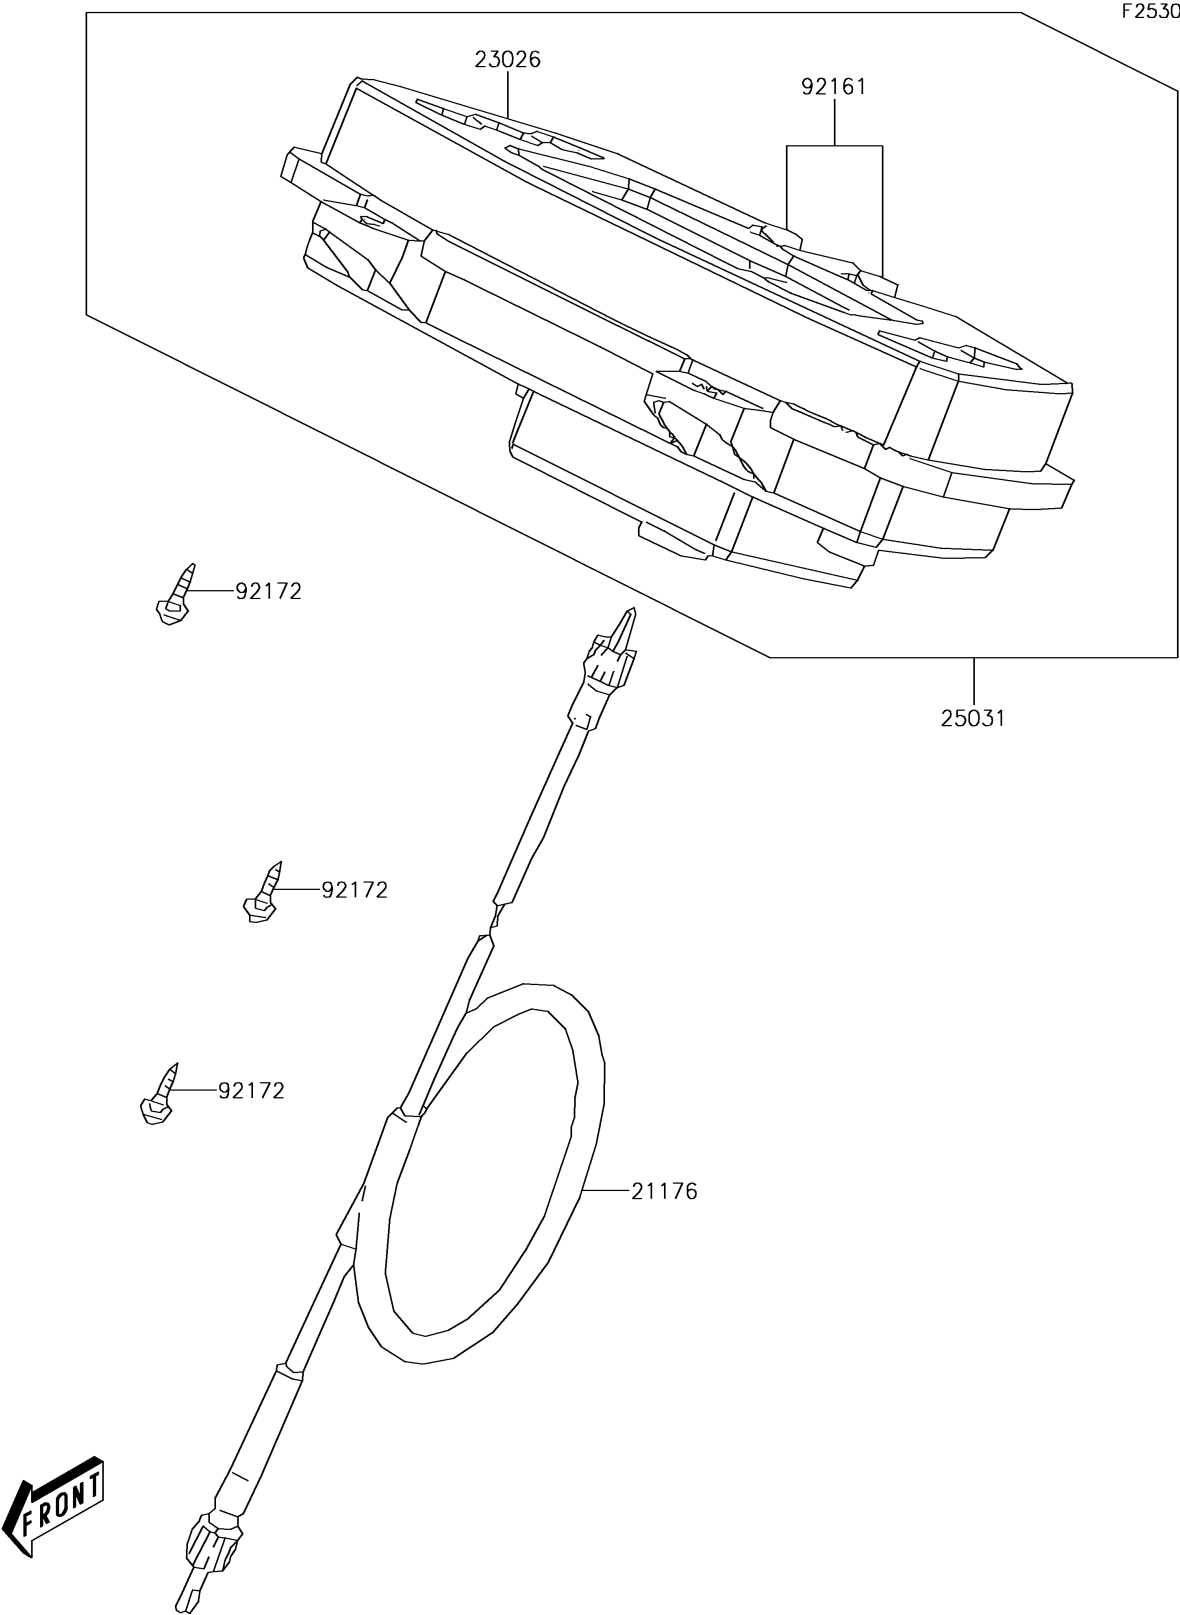

2016 BRUTE FORCE® 300 PARTS DIAGRAM

Meter(s)

2016 BRUTE FORCE® 300 PARTS LIST

Meter(s)

ITEM NAME	PART NUMBER	QUANTITY
CABLE,SPEEDOMETER (Ref # 21176)	21176-Y001	1
LENS (Ref # 23026)	23026-Y003	1
METER-ASSY (Ref # 25031)	25031-Y001	1
DAMPER (Ref # 92161)	92161-Y010	1
SCREW,TAPPING,5X12 (Ref # 92172)	92172-Y038	1