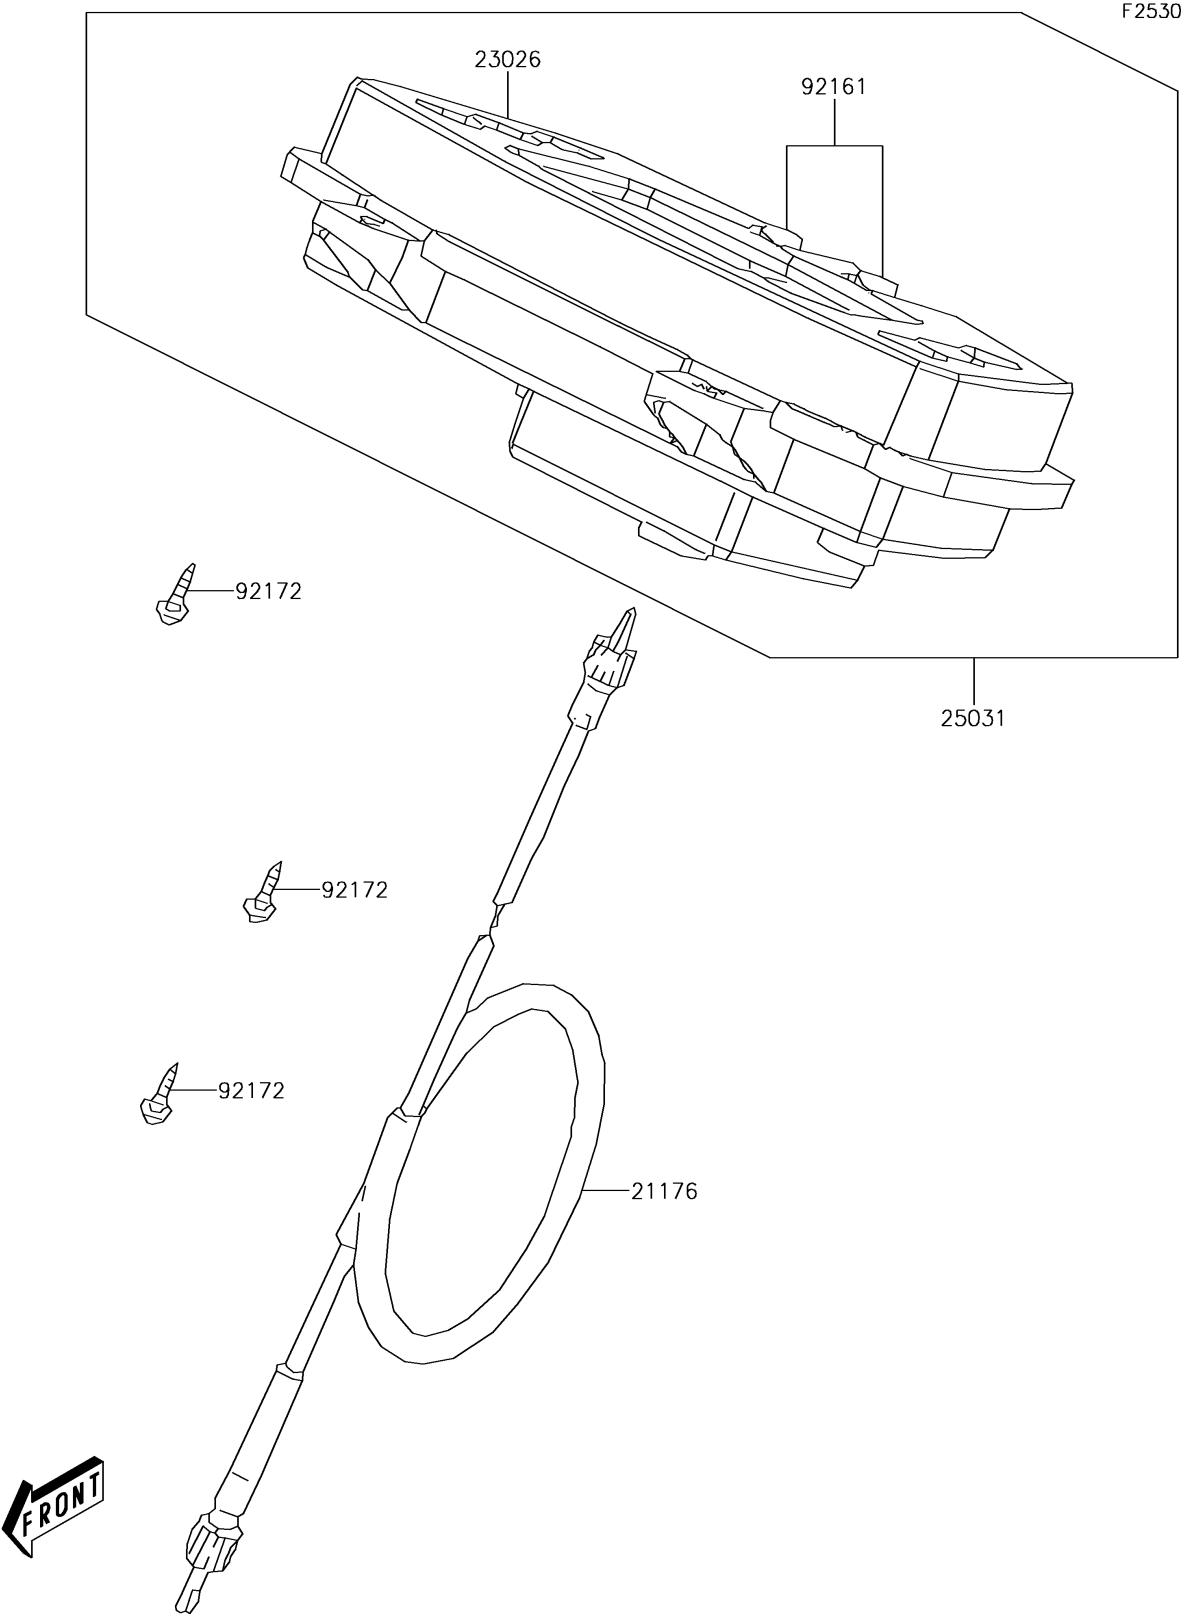

## 2013 BRUTE FORCE® 300 PARTS DIAGRAM

Meter(s)

## 2013 BRUTE FORCE® 300 PARTS LIST

Meter(s)

ITEM NAME	PART NUMBER	QUANTITY
CABLE,SPEEDOMETER (Ref # 21176)	21176-Y001	1
LENS (Ref # 23026)	23026-Y003	1
METER-ASSY (Ref # 25031)	25031-Y001	1
DAMPER (Ref # 92161)	92161-Y010	1
SCREW,TAPPING,5X12 (Ref # 92172)	92172-Y038	1