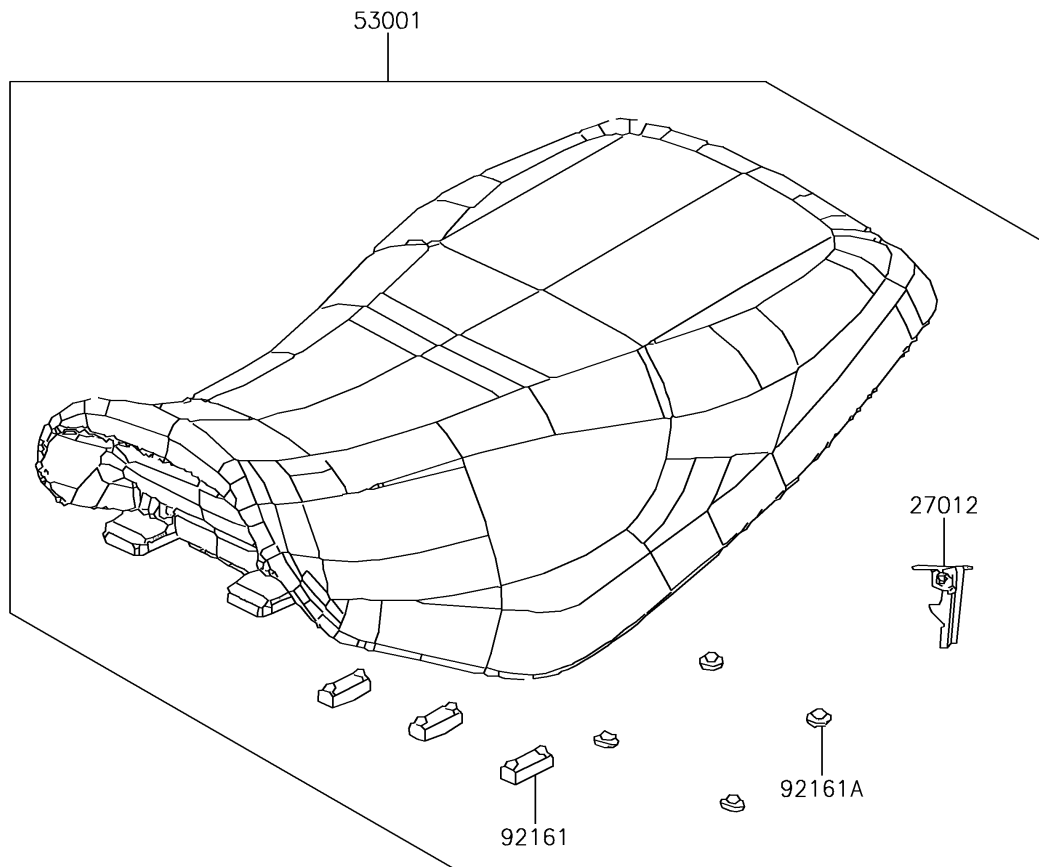

2016 BRUTE FORCE® 300 PARTS DIAGRAM

Seat

F2510

2016 BRUTE FORCE® 300 PARTS LIST

Seat

ITEM NAME	PART NUMBER	QUANTITY
HOOK,SEAT LOCK (Ref # 27012)	27012-Y002	1
SEAT-ASSY (Ref # 53001)	53001-Y001	1
TOOL-KIT (Ref # 56007)	56007-Y003	1
DAMPER,SEAT (Ref # 92161)	92161-Y013	1
DAMPER (Ref # 92161A)	92161-Y014	1