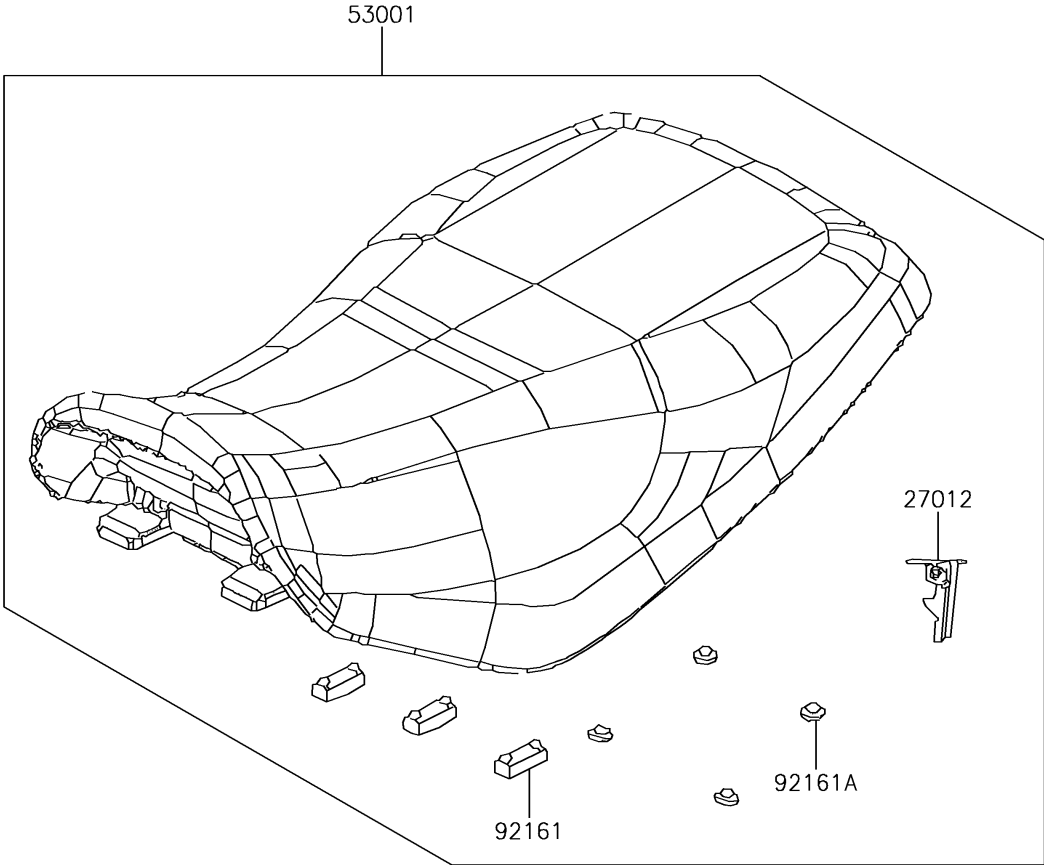

## 2013 BRUTE FORCE® 300 PARTS DIAGRAM

Seat

F2510

## 2013 BRUTE FORCE® 300 PARTS LIST

Seat

ITEM NAME	PART NUMBER	QUANTITY
HOOK,SEAT LOCK (Ref # 27012)	27012-Y002	1
SEAT-ASSY (Ref # 53001)	53001-Y001	1
TOOL-KIT (Ref # 56007)	56007-Y003	1
DAMPER,SEAT (Ref # 92161)	92161-Y013	1
DAMPER (Ref # 92161A)	92161-Y014	1