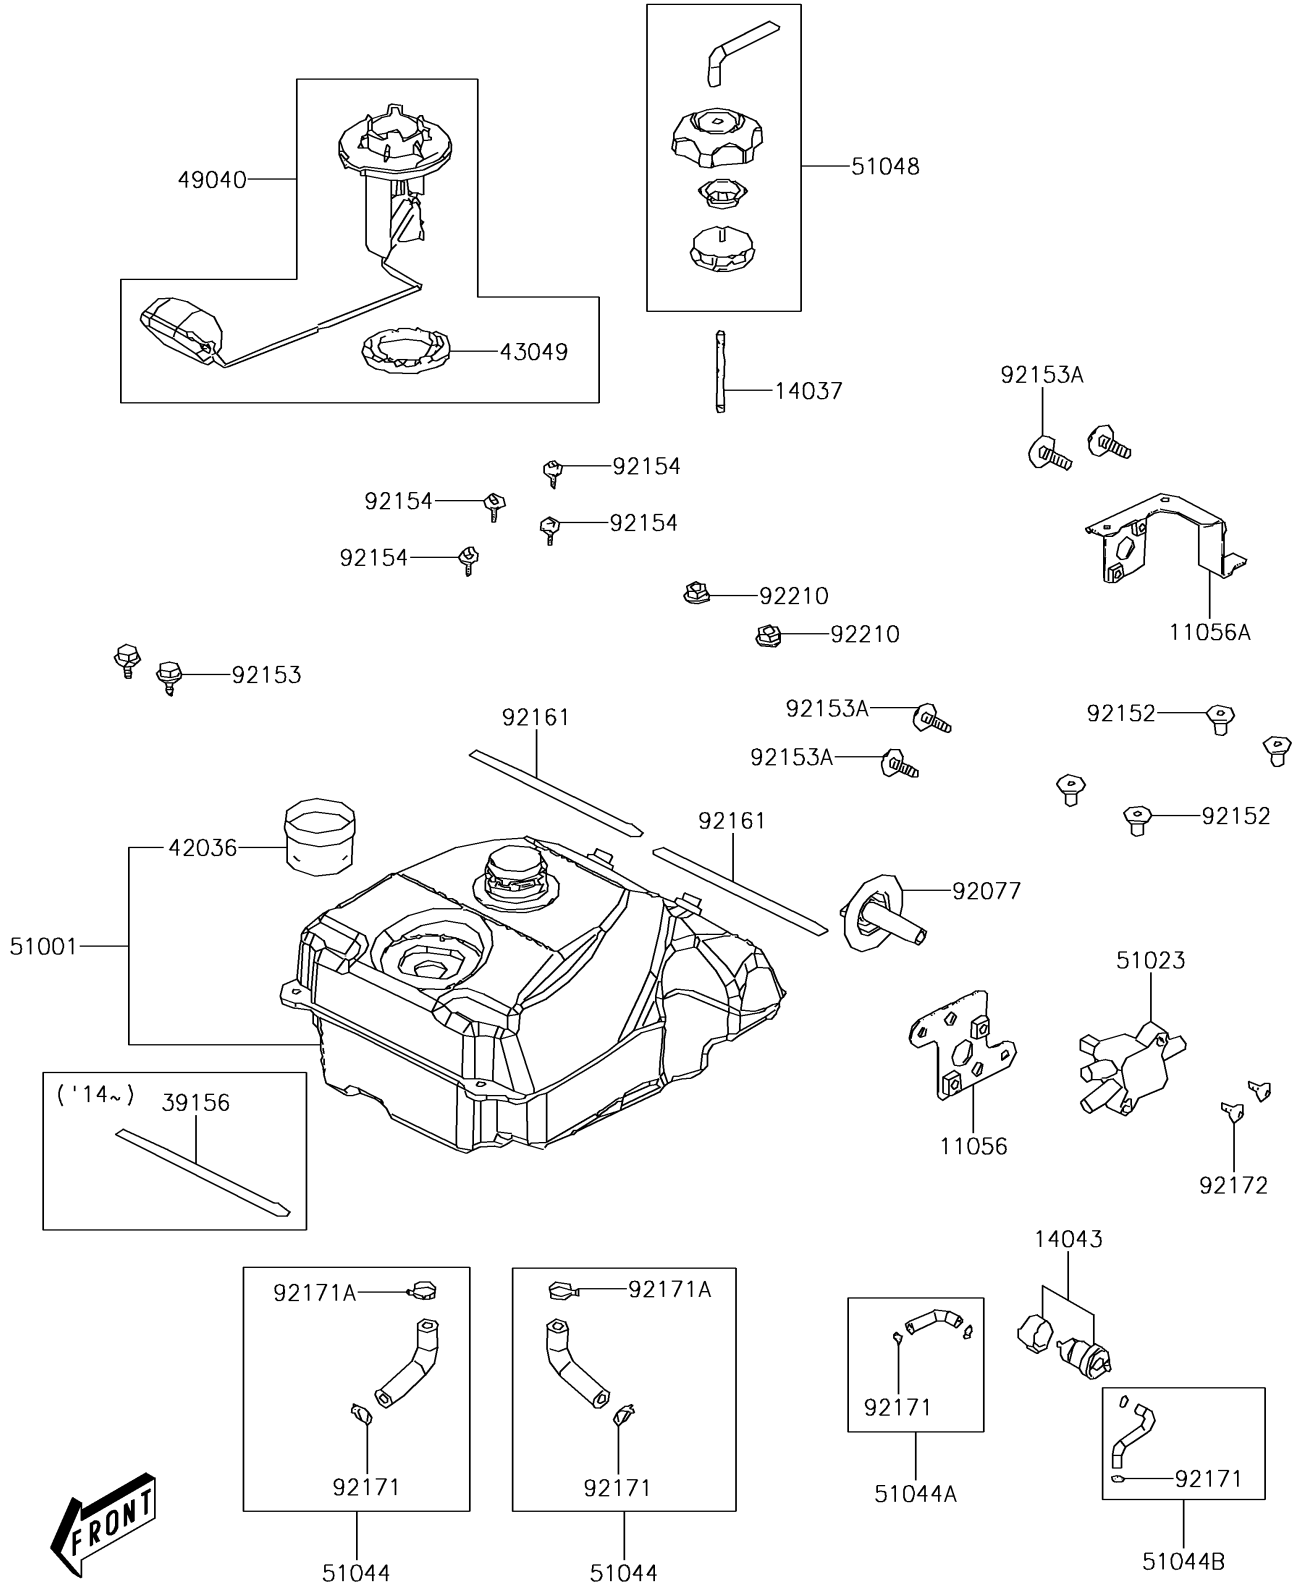

2013 BRUTE FORCE® 300 PARTS DIAGRAM

Fuel Tank

F2410

2013 BRUTE FORCE® 300 PARTS LIST

Fuel Tank

ITEM NAME	PART NUMBER	QUANTITY
BRACKET (Ref # 11056)	11056-Y003	1
BRACKET (Ref # 11056A)	11056-Y007	1
SCREEN (Ref # 14037)	14037-Y001	1
FILTER,FUEL (Ref # 14043)	14043-Y002	1
SLEEVE,FUEL TANK (Ref # 42036)	42036-Y002	1
PACKING (Ref # 43049)	43049-Y002	1
PUMP-FUEL (Ref # 49040)	49040-Y001	1
TANK-COMP-FUEL (Ref # 51001)	51001-Y007	1
TAP-ASSY,FUEL (Ref # 51023)	51023-Y002	1
TUBE-ASSY,FUEL TANK (Ref # 51044)	51044-Y011	1
TUBE-ASSY,FUEL (Ref # 51044A)	51044-Y012	1
TUBE-ASSY,FUEL (Ref # 51044B)	51044-Y013	1
CAP-ASSY-TANK,FUEL (Ref # 51048)	51048-Y001	1
KNOB,FUEL TAP (Ref # 92077)	92077-Y001	1
COLLAR (Ref # 92152)	92152-Y013	1
BOLT,FLANGE,6X22 (Ref # 92153)	92153-Y026	1
BOLT,FLANGED,5X12 (Ref # 92153A)	92153-1991	1
BOLT,5X16 (Ref # 92154)	92154-Y030	1
DAMPER,FUEL TANK (Ref # 92161)	92161-Y016	1
CLAMP (Ref # 92171)	92171-Y011	1
CLAMP (Ref # 92171A)	92171-Y013	1
SCREW,5X16 (Ref # 92172)	92172-Y042	1
NUT,6MM (Ref # 92210)	92210-Y027	1