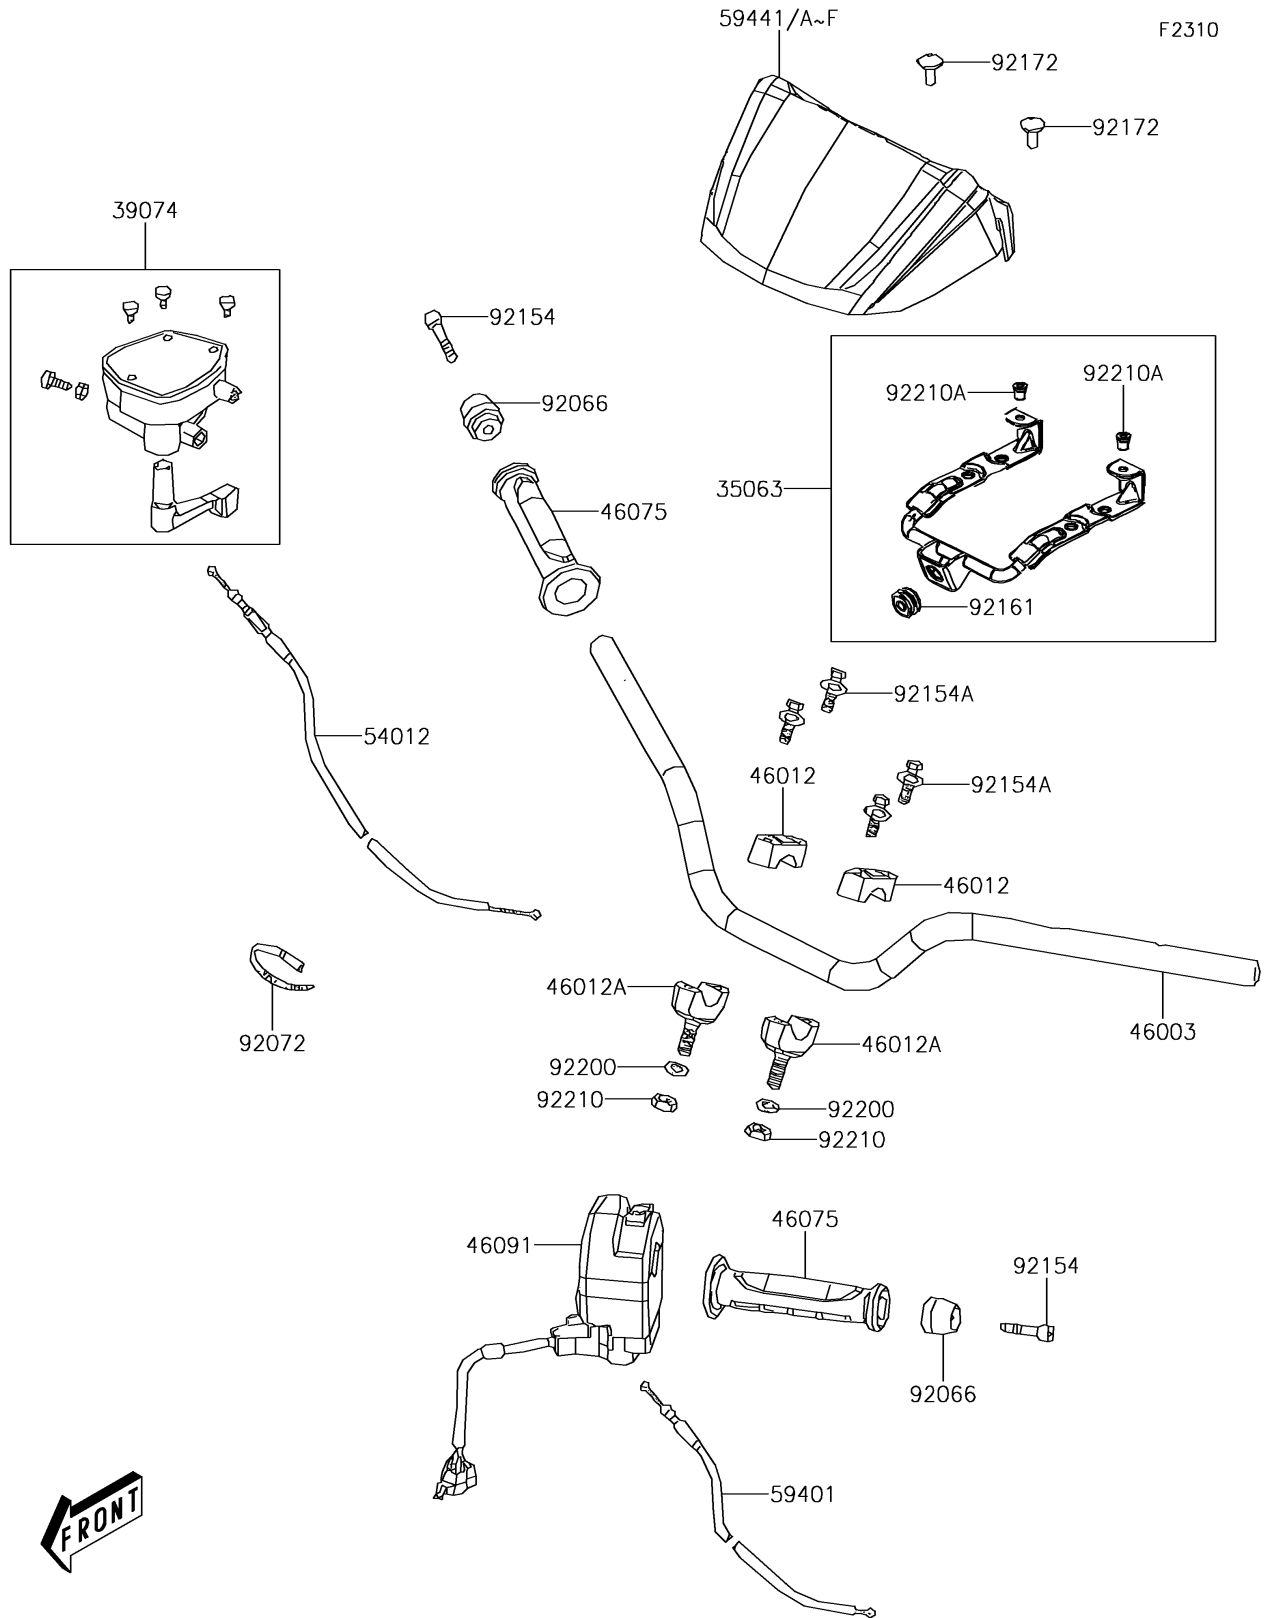

2013 BRUTE FORCE® 300 PARTS DIAGRAM

Handlebar

2013 BRUTE FORCE® 300 PARTS LIST

Handlebar

ITEM NAME	PART NUMBER	QUANTITY
STAY,HANDLE COVER (Ref # 35063)	35063-Y006	1
LEVER-ASSY-THROTTLE (Ref # 39074)	39074-Y001	1
HANDLE,BLACK (Ref # 46003)	46003-Y002-935	1
HOLDER-HANDLE,UPP (Ref # 46012)	46012-Y004	1
HOLDER-HANDLE,LWR (Ref # 46012A)	46012-Y005	1
GRIP,HANDLE (Ref # 46075)	46075-Y004	1
HOUSING-ASSY-CONTROL,LH (Ref # 46091)	46091-Y002	1
CABLE-THROTTLE (Ref # 54012)	54012-Y003	1
CABLE-CHOKE (Ref # 59401)	59401-Y001	1
COVER-HANDLE,F.RED (Ref # 59441B)	59441-Y001-947	1
PLUG,HANDLE (Ref # 92066)	92066-Y010	1
BAND (Ref # 92072)	92072-Y001	1
BOLT,8X42 (Ref # 92154)	92154-Y017	1
BOLT,8X35 (Ref # 92154A)	92154-Y018	1
DAMPER (Ref # 92161)	92161-Y006	1
SCREW,5X16 (Ref # 92172)	92172-Y039	1
WASHER,10MM (Ref # 92200)	92200-Y020	1
NUT,10MM (Ref # 92210)	92210-Y042	1
NUT,5MM (Ref # 92210A)	92210-Y056	1