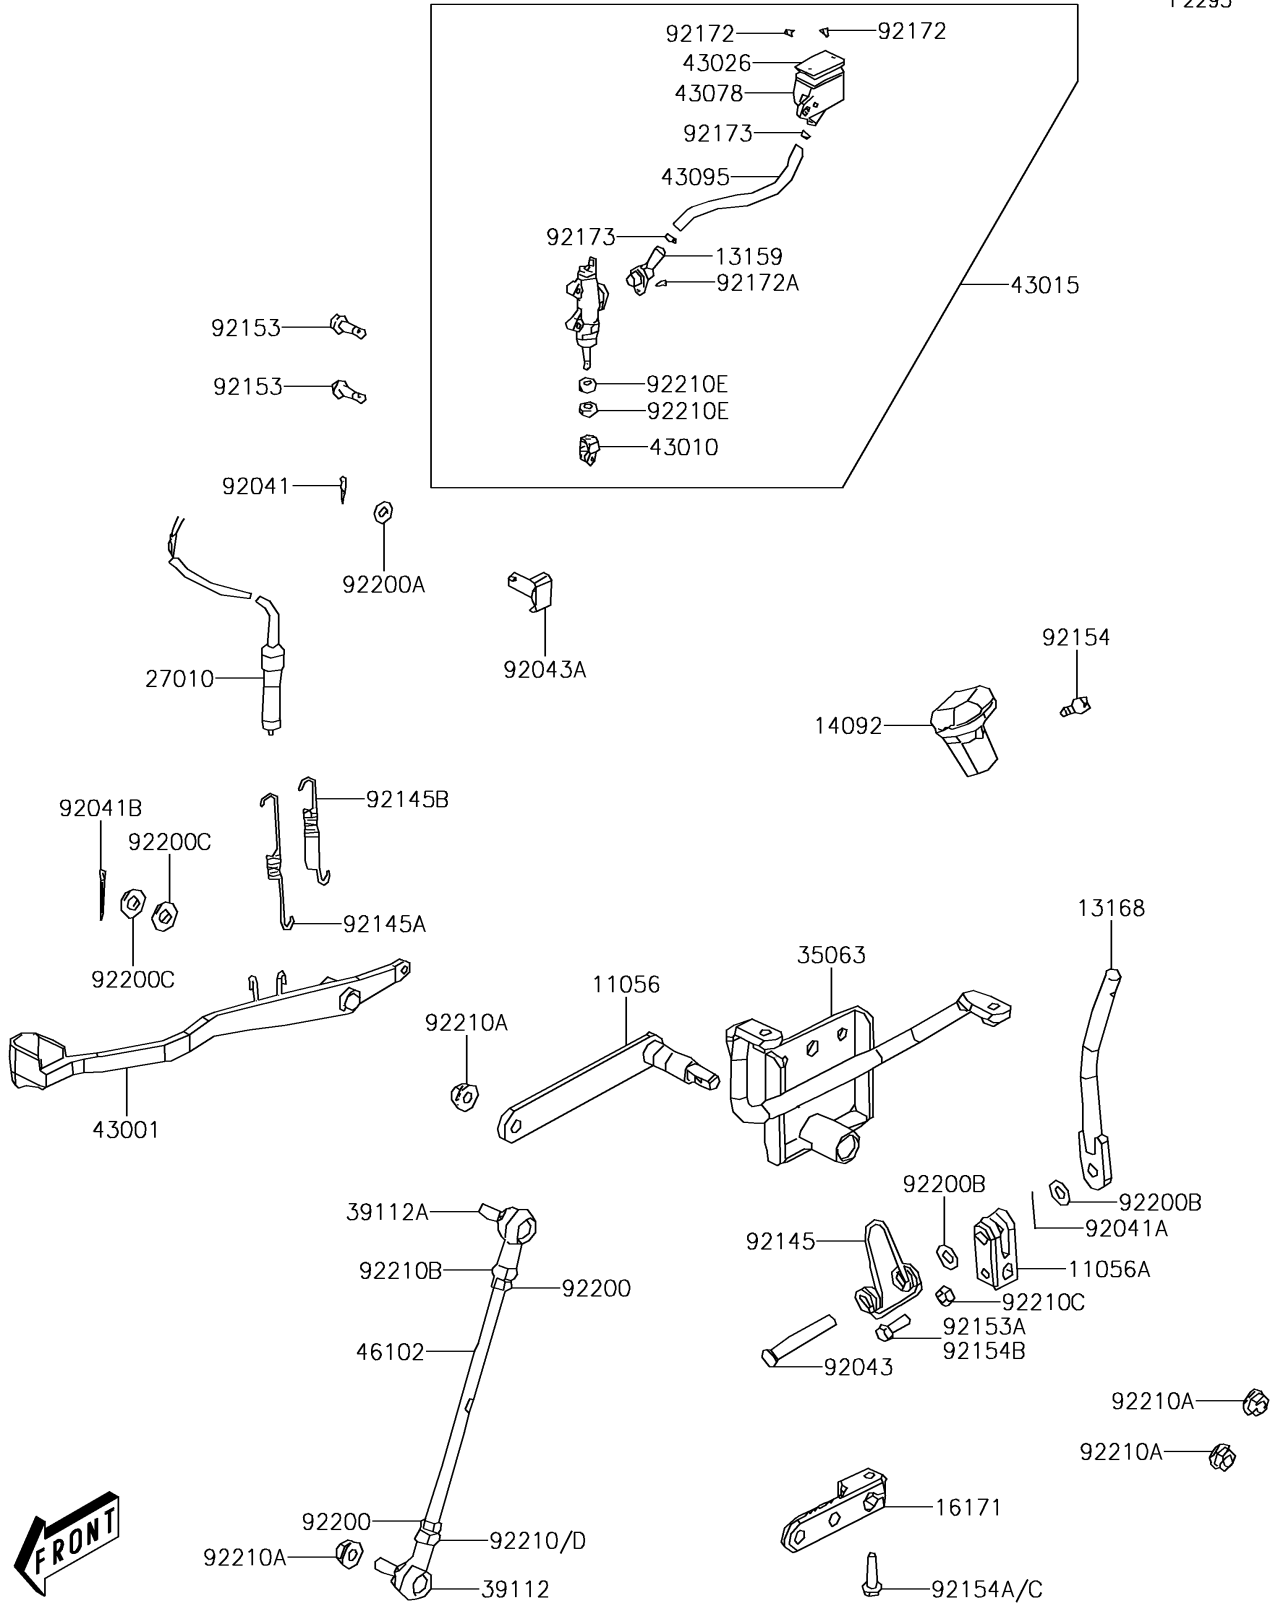

## 2013 BRUTE FORCE® 300 PARTS DIAGRAM

Rear Master Cylinder

F2293

## 2013 BRUTE FORCE® 300 PARTS LIST

Rear Master Cylinder

ITEM NAME	PART NUMBER	QUANTITY
BRACKET,CHANGE LEVER (Ref # 11056)	11056-Y006	1
BRACKET,CHANGE LEVER (Ref # 11056A)	11056-Y009	1
CONNECTOR,RR MASTER CYLINDER (Ref # 13159)	13159-Y001	1
LEVER,CHANGE (Ref # 13168)	13168-Y001	1
COVER,CHANGE LEVER (Ref # 14092)	14092-Y017	1
LINK,CHANGE LEVER (Ref # 16171)	16171-Y001	1
SWITCH,BRAKE (Ref # 27010)	27010-Y006	1
STAY,CHANGE LEVER (Ref # 35063)	35063-Y008	1
RODEND-TIE,RH (Ref # 39112)	39112-Y007	1
RODEND-TIE,LH (Ref # 39112A)	39112-Y008	1
LEVER-BRAKE,PEDAL (Ref # 43001)	43001-Y001	1
ROD-ASSY-BRAKE (Ref # 43010)	43010-Y001	1
CYLINDER-ASSY-MASTER,RR (Ref # 43015)	43015-Y004	1
CAP-BRAKE (Ref # 43026)	43026-Y003	1
RESERVOIR,RR MASTER CYLINDER (Ref # 43078)	43078-Y001	1
HOSE-BRAKE,RR MASTER CYLINDER (Ref # 43095)	43095-Y008	1
ROD,CHANGE LEVER (Ref # 46102)	46102-Y001	1
COTTER,2X12 (Ref # 92041)	92041-Y001	1
COTTER,2X15 (Ref # 92041A)	92041-Y002	1
COTTER,2.5X30 (Ref # 92041B)	92041-Y003	1
PIN,CHANGE LEVER (Ref # 92043)	92043-Y020	1
PIN (Ref # 92043A)	92043-Y021	1
SPRING,SHIFT (Ref # 92145)	92145-Y037	1
SPRING,STOP (Ref # 92145A)	92145-Y038	1
SPRING,BRAKE PEDAL (Ref # 92145B)	92145-Y039	1
BOLT,FLANGE,6X22 (Ref # 92153)	92153-Y026	1
BOLT,FLANGE,6X16 (Ref # 92153A)	92153-Y047	1
BOLT,SOCKET,5X12 (Ref # 92154)	92154-Y036	1
BOLT,HEX,6X20 (Ref # 92154A)	92154-Y037	1