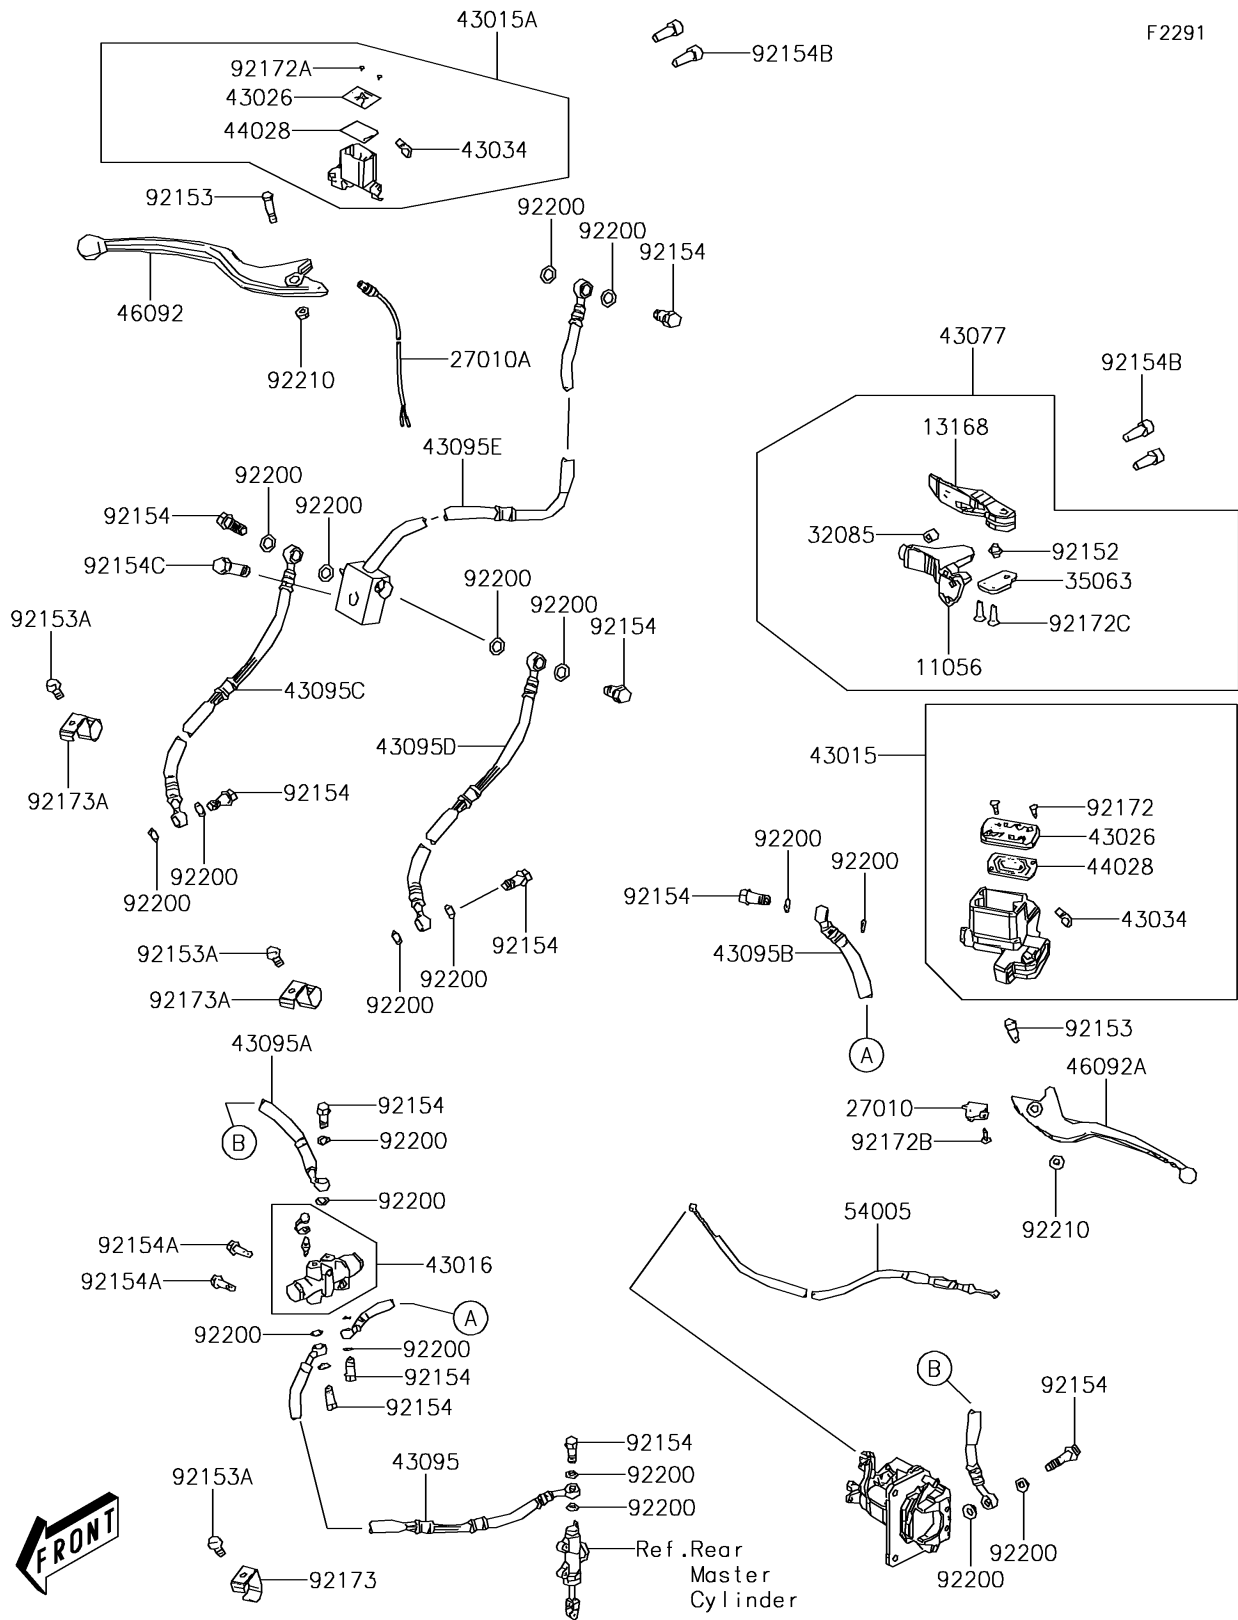

2016 BRUTE FORCE® 300 PARTS DIAGRAM

Front Master Cylinder

2016 BRUTE FORCE® 300 PARTS LIST

Front Master Cylinder

ITEM NAME	PART NUMBER	QUANTITY
BRACKET,BRAKE LEVER (Ref # 11056)	11056-Y008	1
LEVER,BRAKE (Ref # 13168)	13168-Y002	1
SWITCH,STOP (Ref # 27010)	27010-Y004	1
SWITCH,FR,STOP (Ref # 27010A)	27010-Y005	1
STOPPER,BRAKE LEVER (Ref # 32085)	32085-Y004	1
STAY,BRAKE LEVER (Ref # 35063)	35063-Y017	1
CYLINDER-ASSY-MASTER,RR (Ref # 43015)	43015-Y002	1
CYLINDER-ASSY-MASTER,FR (Ref # 43015A)	43015-Y003	1
CYLINDER-MASTER (Ref # 43016)	43016-Y001	1
CAP-BRAKE (Ref # 43026)	43026-Y002	1
HOLDER-BRAKE,MASTER CYLINDER (Ref # 43034)	43034-Y001	1
LEVER-ASSY-BRAKE (Ref # 43077)	43077-Y001	1
HOSE-BRAKE,RR (Ref # 43095)	43095-Y002	1
HOSE-BRAKE (Ref # 43095A)	43095-Y003	1
HOSE-BRAKE,FR (Ref # 43095B)	43095-Y004	1
HOSE-BRAKE,FR,LWR,RH (Ref # 43095C)	43095-Y005	1
HOSE-BRAKE,FR,LWR,LH (Ref # 43095D)	43095-Y006	1
HOSE-BRAKE,FR,UPP (Ref # 43095E)	43095-Y007	1
DIAPHRAGM (Ref # 44028)	44028-Y001	1
LEVER-GRIP,RH (Ref # 46092)	46092-Y004	1
LEVER-GRIP,LH,E.D.BLACK (Ref # 46092A)	46092-Y005-943	1
CABLE-BRAKE (Ref # 54005)	54005-Y002	1
COLLAR (Ref # 92152)	92152-Y026	1
BOLT (Ref # 92153)	92153-Y008	1
BOLT,FLANGE,6X12 (Ref # 92153A)	92153-Y023	1
BOLT,10X22 (Ref # 92154)	92154-Y019	1
BOLT,FLANGE,6X35 (Ref # 92154A)	92154-Y020	1
BOLT,SOCKET,6X20 (Ref # 92154B)	92154-Y022	1
BOLT,FLANGE,8X28 (Ref # 92154C)	92154-Y106	1

2016 BRUTE FORCE® 300 PARTS LIST

Front Master Cylinder

ITEM NAME	PART NUMBER	QUANTITY
SCREW,4X12 (Ref # 92172)	92172-Y011	1
SCREW,4X12 (Ref # 92172A)	92172-Y040	1
SCREW,4X12 (Ref # 92172B)	92172-Y046	1
SCREW,6X12 (Ref # 92172C)	92172-Y048	1
CLAMP,HOSE (Ref # 92173)	92173-Y009	1
CLAMP,HOSE (Ref # 92173A)	92173-Y010	1
WASHER (Ref # 92200)	92200-Y015	1
NUT,6MM (Ref # 92210)	92210-Y026	1