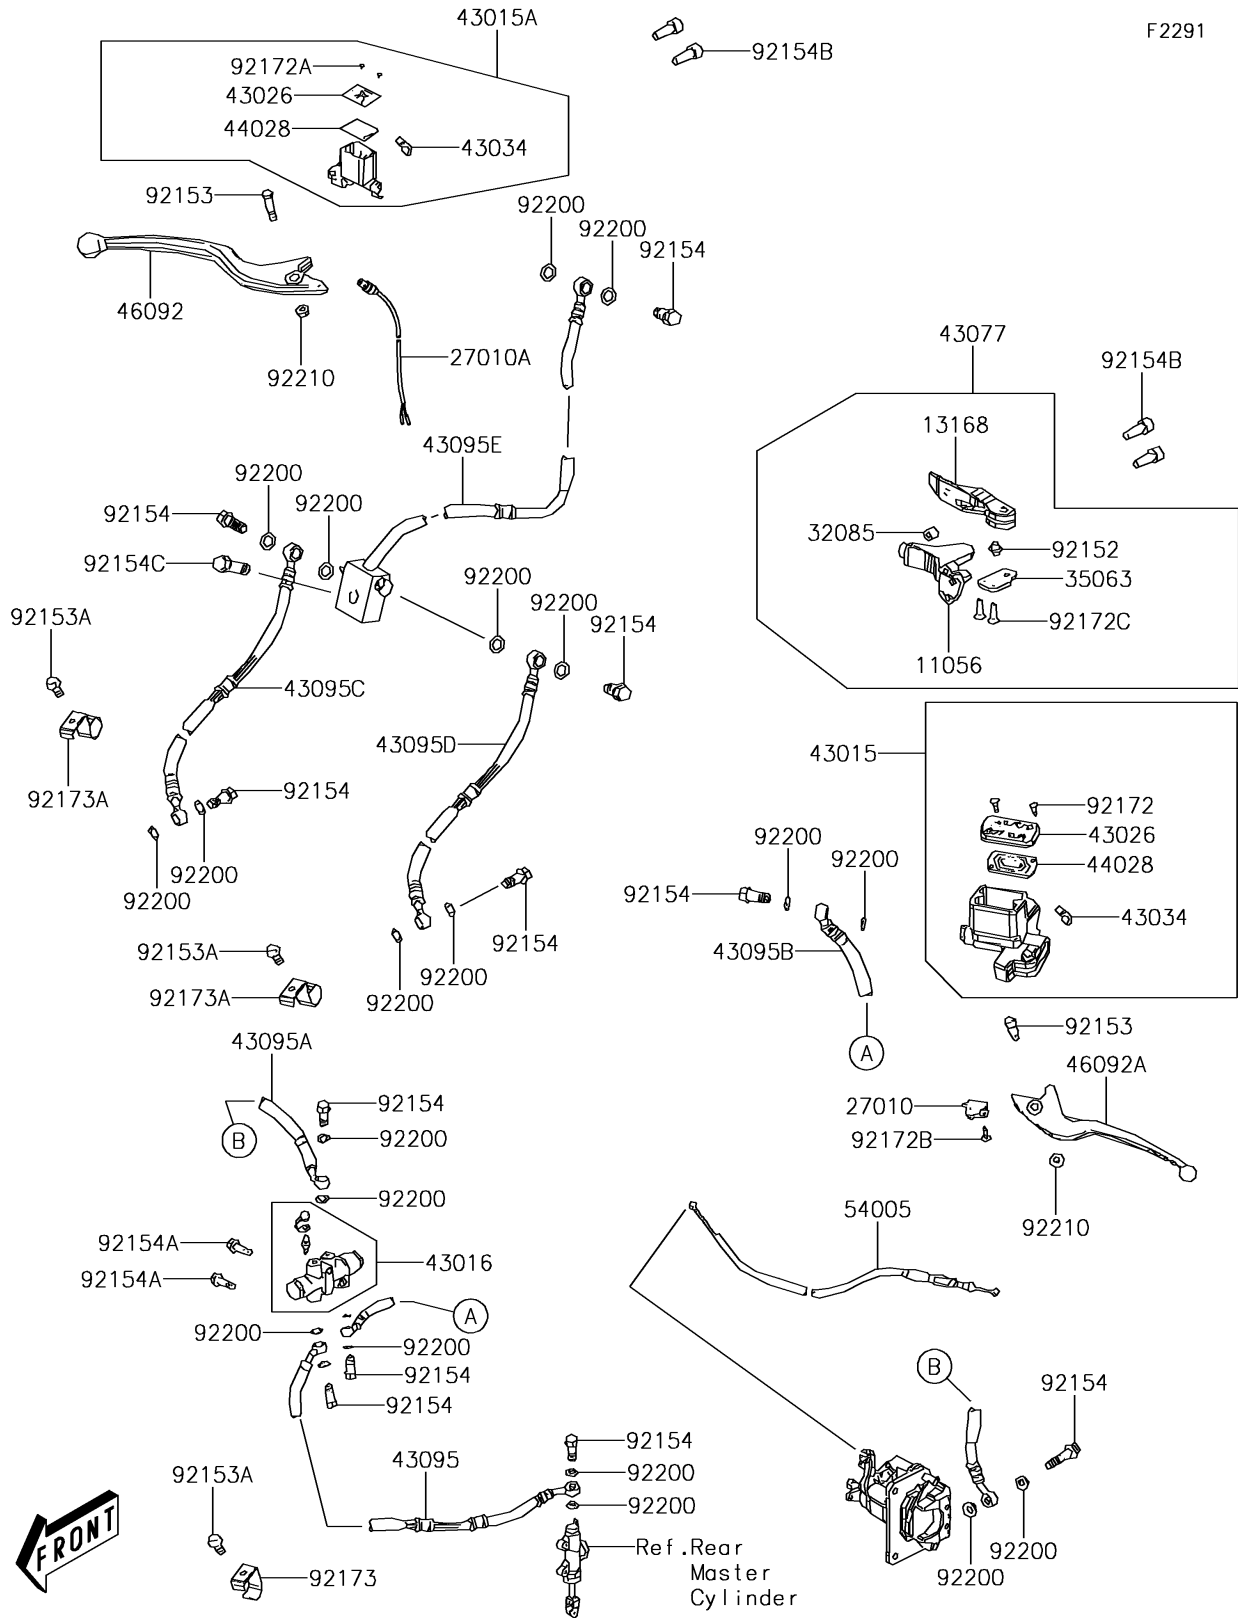

2015 BRUTE FORCE® 300 PARTS DIAGRAM

Front Master Cylinder

F2291

2015 BRUTE FORCE® 300 PARTS LIST

Front Master Cylinder

ITEM NAME	PART NUMBER	QUANTITY
BRACKET,BRAKE LEVER (Ref # 11056)	11056-Y008	1
LEVER,BRAKE (Ref # 13168)	13168-Y002	1
SWITCH,STOP (Ref # 27010)	27010-Y004	1
SWITCH,FR,STOP (Ref # 27010A)	27010-Y005	1
STOPPER,BRAKE LEVER (Ref # 32085)	32085-Y004	1
STAY,BRAKE LEVER (Ref # 35063)	35063-Y017	1
CYLINDER-ASSY-MASTER,RR (Ref # 43015)	43015-Y002	1
CYLINDER-ASSY-MASTER,FR (Ref # 43015A)	43015-Y003	1
CYLINDER-MASTER (Ref # 43016)	43016-Y001	1
CAP-BRAKE (Ref # 43026)	43026-Y002	1
HOLDER-BRAKE,MASTER CYLINDER (Ref # 43034)	43034-Y001	1
LEVER-ASSY-BRAKE (Ref # 43077)	43077-Y001	1
HOSE-BRAKE,RR (Ref # 43095)	43095-Y002	1
HOSE-BRAKE (Ref # 43095A)	43095-Y003	1
HOSE-BRAKE,FR (Ref # 43095B)	43095-Y004	1
HOSE-BRAKE,FR,LWR,RH (Ref # 43095C)	43095-Y005	1
HOSE-BRAKE,FR,LWR,LH (Ref # 43095D)	43095-Y006	1
HOSE-BRAKE,FR,UPP (Ref # 43095E)	43095-Y007	1
DIAPHRAGM (Ref # 44028)	44028-Y001	1
LEVER-GRIP,RH (Ref # 46092)	46092-Y004	1
LEVER-GRIP,LH,E.D.BLACK (Ref # 46092A)	46092-Y005-943	1
CABLE-BRAKE (Ref # 54005)	54005-Y002	1
COLLAR (Ref # 92152)	92152-Y026	1
BOLT (Ref # 92153)	92153-Y008	1
BOLT,FLANGE,6X12 (Ref # 92153A)	92153-Y023	1
BOLT,10X22 (Ref # 92154)	92154-Y019	1
BOLT,FLANGE,6X35 (Ref # 92154A)	92154-Y020	1
BOLT,SOCKET,6X20 (Ref # 92154B)	92154-Y022	1
BOLT,FLANGE,8X28 (Ref # 92154C)	92154-Y106	1

2015 BRUTE FORCE® 300 PARTS LIST

Front Master Cylinder

ITEM NAME	PART NUMBER	QUANTITY
SCREW,4X12 (Ref # 92172)	92172-Y011	1
SCREW,4X12 (Ref # 92172A)	92172-Y040	1
SCREW,4X12 (Ref # 92172B)	92172-Y046	1
SCREW,6X12 (Ref # 92172C)	92172-Y048	1
CLAMP,HOSE (Ref # 92173)	92173-Y009	1
CLAMP,HOSE (Ref # 92173A)	92173-Y010	1
WASHER (Ref # 92200)	92200-Y015	1
NUT,6MM (Ref # 92210)	92210-Y026	1