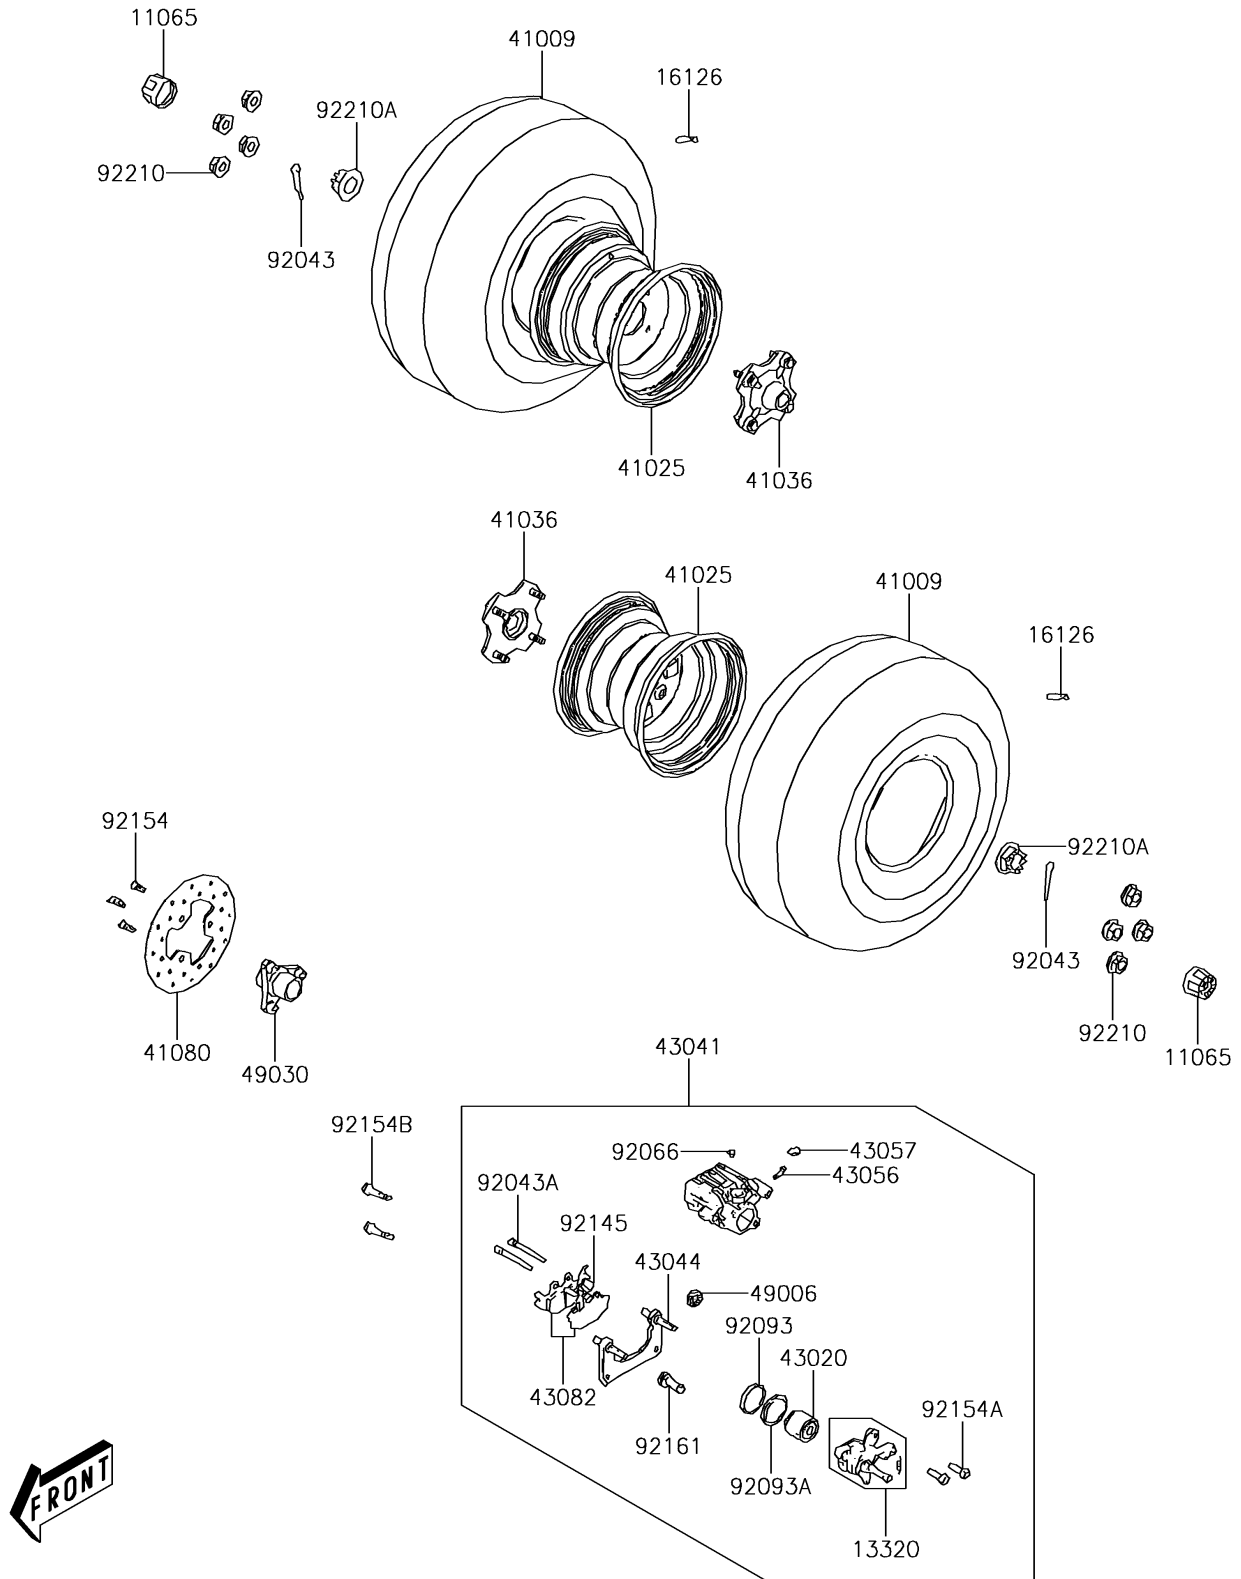

## 2015 BRUTE FORCE® 300 PARTS DIAGRAM

Rear Hub

F2240

## 2015 BRUTE FORCE® 300 PARTS LIST

Rear Hub

ITEM NAME	PART NUMBER	QUANTITY
CAP,WHEEL (Ref # 11065)	11065-Y015	1
LEVER-ASSY,ADJUSTABLE (Ref # 13320)	13320-Y001	1
VALVE,RIM (Ref # 16126)	16126-Y001	1
TIRE,RR (Ref # 41009)	41009-Y005	1
RIM,RR,BLACK (Ref # 41025)	41025-Y005-935	1
HUB-ASSY,RR (Ref # 41036)	41036-Y005	1
DISC (Ref # 41080)	41080-Y003	1
PISTON-COMP-BRAKE (Ref # 43020)	43020-Y002	1
CALIPER-ASSY,RR (Ref # 43041)	43041-Y004	1
HOLDER-COMP-CALIPER,RR (Ref # 43044)	43044-Y002	1
BREATHER-BRAKE (Ref # 43056)	43056-0006	1
CAP-BREATHER (Ref # 43057)	43057-Y002	1
PAD-ASSY-BRAKE (Ref # 43082)	43082-Y004	1
BOOT,CALIPER (Ref # 49006)	49006-Y005	1
HUB,BRAKE DISK (Ref # 49030)	49030-Y002	1
PIN,3X25 (Ref # 92043)	92043-Y011	1
PIN,HANGER (Ref # 92043A)	92043-Y023	1
PLUG (Ref # 92066)	92066-Y012	1
SEAL,DUST (Ref # 92093)	92093-0613	1
PACKING,PISTON SEAL (Ref # 92093A)	92093-Y006	1
SPRING,PAD (Ref # 92145)	92145-Y035	1
BOLT,8X24 (Ref # 92154)	92154-Y025	1
BOLT,FLANGE (Ref # 92154A)	92154-Y028	1
BOLT,FLANGE,8X20 (Ref # 92154B)	92154-Y226	1
DAMPER (Ref # 92161)	92161-Y012	1
NUT,10MM (Ref # 92210)	92210-Y044	1
NUT,CASTEL,18MM (Ref # 92210A)	92210-Y046	1