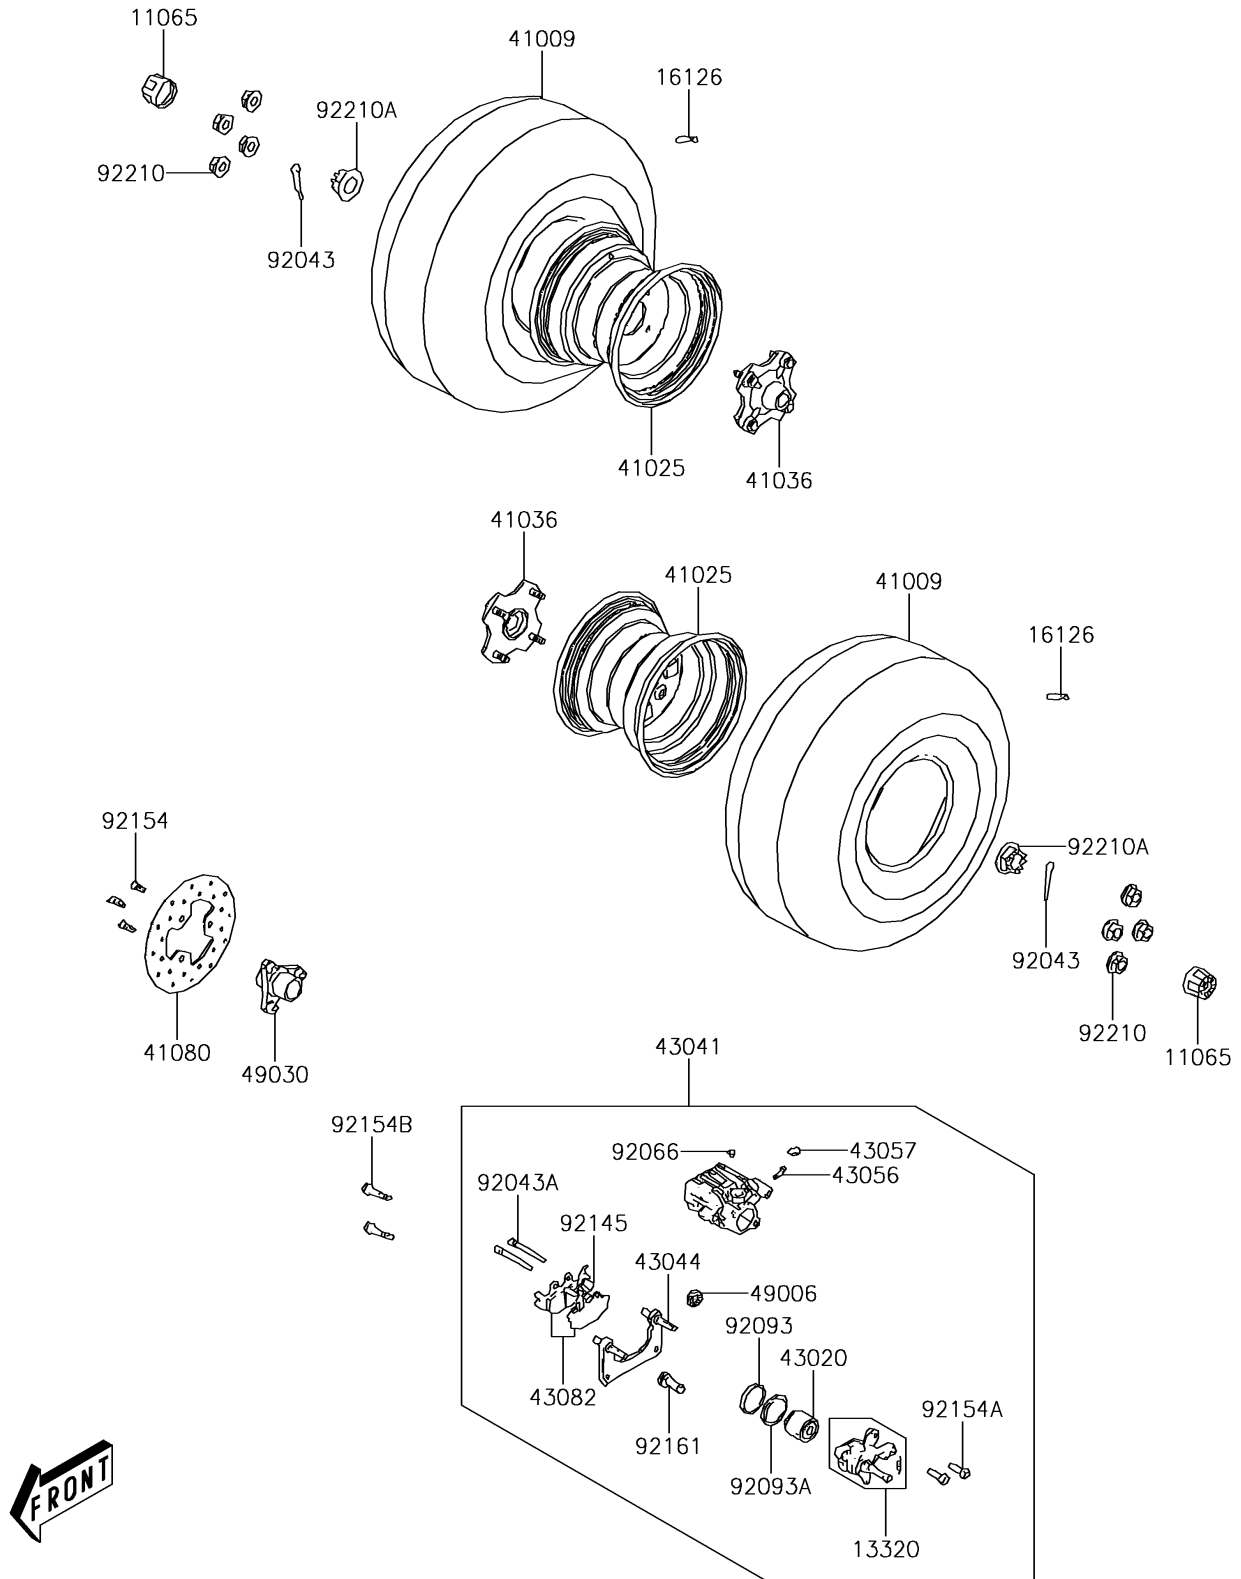

2013 BRUTE FORCE® 300 PARTS DIAGRAM

Rear Hub

F2240

2013 BRUTE FORCE® 300 PARTS LIST

Rear Hub

ITEM NAME	PART NUMBER	QUANTITY
CAP,WHEEL (Ref # 11065)	11065-Y015	1
LEVER-ASSY,ADJUSTABLE (Ref # 13320)	13320-Y001	1
VALVE,RIM (Ref # 16126)	16126-Y001	1
TIRE,RR (Ref # 41009)	41009-Y005	1
RIM,RR,BLACK (Ref # 41025)	41025-Y005-935	1
HUB-ASSY,RR (Ref # 41036)	41036-Y005	1
DISC (Ref # 41080)	41080-Y003	1
PISTON-COMP-BRAKE (Ref # 43020)	43020-Y002	1
CALIPER-ASSY,RR (Ref # 43041)	43041-Y004	1
HOLDER-COMP-CALIPER,RR (Ref # 43044)	43044-Y002	1
BREATHER-BRAKE (Ref # 43056)	43056-0006	1
CAP-BREATHER (Ref # 43057)	43057-Y002	1
PAD-ASSY-BRAKE (Ref # 43082)	43082-Y004	1
BOOT,CALIPER (Ref # 49006)	49006-Y005	1
HUB,BRAKE DISK (Ref # 49030)	49030-Y002	1
PIN,3X25 (Ref # 92043)	92043-Y011	1
PIN,HANGER (Ref # 92043A)	92043-Y023	1
PLUG (Ref # 92066)	92066-Y012	1
SEAL,DUST (Ref # 92093)	92093-0613	1
PACKING,PISTON SEAL (Ref # 92093A)	92093-Y006	1
SPRING,PAD (Ref # 92145)	92145-Y035	1
BOLT,8X24 (Ref # 92154)	92154-Y025	1
BOLT,FLANGE (Ref # 92154A)	92154-Y028	1
BOLT,FLANGE,8X20 (Ref # 92154B)	92154-Y226	1
DAMPER (Ref # 92161)	92161-Y012	1
NUT,10MM (Ref # 92210)	92210-Y044	1
NUT,CASTEL,18MM (Ref # 92210A)	92210-Y046	1