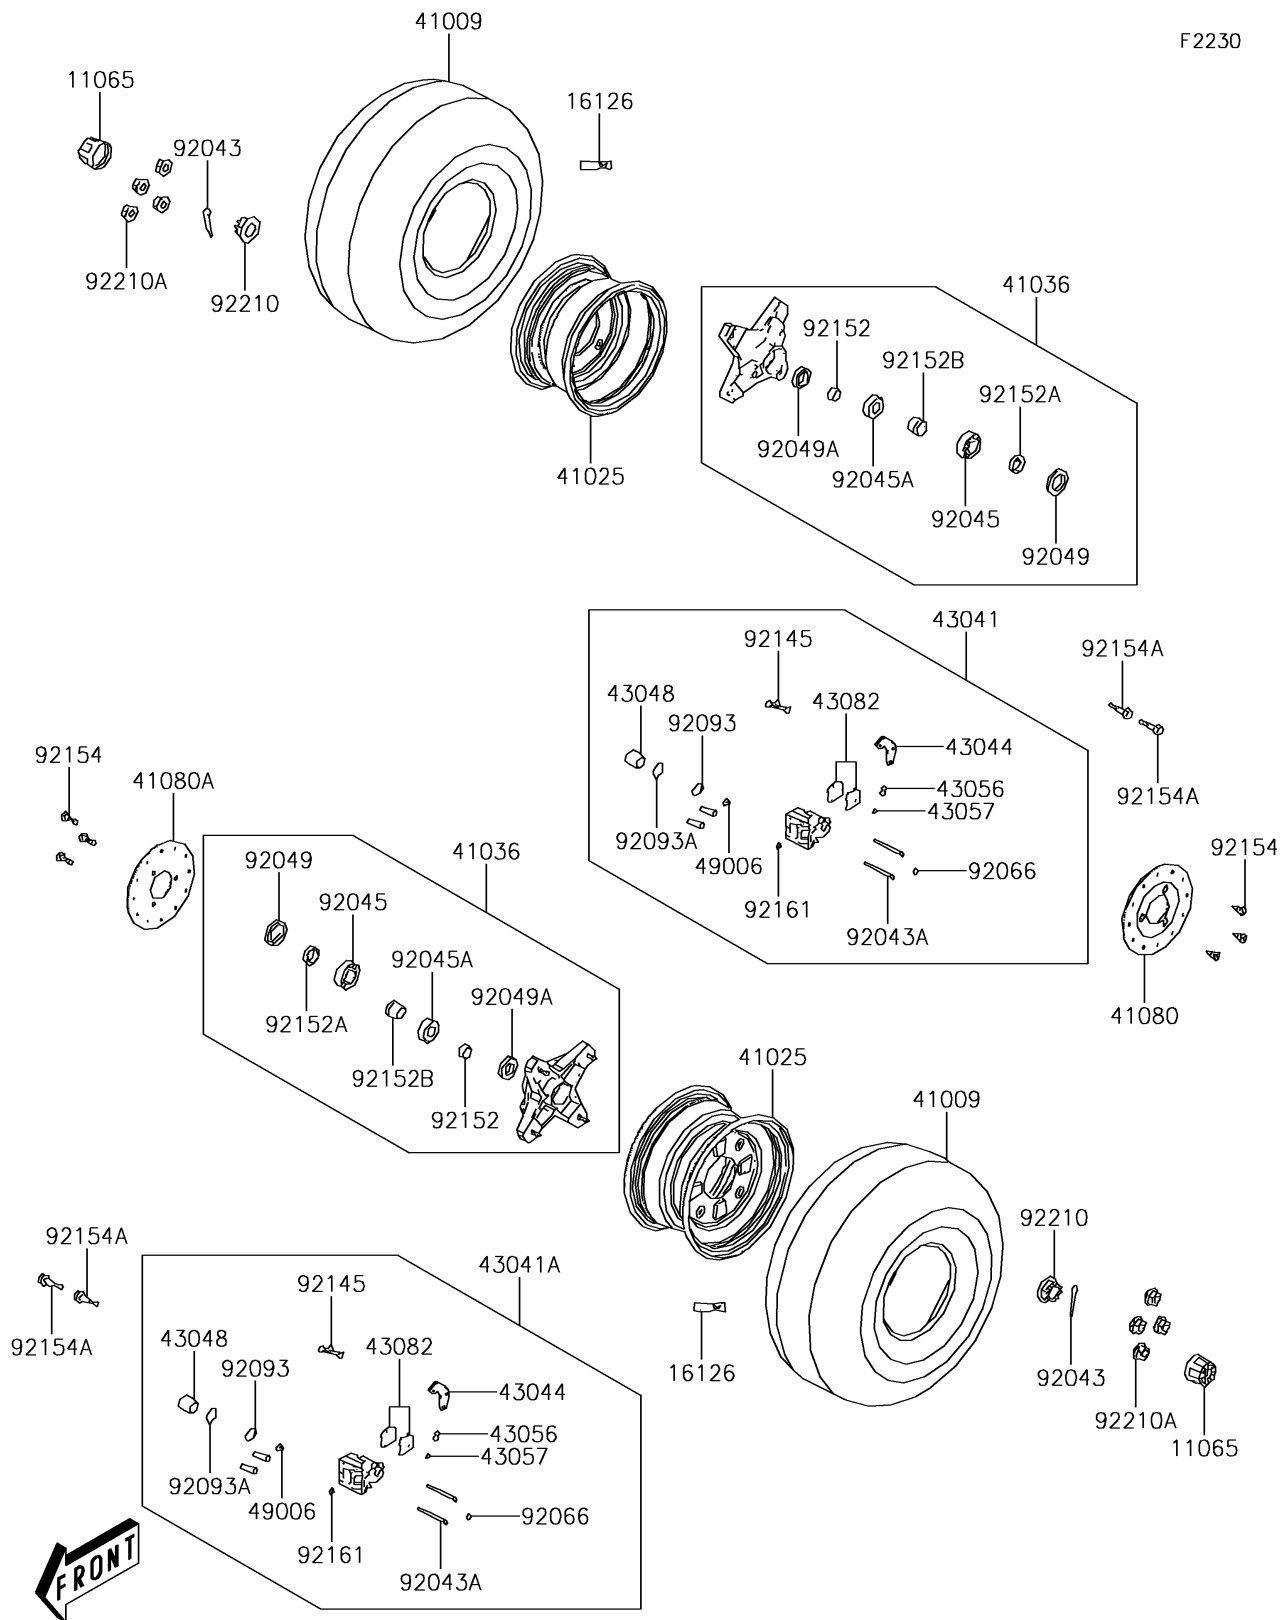

2013 BRUTE FORCE® 300 PARTS DIAGRAM

Front Hub

F2230

2013 BRUTE FORCE® 300 PARTS LIST

Front Hub

ITEM NAME	PART NUMBER	QUANTITY
CAP,WHEEL (Ref # 11065)	11065-Y015	1
VALVE,RIM (Ref # 16126)	16126-Y001	1
TIRE,FR (Ref # 41009)	41009-Y004	1
RIM,FR,BLACK (Ref # 41025)	41025-Y004-935	1
HUB-ASSY,FR (Ref # 41036)	41036-Y004	1
DISC,FR,RH (Ref # 41080)	41080-Y002	1
DISC,FR,LH (Ref # 41080A)	41080-Y003	1
CALIPER-ASSY,FR,RH (Ref # 43041)	43041-Y002	1
CALIPER-ASSY,FR,LH (Ref # 43041A)	43041-Y003	1
HOLDER-COMP-CALIPER,FR (Ref # 43044)	43044-Y001	1
PISTON-CALIPER (Ref # 43048)	43048-Y002	1
BREATHER-BRAKE (Ref # 43056)	43056-Y001	1
CAP-BREATHER (Ref # 43057)	43057-Y001	1
PAD-ASSY-BRAKE (Ref # 43082)	43082-Y003	1
BOOT,CALIPER (Ref # 49006)	49006-Y005	1
PIN,3X25 (Ref # 92043)	92043-Y011	1
PIN,HANGER (Ref # 92043A)	92043-Y019	1
BEARING-BALL,6004 (Ref # 92045)	92045-Y024	1
BEARING-BALL,6202 (Ref # 92045A)	92045-Y025	1
SEAL-OIL,28X42X7 (Ref # 92049)	92049-Y016	1
SEAL-OIL,20X35X7 (Ref # 92049A)	92049-Y017	1
PLUG (Ref # 92066)	92066-Y001	1
SEAL,PISTON (Ref # 92093)	92093-Y006	1
SEAL,DUST (Ref # 92093A)	92093-Y005	1
SPRING,PAD (Ref # 92145)	92145-Y035	1
COLLAR (Ref # 92152)	92152-Y020	1
COLLAR (Ref # 92152A)	92152-Y021	1
COLLAR (Ref # 92152B)	92152-Y022	1
BOLT,8X24 (Ref # 92154)	92154-Y025	1

2013 BRUTE FORCE® 300 PARTS LIST

Front Hub

ITEM NAME	PART NUMBER	QUANTITY
BOLT,FLANGE,8X20 (Ref # 92154A)	92154-Y053	1
DAMPER (Ref # 92161)	92161-Y012	1
NUT,14MM (Ref # 92210)	92210-Y025	1
NUT,10MM (Ref # 92210A)	92210-Y044	1