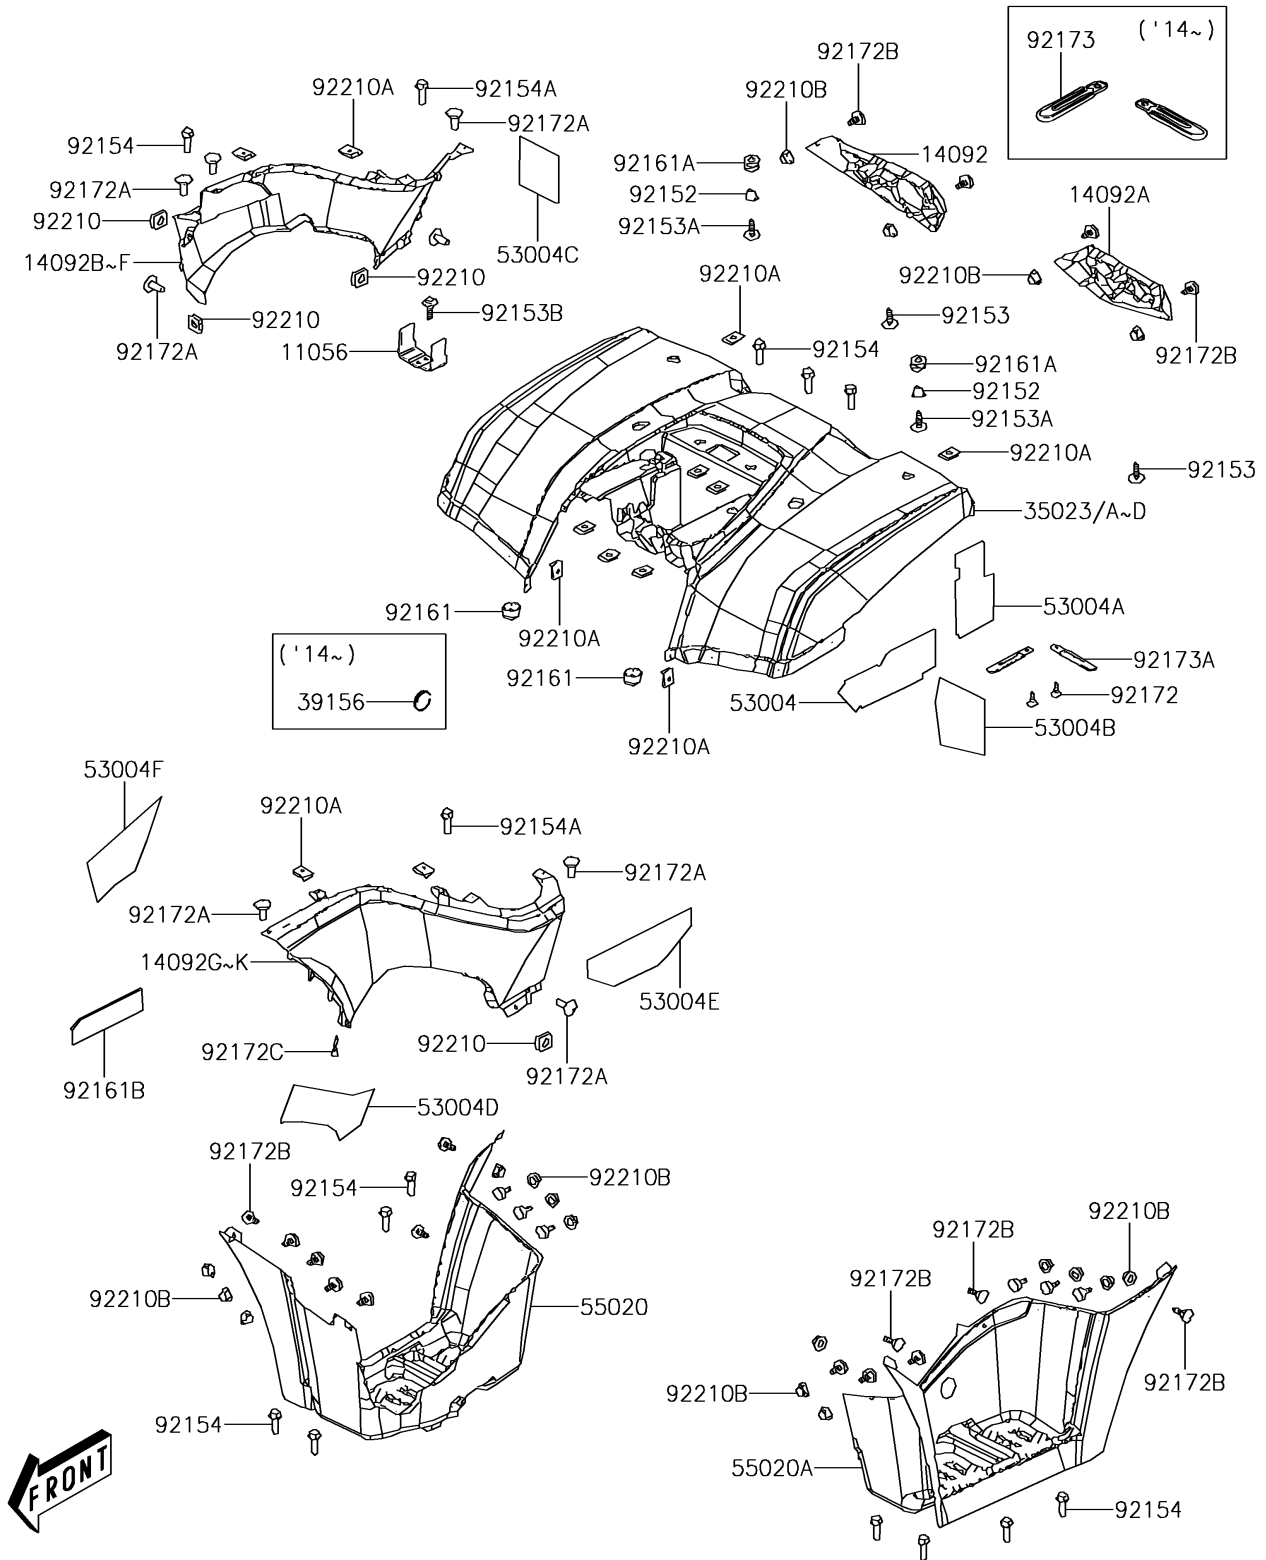

## 2016 BRUTE FORCE® 300 PARTS DIAGRAM

Rear Fender(s)

F2172

## 2016 BRUTE FORCE® 300 PARTS LIST

Rear Fender(s)

ITEM NAME	PART NUMBER	QUANTITY
BRACKET,IGNITION SWITCH (Ref # 11056)	11056-Y004	1
COVER,TAIL TAMP,RH,S.BLACK (Ref # 14092)	14092-Y013-933	1
COVER,TAIL TAMP,LH,S.BLACK (Ref # 14092A)	14092-Y014-933	1
COVER,SIDE,RH,B.WHITE (Ref # 14092B)	14092-Y015-932	1
COVER,SIDE,RH,S.BLACK (Ref # 14092C)	14092-Y015-933	1
COVER,SIDE,LH,B.WHITE (Ref # 14092G)	14092-Y016-932	1
COVER,SIDE,LH,S.BLACK (Ref # 14092H)	14092-Y016-933	1
FENDER-REAR,B.WHITE (Ref # 35023)	35023-Y002-932	1
FENDER-REAR,S.BLACK (Ref # 35023A)	35023-Y002-933	1
PAD,SIDE COVER (Ref # 39156)	39156-Y002	1
MAT,LH,LWR (Ref # 53004)	53004-Y001	1
MAT,LH,UPP (Ref # 53004A)	53004-Y002	1
MAT,RR (Ref # 53004B)	53004-Y003	1
MAT,RR (Ref # 53004C)	53004-Y004	1
MAT,LH (Ref # 53004D)	53004-Y005	1
MAT,LH (Ref # 53004E)	53004-Y006	1
MAT,FRONT,LH (Ref # 53004F)	53004-Y007	1
GUARD,FOOTREST,RH,S.BLACK (Ref # 55020)	55020-Y005-933	1
GUARD,FOOTREST,LH,S.BLACK (Ref # 55020A)	55020-Y006-933	1
COLLAR (Ref # 92152)	92152-Y018	1
BOLT,5X16 (Ref # 92153)	92153-Y013	1
BOLT,6X20 (Ref # 92153A)	92153-Y019	1
BOLT,FLANGED,5X12 (Ref # 92153B)	92153-1991	1
BOLT,FLANGE,6MM (Ref # 92154)	92154-Y023	1
BOLT,6X16 (Ref # 92154A)	92154-Y054	1
DAMPER (Ref # 92161)	92161-Y005	1
DAMPER (Ref # 92161A)	92161-Y011	1
DAMPER,FUEL TANK GUARD (Ref # 92161B)	92161-Y019	1
SCREW,4X12 (Ref # 92172)	92172-Y019	1

## 2016 BRUTE FORCE® 300 PARTS LIST

Rear Fender(s)

ITEM NAME	PART NUMBER	QUANTITY
SCREW,5X16 (Ref # 92172A)	92172-Y039	1
SCREW,6X20 (Ref # 92172B)	92172-Y041	1
SCREW,5MM (Ref # 92172C)	92172-Y043	1
CLAMP (Ref # 92173)	92173-Y004	1
CLAMP,2X70 (Ref # 92173A)	92173-Y011	1
NUT,6MM (Ref # 92210)	92210-Y011	1
NUT,5MM (Ref # 92210A)	92210-Y016	1
NUT (Ref # 92210B)	92210-Y031	1