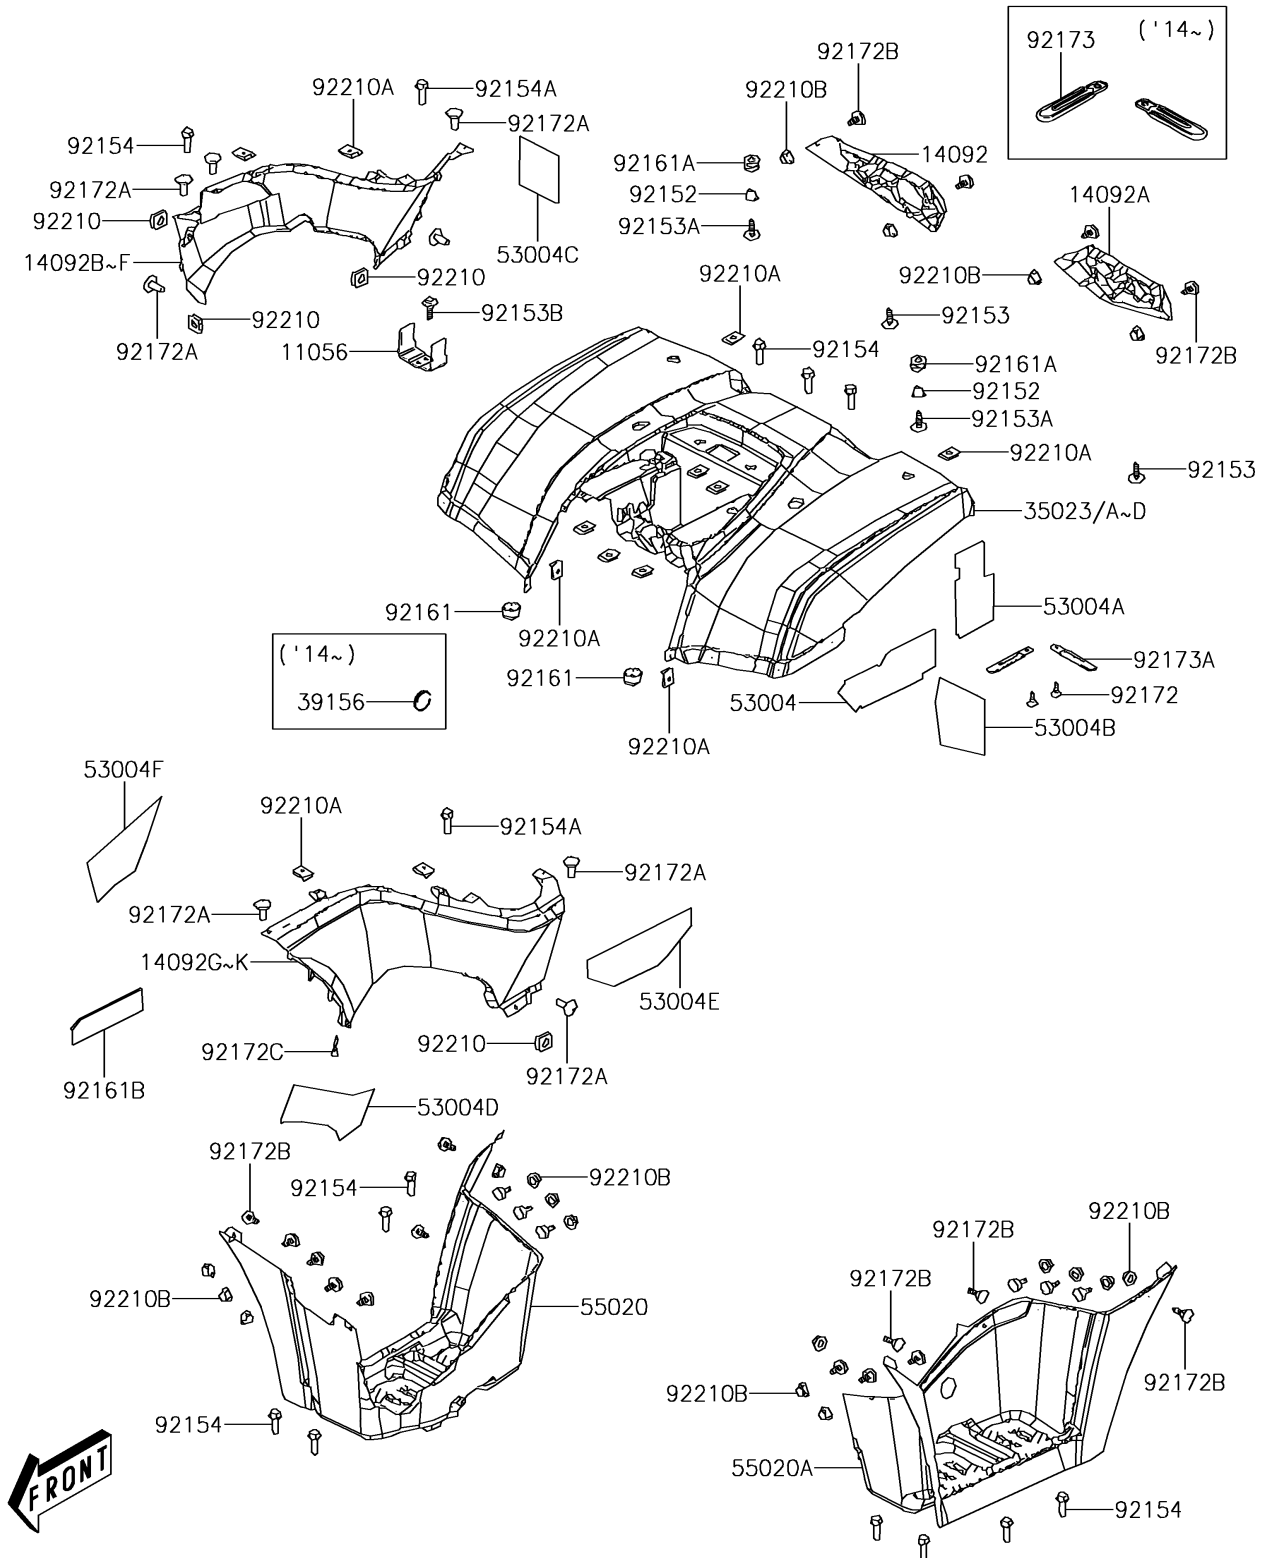

2015 BRUTE FORCE® 300 PARTS DIAGRAM

Rear Fender(s)

F2172

2015 BRUTE FORCE® 300 PARTS LIST

Rear Fender(s)

ITEM NAME	PART NUMBER	QUANTITY
BRACKET,IGNITION SWITCH (Ref # 11056)	11056-Y004	1
COVER,TAIL TAMP,RH,S.BLACK (Ref # 14092)	14092-Y013-933	1
COVER,TAIL TAMP,LH,S.BLACK (Ref # 14092A)	14092-Y014-933	1
COVER,SIDE,RH,B.WHITE (Ref # 14092B)	14092-Y015-932	1
COVER,SIDE,RH,S.BLACK (Ref # 14092C)	14092-Y015-933	1
COVER,SIDE,LH,B.WHITE (Ref # 14092G)	14092-Y016-932	1
COVER,SIDE,LH,S.BLACK (Ref # 14092H)	14092-Y016-933	1
FENDER-REAR,B.WHITE (Ref # 35023)	35023-Y002-932	1
FENDER-REAR,S.BLACK (Ref # 35023A)	35023-Y002-933	1
PAD,SIDE COVER (Ref # 39156)	39156-Y002	1
MAT,LH,LWR (Ref # 53004)	53004-Y001	1
MAT,LH,UPP (Ref # 53004A)	53004-Y002	1
MAT,RR (Ref # 53004B)	53004-Y003	1
MAT,RR (Ref # 53004C)	53004-Y004	1
MAT,LH (Ref # 53004D)	53004-Y005	1
MAT,LH (Ref # 53004E)	53004-Y006	1
MAT,FRONT,LH (Ref # 53004F)	53004-Y007	1
GUARD,FOOTREST,RH,S.BLACK (Ref # 55020)	55020-Y005-933	1
GUARD,FOOTREST,LH,S.BLACK (Ref # 55020A)	55020-Y006-933	1
COLLAR (Ref # 92152)	92152-Y018	1
BOLT,5X16 (Ref # 92153)	92153-Y013	1
BOLT,6X20 (Ref # 92153A)	92153-Y019	1
BOLT,FLANGED,5X12 (Ref # 92153B)	92153-1991	1
BOLT,FLANGE,6MM (Ref # 92154)	92154-Y023	1
BOLT,6X16 (Ref # 92154A)	92154-Y054	1
DAMPER (Ref # 92161)	92161-Y005	1
DAMPER (Ref # 92161A)	92161-Y011	1
DAMPER,FUEL TANK GUARD (Ref # 92161B)	92161-Y019	1
SCREW,4X12 (Ref # 92172)	92172-Y019	1

2015 BRUTE FORCE® 300 PARTS LIST

Rear Fender(s)

ITEM NAME	PART NUMBER	QUANTITY
SCREW,5X16 (Ref # 92172A)	92172-Y039	1
SCREW,6X20 (Ref # 92172B)	92172-Y041	1
SCREW,5MM (Ref # 92172C)	92172-Y043	1
CLAMP (Ref # 92173)	92173-Y004	1
CLAMP,2X70 (Ref # 92173A)	92173-Y011	1
NUT,6MM (Ref # 92210)	92210-Y011	1
NUT,5MM (Ref # 92210A)	92210-Y016	1
NUT (Ref # 92210B)	92210-Y031	1