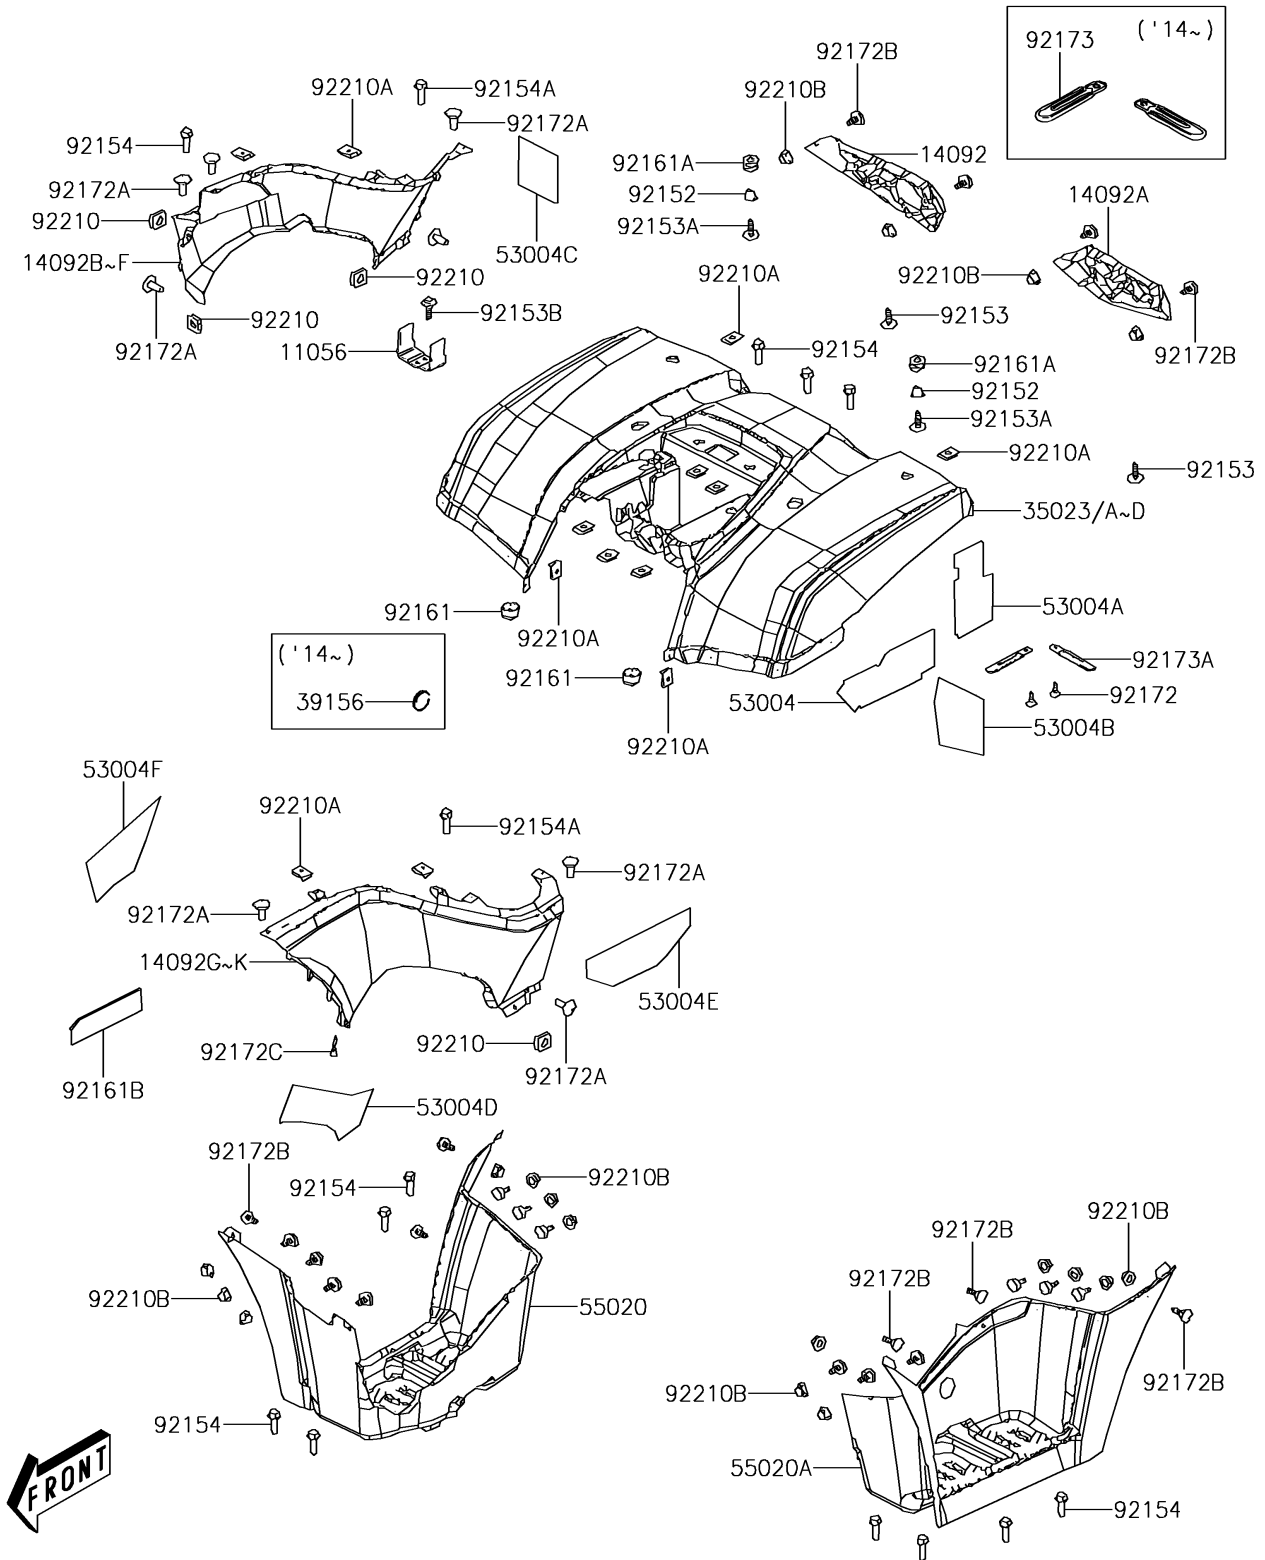

2013 BRUTE FORCE® 300 PARTS DIAGRAM

Rear Fender(s)

F2172

2013 BRUTE FORCE® 300 PARTS LIST

Rear Fender(s)

ITEM NAME	PART NUMBER	QUANTITY
BRACKET,IGNITION SWITCH (Ref # 11056)	11056-Y004	1
COVER,TAIL TAMP,RH,S.BLACK (Ref # 14092)	14092-Y013-933	1
COVER,TAIL TAMP,LH,S.BLACK (Ref # 14092A)	14092-Y014-933	1
COVER,SIDE,RH,F.RED (Ref # 14092E)	14092-Y015-947	1
COVER,SIDE,LH,F.RED (Ref # 14092J)	14092-Y016-947	1
FENDER-REAR,F.RED (Ref # 35023C)	35023-Y002-947	1
MAT,LH,LWR (Ref # 53004)	53004-Y001	1
MAT,LH,UPP (Ref # 53004A)	53004-Y002	1
MAT,RR (Ref # 53004B)	53004-Y003	1
MAT,RR (Ref # 53004C)	53004-Y004	1
MAT,LH (Ref # 53004D)	53004-Y005	1
MAT,LH (Ref # 53004E)	53004-Y006	1
MAT,FRONT,LH (Ref # 53004F)	53004-Y007	1
GUARD,FOOTREST,RH,S.BLACK (Ref # 55020)	55020-Y005-933	1
GUARD,FOOTREST,LH,S.BLACK (Ref # 55020A)	55020-Y006-933	1
COLLAR (Ref # 92152)	92152-Y018	1
BOLT,5X16 (Ref # 92153)	92153-Y013	1
BOLT,6X20 (Ref # 92153A)	92153-Y019	1
BOLT,FLANGED,5X12 (Ref # 92153B)	92153-1991	1
BOLT,FLANGE,6MM (Ref # 92154)	92154-Y023	1
BOLT,6X16 (Ref # 92154A)	92154-Y054	1
DAMPER (Ref # 92161)	92161-Y005	1
DAMPER (Ref # 92161A)	92161-Y011	1
DAMPER,FUEL TANK GUARD (Ref # 92161B)	92161-Y019	1
SCREW,4X12 (Ref # 92172)	92172-Y019	1
SCREW,5X16 (Ref # 92172A)	92172-Y039	1
SCREW,6X20 (Ref # 92172B)	92172-Y041	1
SCREW,5MM (Ref # 92172C)	92172-Y043	1
CLAMP,2X70 (Ref # 92173A)	92173-Y011	1

2013 BRUTE FORCE® 300 PARTS LIST

Rear Fender(s)

ITEM NAME	PART NUMBER	QUANTITY
NUT,6MM (Ref # 92210)	92210-Y011	1
NUT,5MM (Ref # 92210A)	92210-Y016	1
NUT (Ref # 92210B)	92210-Y031	1