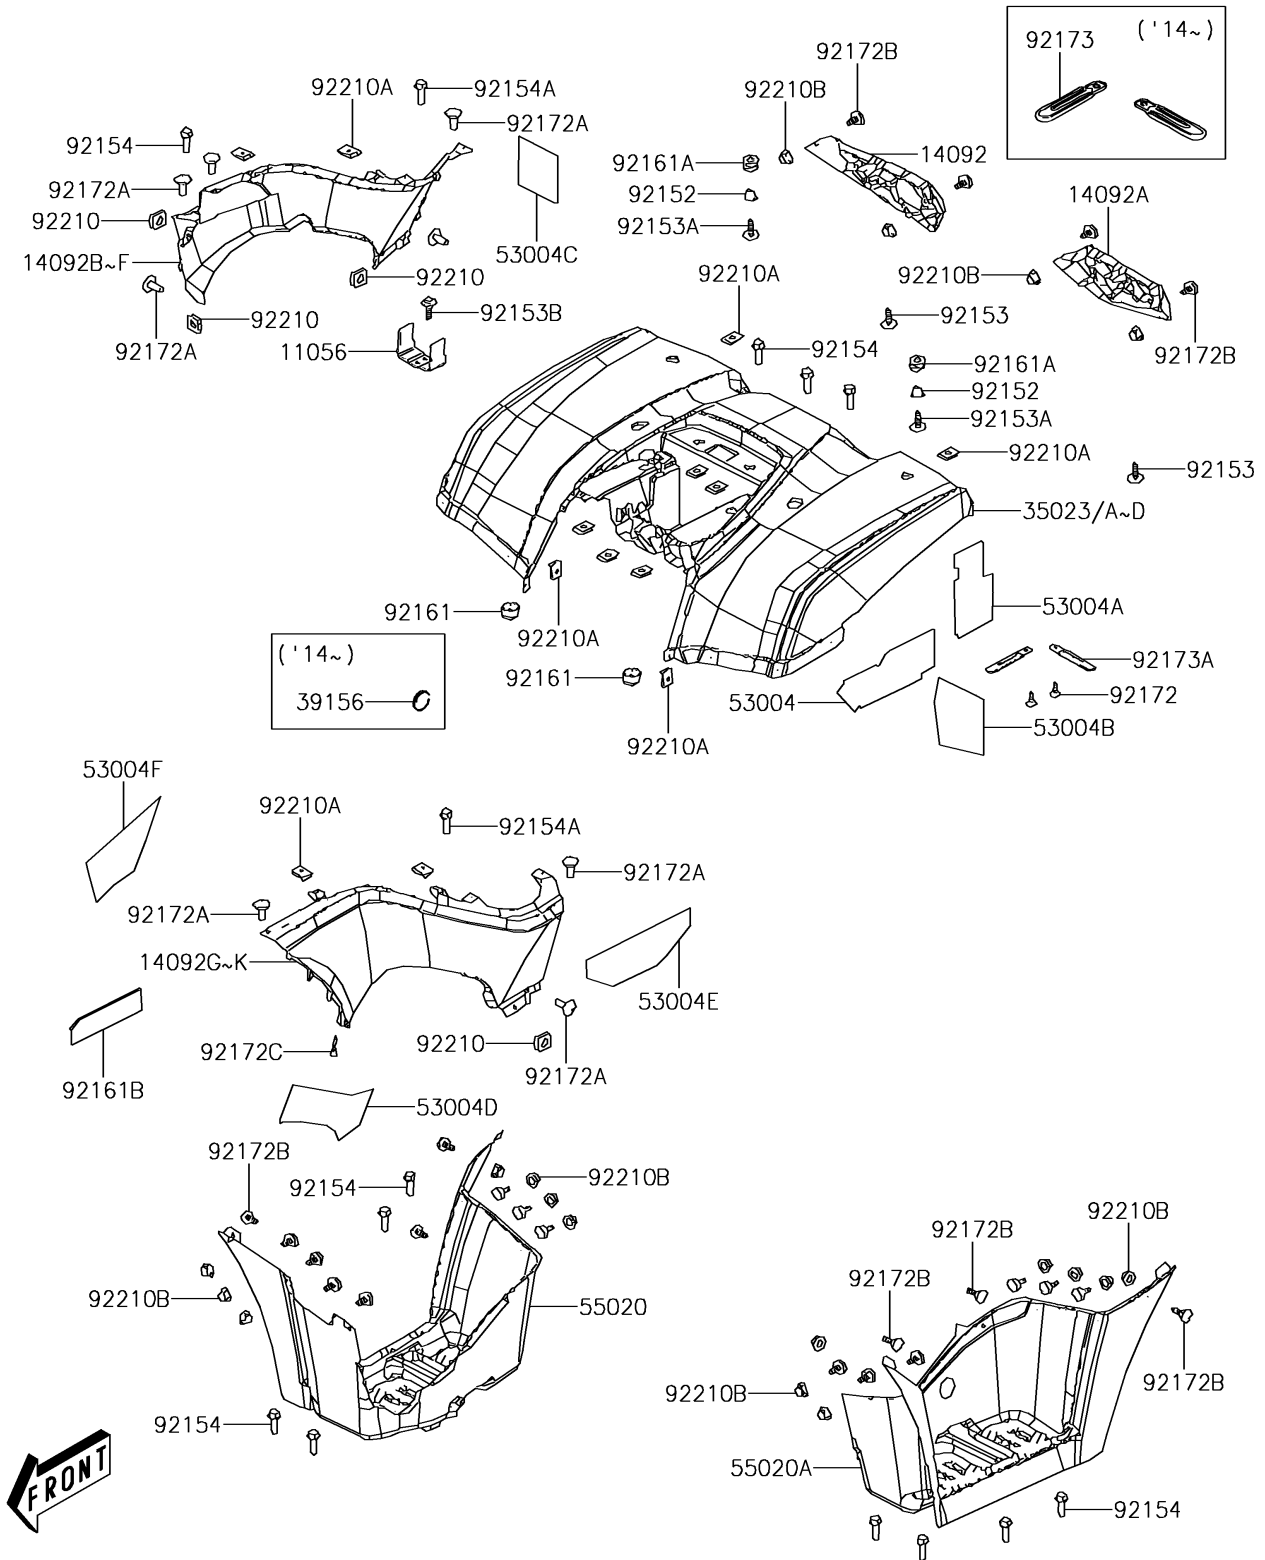

2012 BRUTE FORCE® 300 PARTS DIAGRAM

Rear Fender(s)

F2172

2012 BRUTE FORCE® 300 PARTS LIST

Rear Fender(s)

ITEM NAME	PART NUMBER	QUANTITY
BRACKET,IGNITION SWITCH (Ref # 11056)	11056-Y004	1
COVER,TAIL TAMP,RH,S.BLACK (Ref # 14092)	14092-Y013-933	1
COVER,TAIL TAMP,LH,S.BLACK (Ref # 14092A)	14092-Y014-933	1
COVER,SIDE,RH,S.BLACK (Ref # 14092C)	14092-Y015-933	1
COVER,SIDE,RH,A.RED (Ref # 14092D)	14092-Y015-946	1
COVER,SIDE,LH,S.BLACK (Ref # 14092H)	14092-Y016-933	1
COVER,SIDE,LH,A.RED (Ref # 14092I)	14092-Y016-946	1
FENDER-REAR,S.BLACK (Ref # 35023A)	35023-Y002-933	1
FENDER-REAR,A.RED (Ref # 35023B)	35023-Y002-946	1
MAT,LH,LWR (Ref # 53004)	53004-Y001	1
MAT,LH,UPP (Ref # 53004A)	53004-Y002	1
MAT,RR (Ref # 53004B)	53004-Y003	1
MAT,RR (Ref # 53004C)	53004-Y004	1
MAT,LH (Ref # 53004D)	53004-Y005	1
MAT,LH (Ref # 53004E)	53004-Y006	1
MAT,FRONT,LH (Ref # 53004F)	53004-Y007	1
GUARD,FOOTREST,RH,S.BLACK (Ref # 55020)	55020-Y005-933	1
GUARD,FOOTREST,LH,S.BLACK (Ref # 55020A)	55020-Y006-933	1
COLLAR (Ref # 92152)	92152-Y018	2
BOLT,5X16 (Ref # 92153)	92153-Y013	2
BOLT,6X20 (Ref # 92153A)	92153-Y019	2
BOLT,FLANGED,5X12 (Ref # 92153B)	92153-1991	1
BOLT,FLANGE,6MM (Ref # 92154)	92154-Y023	12
BOLT,6X16 (Ref # 92154A)	92154-Y054	2
DAMPER (Ref # 92161)	92161-Y005	2
DAMPER (Ref # 92161A)	92161-Y011	2
DAMPER,FUEL TANK GUARD (Ref # 92161B)	92161-Y019	1
SCREW,4X12 (Ref # 92172)	92172-Y019	2
SCREW,5X16 (Ref # 92172A)	92172-Y039	8

2012 BRUTE FORCE[®] 300 PARTS LIST

Rear Fender(s)

ITEM NAME	PART NUMBER	QUANTITY
SCREW,6X20 (Ref # 92172B)	92172-Y041	23
SCREW,5MM (Ref # 92172C)	92172-Y043	1
CLAMP,2X70 (Ref # 92173A)	92173-Y011	2
NUT,6MM (Ref # 92210)	92210-Y011	4
NUT,5MM (Ref # 92210A)	92210-Y016	13
NUT (Ref # 92210B)	92210-Y031	18