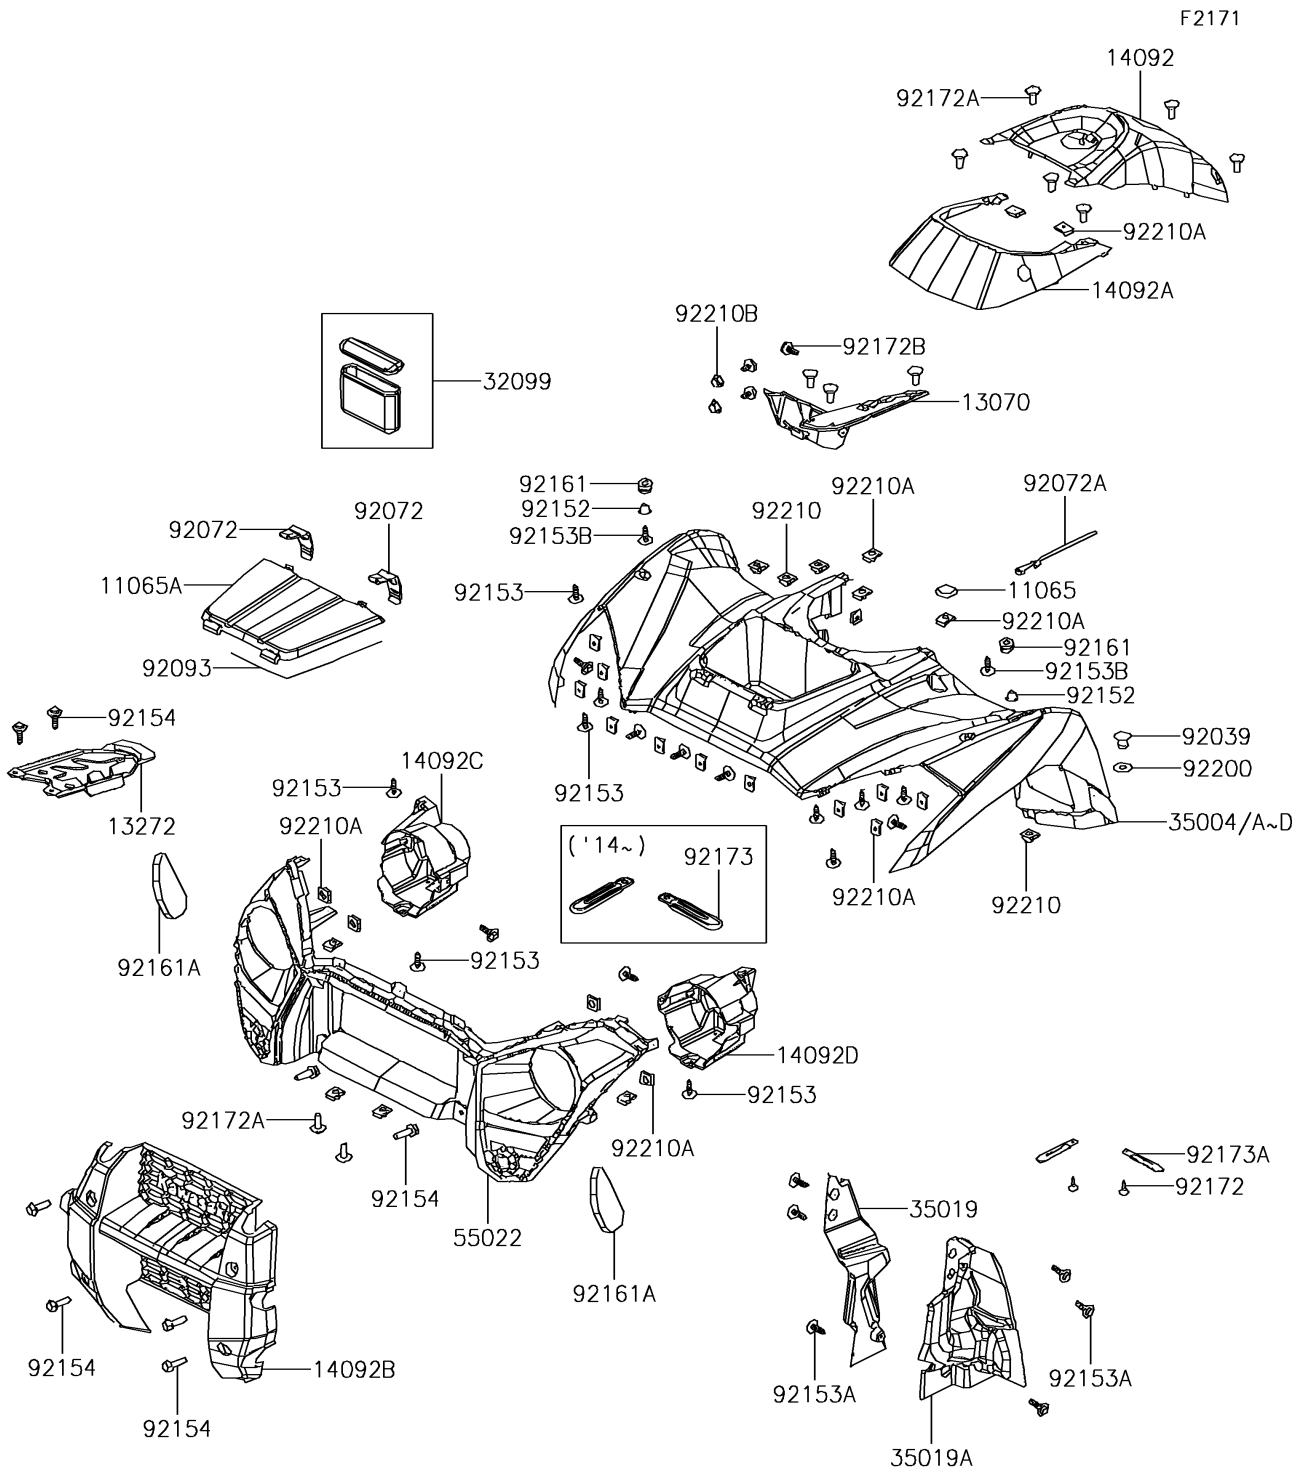

2016 BRUTE FORCE® 300 PARTS DIAGRAM

Front Fender(s)

2016 BRUTE FORCE® 300 PARTS LIST

Front Fender(s)

ITEM NAME	PART NUMBER	QUANTITY
CAP,TOOL BOX (Ref # 11065)	11065-Y009	1
CAP,STORAGE BOX,S.BLACK (Ref # 11065A)	11065-Y010-933	1
GUIDE,COVER SHIFT LEVER,BLACK (Ref # 13070)	13070-Y003-933	1
PLATE,S.BLACK (Ref # 13272)	13272-Y010-933	1
COVER,S.BLACK (Ref # 14092)	14092-Y008-933	1
COVER,FRONT FENDER,S.BLACK (Ref # 14092A)	14092-Y009-933	1
COVER,FRONT BUMPER,S.BLACK (Ref # 14092B)	14092-Y010-933	1
COVER,RIGHT HEAD LAMP,S.BLACK (Ref # 14092C)	14092-Y011-933	1
COVER,LEFT HEAD LAMP,S.BLACK (Ref # 14092D)	14092-Y012-933	1
CASE,OWNERS MANUAL (Ref # 32099)	32099-Y006	1
FENDER-FRONT,B.WHITE (Ref # 35004)	35004-Y002-932	1
FENDER-FRONT,S.BLACK (Ref # 35004A)	35004-Y002-933	1
FLAP,RH,S.BLACK (Ref # 35019)	35019-Y001-933	1
FLAP,LH,S.BLACK (Ref # 35019A)	35019-Y002-933	1
COVER-HEAD LAMP,S.BLACK (Ref # 55022)	55022-Y001-933	1
RIVET,3.2X9.8 (Ref # 92039)	92039-Y001	1
BAND,CAP STORAGE BOX (Ref # 92072)	92072-Y006	1
BAND (Ref # 92072A)	92072-Y007	1
SEAL (Ref # 92093)	92093-Y012	1
COLLAR (Ref # 92152)	92152-Y018	1
BOLT,5X16 (Ref # 92153)	92153-Y013	1
BOLT,6X16 (Ref # 92153A)	92153-Y018	1
BOLT,6X20 (Ref # 92153B)	92153-Y019	1
BOLT,FLANGE,6MM (Ref # 92154)	92154-Y023	1
DAMPER (Ref # 92161)	92161-Y011	1
DAMPER,FRONT BUMPER COVER (Ref # 92161A)	92161-Y020	1
SCREW,4X12 (Ref # 92172)	92172-Y019	1
SCREW,5X16 (Ref # 92172A)	92172-Y039	1
SCREW,6X20 (Ref # 92172B)	92172-Y041	1

2016 BRUTE FORCE® 300 PARTS LIST

Front Fender(s)

ITEM NAME	PART NUMBER	QUANTITY
CLAMP (Ref # 92173)	92173-Y004	1
CLAMP,2X70 (Ref # 92173A)	92173-Y011	1
WASHER,3MM (Ref # 92200)	92200-Y017	1
NUT,6MM (Ref # 92210)	92210-Y011	1
NUT,5MM (Ref # 92210A)	92210-Y016	1
NUT (Ref # 92210B)	92210-Y031	1