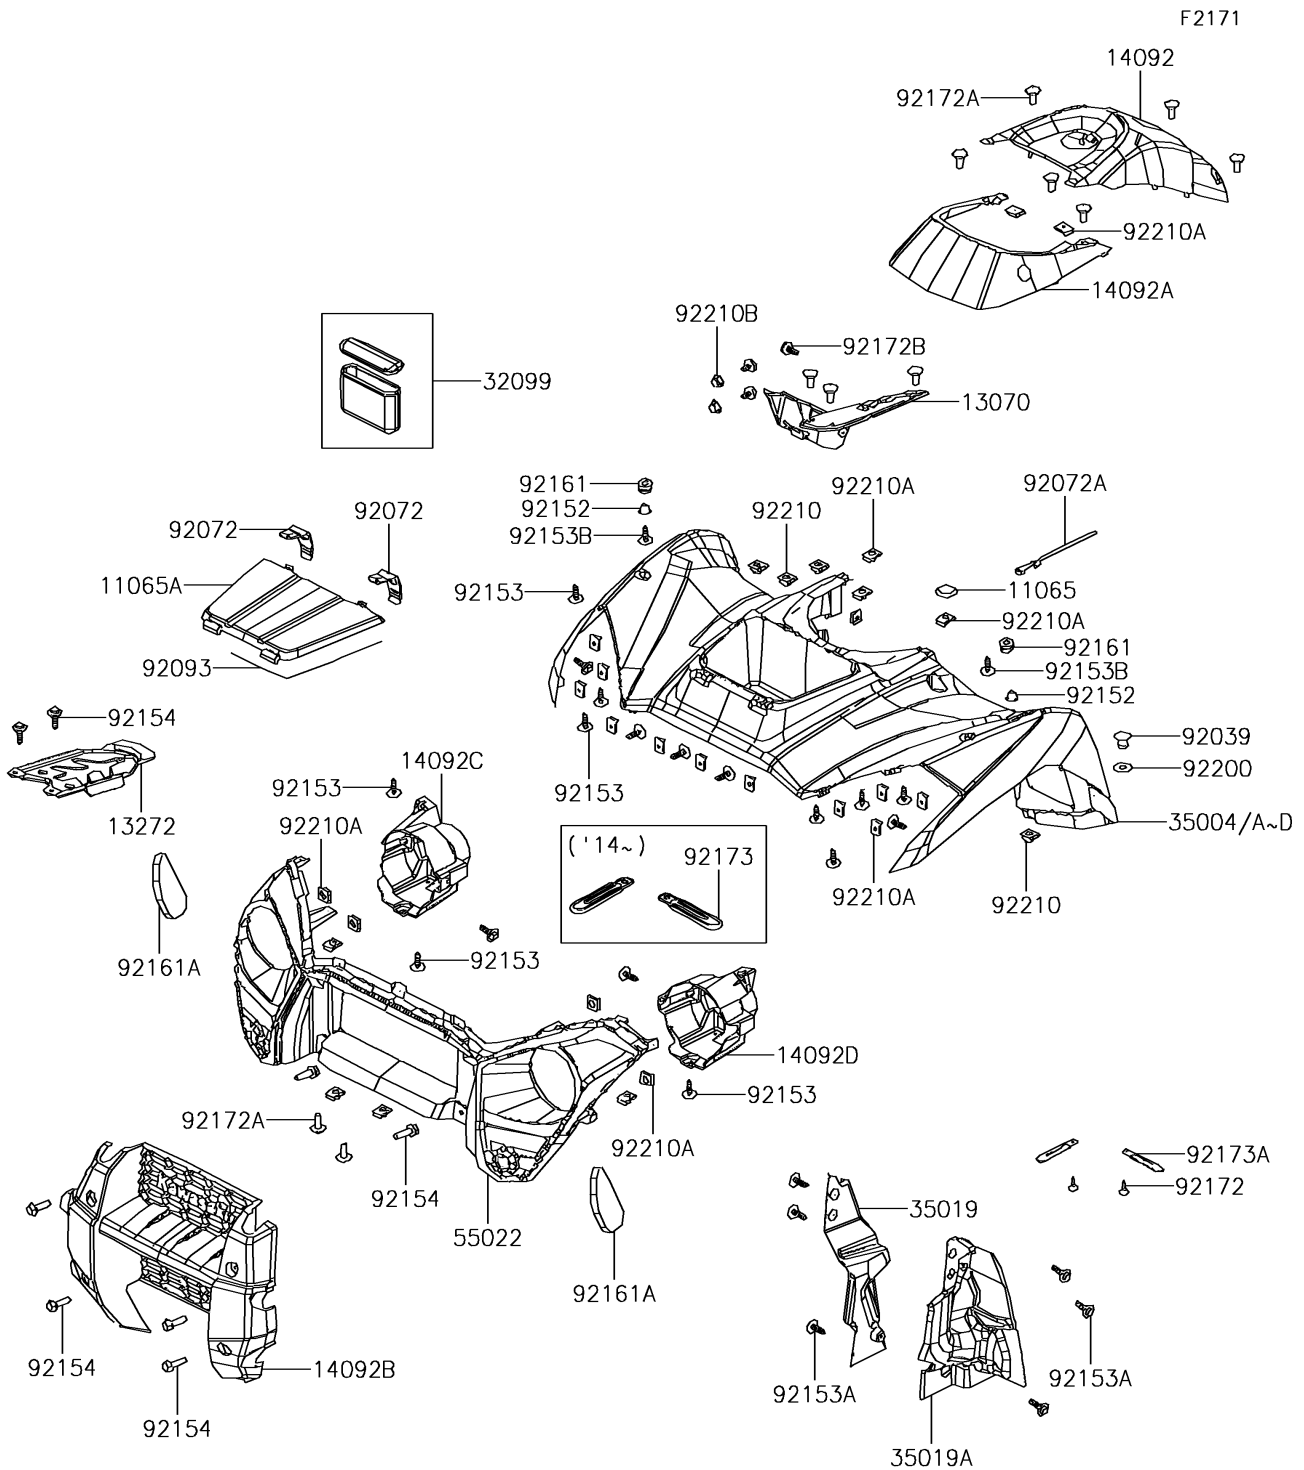

2013 BRUTE FORCE® 300 PARTS DIAGRAM

Front Fender(s)

2013 BRUTE FORCE® 300 PARTS LIST

Front Fender(s)

ITEM NAME	PART NUMBER	QUANTITY
CAP,TOOL BOX (Ref # 11065)	11065-Y009	1
CAP,STORAGE BOX,S.BLACK (Ref # 11065A)	11065-Y010-933	1
GUIDE,COVER SHIFT LEVER,BLACK (Ref # 13070)	13070-Y003-933	1
PLATE,S.BLACK (Ref # 13272)	13272-Y010-933	1
COVER,S.BLACK (Ref # 14092)	14092-Y008-933	1
COVER,FRONT FENDER,S.BLACK (Ref # 14092A)	14092-Y009-933	1
COVER,FRONT BUMPER,S.BLACK (Ref # 14092B)	14092-Y010-933	1
COVER,RIGHT HEAD LAMP,S.BLACK (Ref # 14092C)	14092-Y011-933	1
COVER,LEFT HEAD LAMP,S.BLACK (Ref # 14092D)	14092-Y012-933	1
CASE,OWNERS MANUAL (Ref # 32099)	32099-Y006	1
FENDER-FRONT,F.RED (Ref # 35004C)	35004-Y002-947	1
FLAP,RH,S.BLACK (Ref # 35019)	35019-Y001-933	1
FLAP,LH,S.BLACK (Ref # 35019A)	35019-Y002-933	1
COVER-HEAD LAMP,S.BLACK (Ref # 55022)	55022-Y001-933	1
RIVET,3.2X9.8 (Ref # 92039)	92039-Y001	1
BAND,CAP STORAGE BOX (Ref # 92072)	92072-Y006	1
BAND (Ref # 92072A)	92072-Y007	1
SEAL (Ref # 92093)	92093-Y012	1
COLLAR (Ref # 92152)	92152-Y018	1
BOLT,5X16 (Ref # 92153)	92153-Y013	1
BOLT,6X16 (Ref # 92153A)	92153-Y018	1
BOLT,6X20 (Ref # 92153B)	92153-Y019	1
BOLT,FLANGE,6MM (Ref # 92154)	92154-Y023	1
DAMPER (Ref # 92161)	92161-Y011	1
DAMPER,FRONT BUMPER COVER (Ref # 92161A)	92161-Y020	1
SCREW,4X12 (Ref # 92172)	92172-Y019	1
SCREW,5X16 (Ref # 92172A)	92172-Y039	1
SCREW,6X20 (Ref # 92172B)	92172-Y041	1
CLAMP,2X70 (Ref # 92173A)	92173-Y011	1

2013 BRUTE FORCE® 300 PARTS LIST

Front Fender(s)

ITEM NAME	PART NUMBER	QUANTITY
WASHER,3MM (Ref # 92200)	92200-Y017	1
NUT,6MM (Ref # 92210)	92210-Y011	1
NUT,5MM (Ref # 92210A)	92210-Y016	1
NUT (Ref # 92210B)	92210-Y031	1