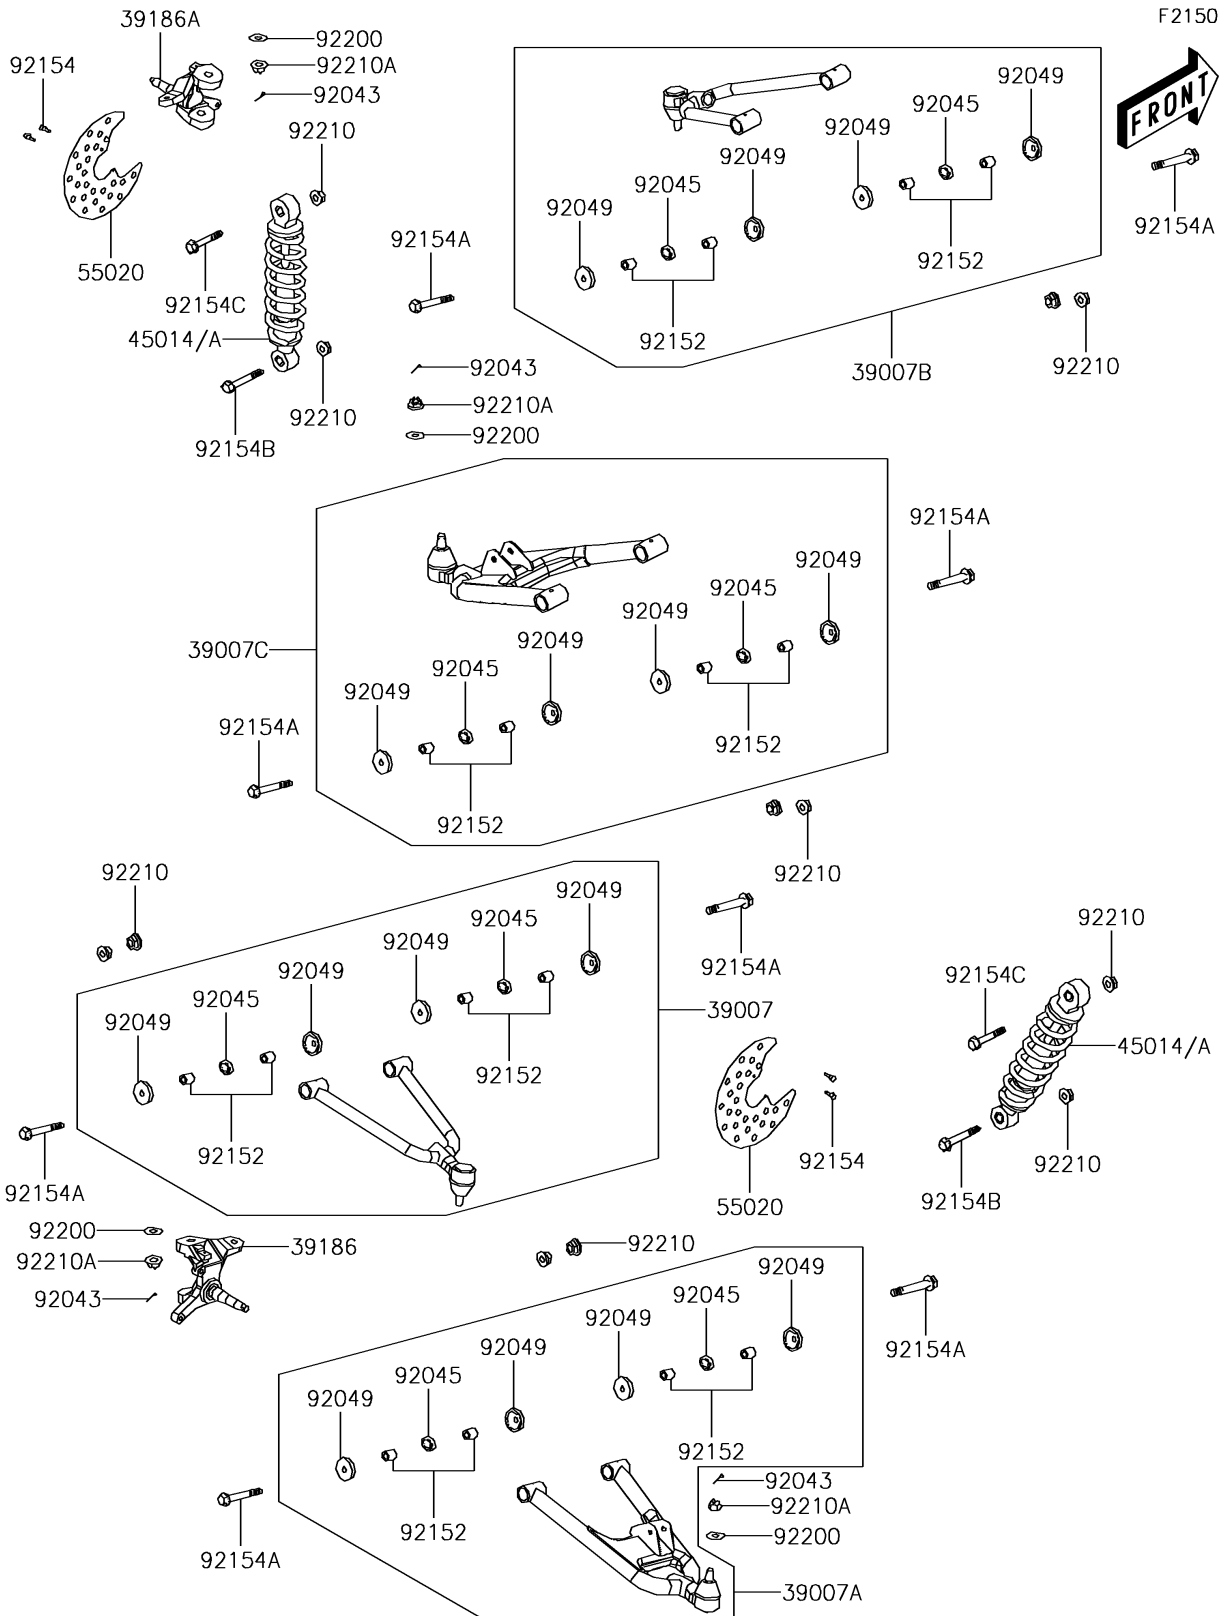

2013 BRUTE FORCE® 300 PARTS DIAGRAM

Suspension

2013 BRUTE FORCE® 300 PARTS LIST

Suspension

ITEM NAME	PART NUMBER	QUANTITY
ARM-SUSP,FR,UPP,RH,BLACK (Ref # 39007)	39007-Y003-945	1
ARM-SUSP,FR,LWR,RH,BLACK (Ref # 39007A)	39007-Y004-945	1
ARM-SUSP,FR,UPP,LH,BLACK (Ref # 39007B)	39007-Y005-945	1
ARM-SUSP,FR,LWR,LH,BLACK (Ref # 39007C)	39007-Y006-945	1
KNUCKLE,RH (Ref # 39186)	39186-Y003	1
KNUCKLE,LH (Ref # 39186A)	39186-Y004	1
SHOCKABSORBER,FR,BLACK (Ref # 45014)	45014-Y004-935	1
GUARD,BRAKE DISK (Ref # 55020)	55020-Y007	1
PIN,3X25 (Ref # 92043)	92043-Y009	1
BEARING-BALL,6000 (Ref # 92045)	92045-Y026	1
SEAL-OIL,SEAL-OIL,18X26X4 (Ref # 92049)	92049-Y018	1
COLLAR (Ref # 92152)	92152-Y023	1
BOLT,FLANGE,6X10 (Ref # 92154)	92154-Y038	1
BOLT,FLANGE,10X57 (Ref # 92154A)	92154-Y039	1
BOLT,FLANGE,10X50 (Ref # 92154B)	92154-Y040	1
BOLT,FLANGE,10X40 (Ref # 92154C)	92154-Y041	1
WASHER,12X26X2.3 (Ref # 92200)	92200-Y046	1
NUT,10MM (Ref # 92210)	92210-Y009	1
NUT,12MM (Ref # 92210A)	92210-Y023	1