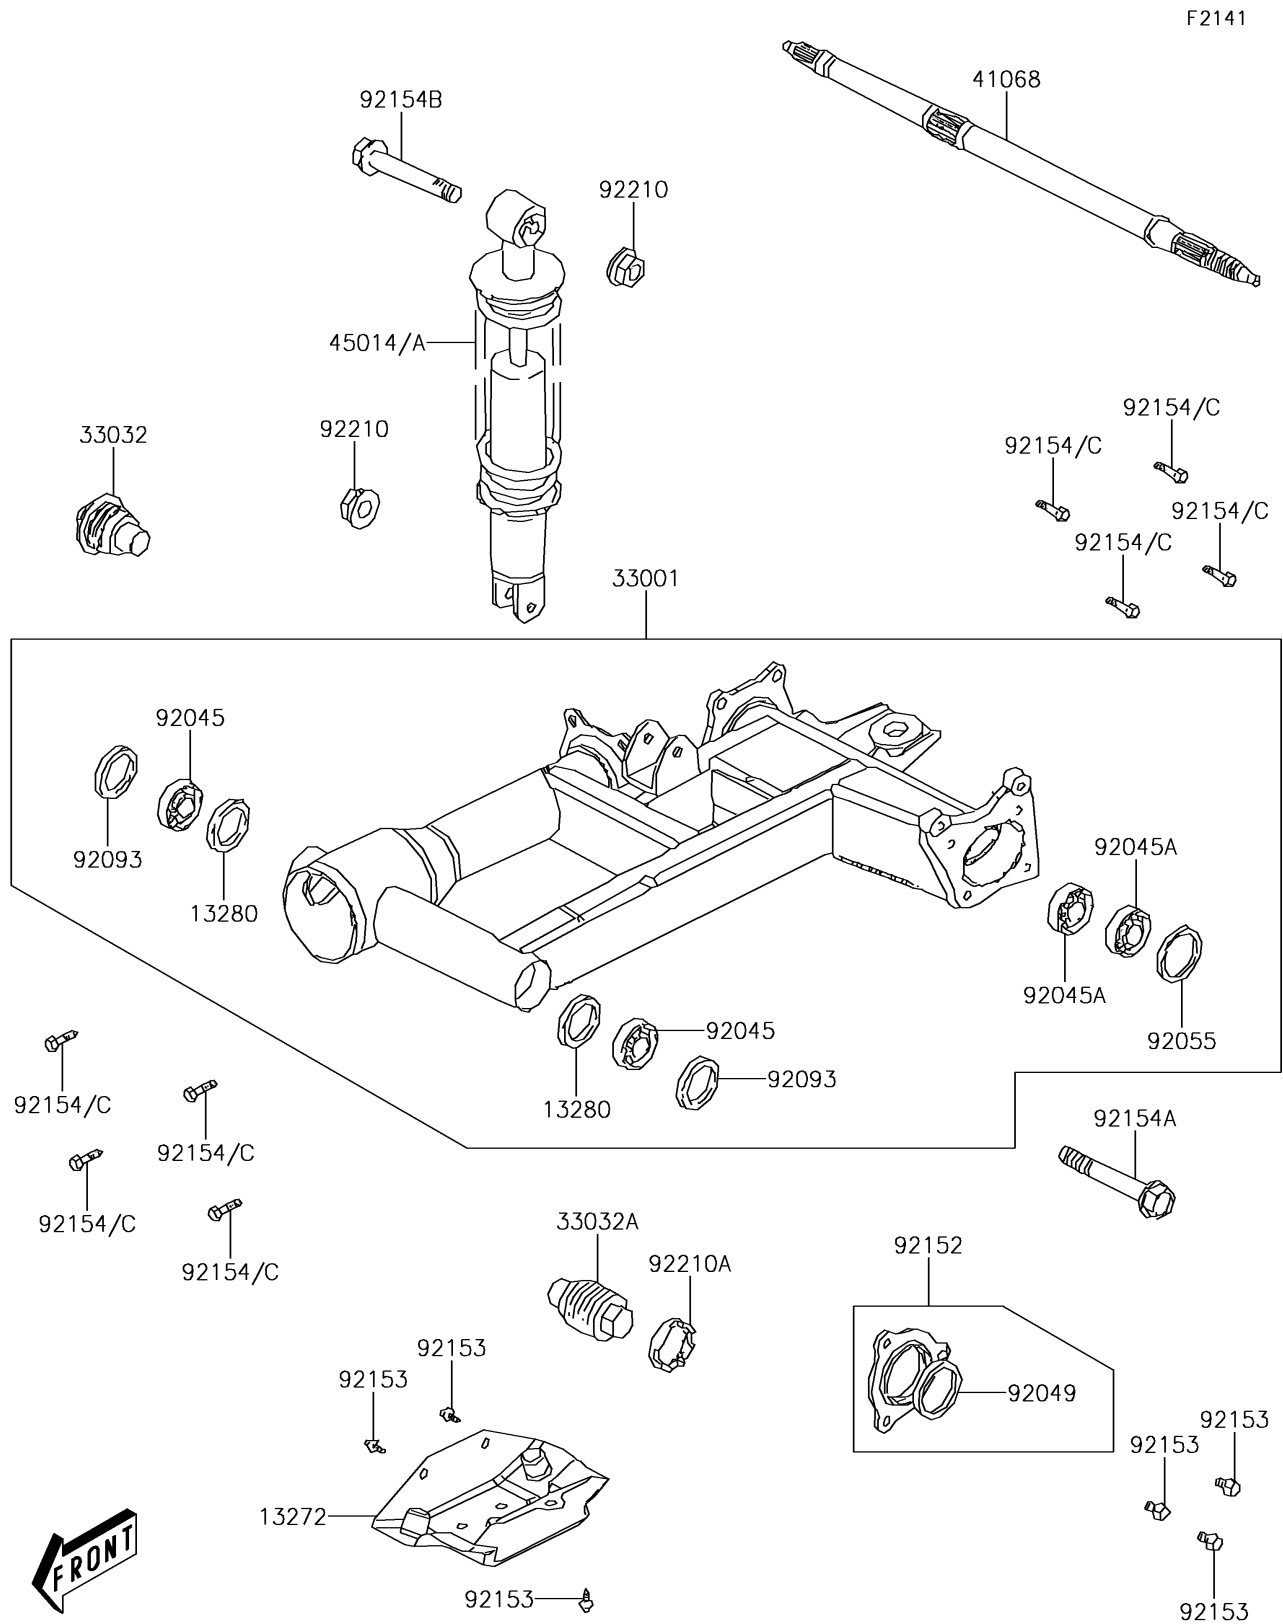

2013 BRUTE FORCE® 300 PARTS DIAGRAM

Swingarm

2013 BRUTE FORCE® 300 PARTS LIST

Swingarm

ITEM NAME	PART NUMBER	QUANTITY
PLATE (Ref # 13272)	13272-Y009	1
HOLDER (Ref # 13280)	13280-Y016	1
ARM-COMP-SWING (Ref # 33001)	33001-Y003	1
SHAFT-SWING ARM (Ref # 33032)	33032-Y001	1
SHAFT-SWING ARM (Ref # 33032A)	33032-Y002	1
AXLE,RR (Ref # 41068)	41068-Y002	1
SHOCKABSORBER,RR,BLACK (Ref # 45014)	45014-Y005-935	1
BEARING-BALL,30203 (Ref # 92045)	92045-Y027	1
BEARING-BALL,6006 (Ref # 92045A)	92045-Y028	1
SEAL-OIL,38.2X47X6 (Ref # 92049)	92049-Y019	1
RING-O,58.4X3 (Ref # 92055)	92055-Y030	1
SEAL,DUST,26X40X5 (Ref # 92093)	92093-Y014	1
COLLAR (Ref # 92152)	92152-Y024	1
BOLT,FLANGE,8X12 (Ref # 92153)	92153-Y031	1
BOLT,FLANGE,10X25 (Ref # 92154)	92154-Y042	1
BOLT,FLANGE,10X53 (Ref # 92154A)	92154-Y043	1
BOLT,FLANGE,10X57 (Ref # 92154B)	92154-Y044	1
NUT,10MM (Ref # 92210)	92210-Y009	1
NUT,LOCK (Ref # 92210A)	92210-Y051	1