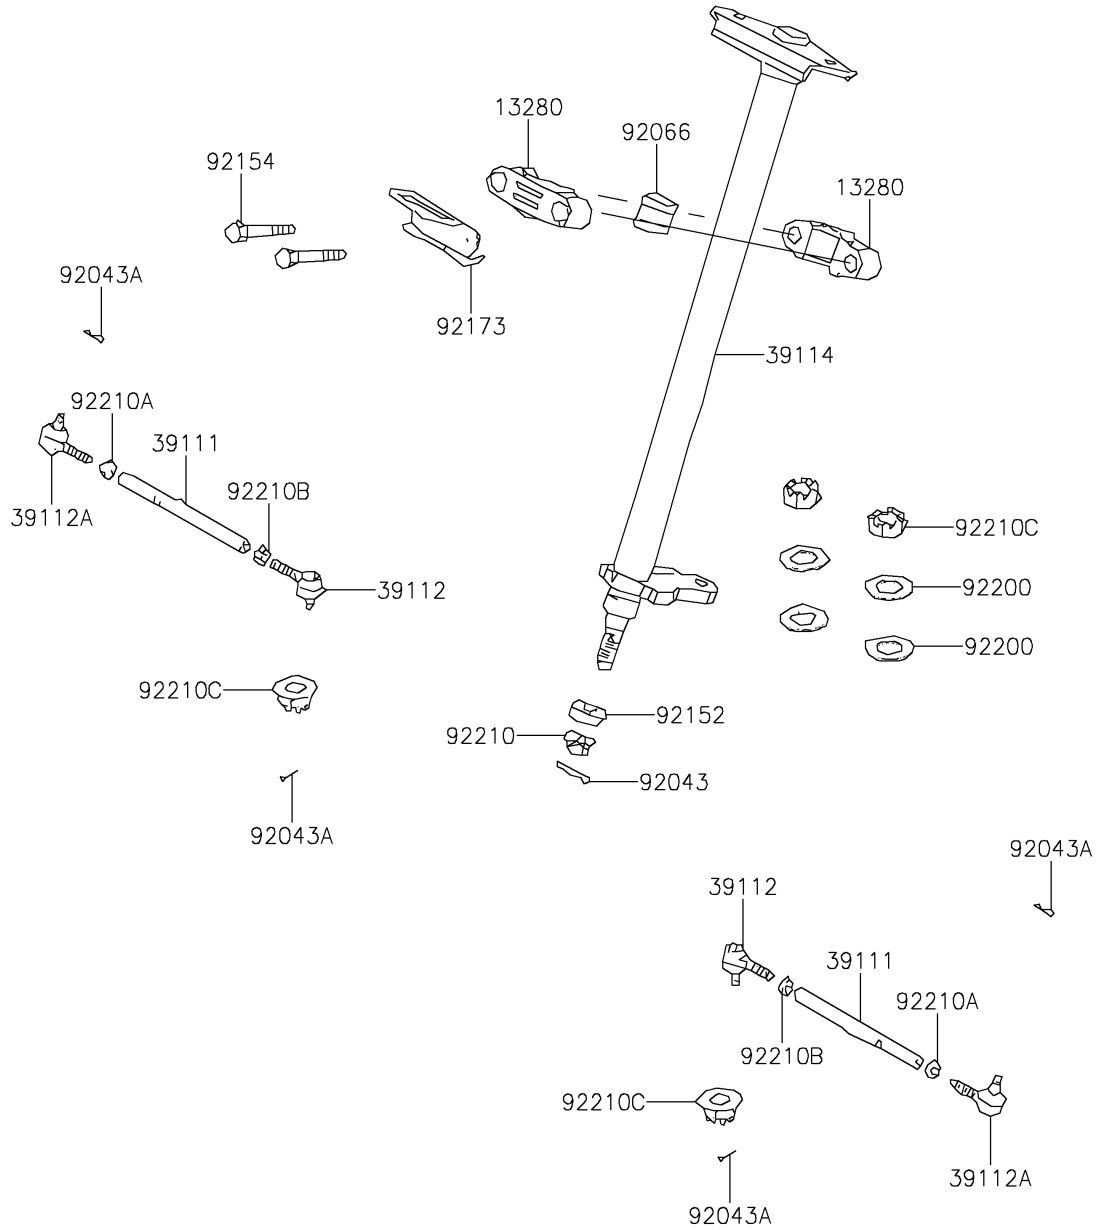

2016 BRUTE FORCE® 300 PARTS DIAGRAM

Steering Shaft

F2121

2016 BRUTE FORCE® 300 PARTS LIST

Steering Shaft

ITEM NAME	PART NUMBER	QUANTITY
HOLDER,STEERING (Ref # 13280)	13280-Y015	1
ROD-TIE (Ref # 39111)	39111-Y002	1
RODEND-TIE (Ref # 39112)	39112-Y005	1
RODEND-TIE (Ref # 39112A)	39112-Y006	1
SHAFT-COMP-STRG (Ref # 39114)	39114-Y002	1
PIN,3X25 (Ref # 92043)	92043-Y009	1
PIN,2.5X25 (Ref # 92043A)	92043-Y018	1
PLUG (Ref # 92066)	92066-Y011	1
COLLAR (Ref # 92152)	92152-Y019	1
BOLT,FANGE,8X60 (Ref # 92154)	92154-Y024	1
CLAMP,STEERING HOLDER (Ref # 92173)	92173-Y012	1
WASHER,10MM (Ref # 92200)	92200-Y047	1
NUT,14MM (Ref # 92210)	92210-Y012	1
NUT,10MM (Ref # 92210A)	92210-Y021	1
NUT,10MM (Ref # 92210B)	92210-Y022	1
NUT (Ref # 92210C)	92210-Y043	1