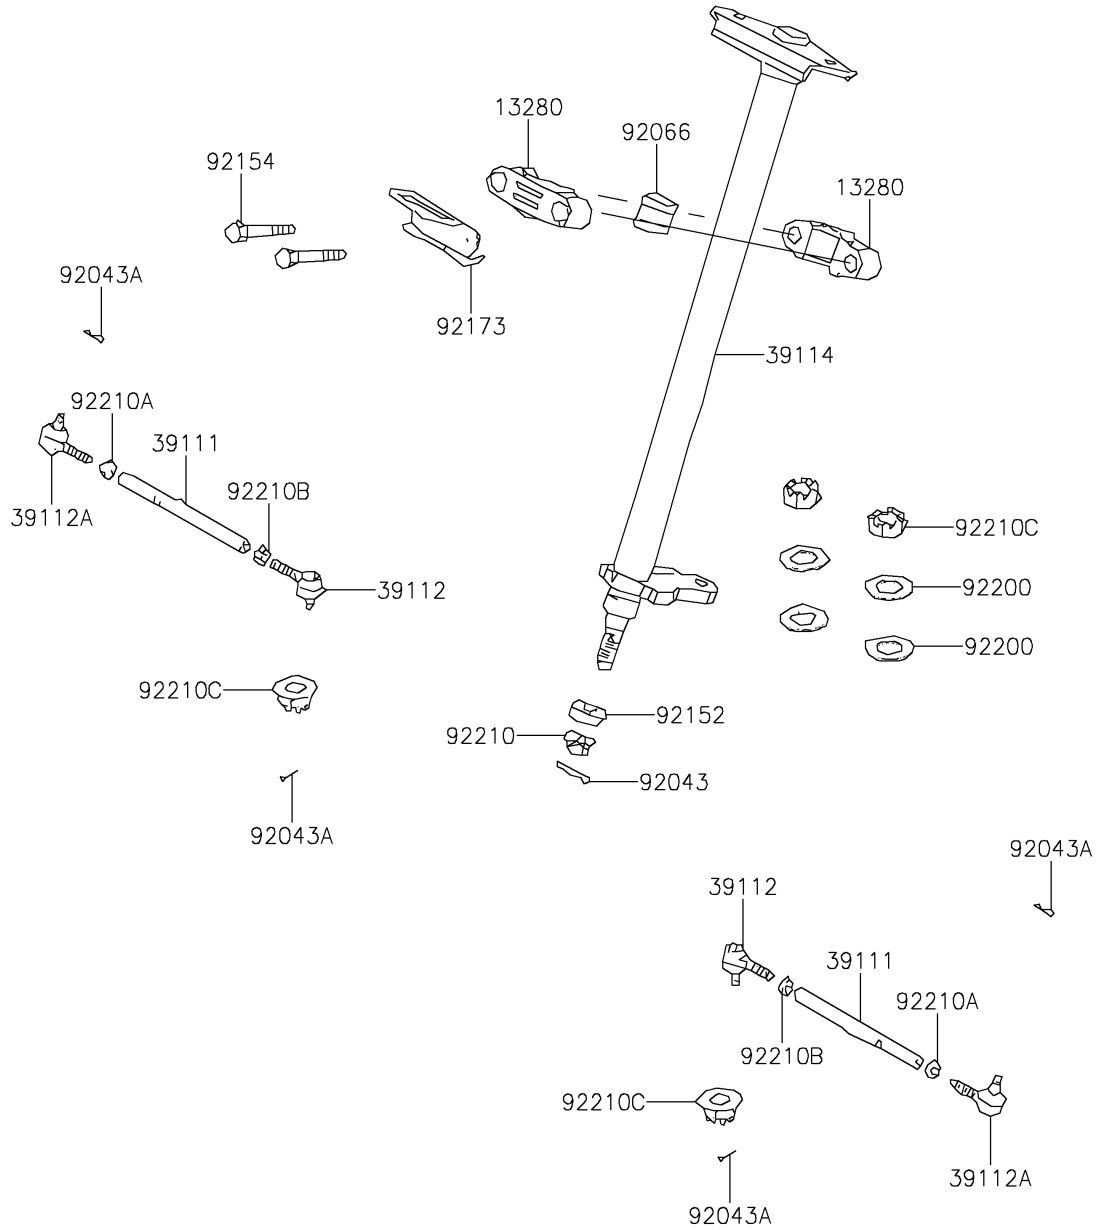

2013 BRUTE FORCE® 300 PARTS DIAGRAM

Steering Shaft

F2121

2013 BRUTE FORCE® 300 PARTS LIST

Steering Shaft

ITEM NAME	PART NUMBER	QUANTITY
HOLDER,STEERING (Ref # 13280)	13280-Y015	1
ROD-TIE (Ref # 39111)	39111-Y002	1
RODEND-TIE (Ref # 39112)	39112-Y005	1
RODEND-TIE (Ref # 39112A)	39112-Y006	1
SHAFT-COMP-STRG (Ref # 39114)	39114-Y002	1
PIN,3X25 (Ref # 92043)	92043-Y009	1
PIN,2.5X25 (Ref # 92043A)	92043-Y018	1
PLUG (Ref # 92066)	92066-Y011	1
COLLAR (Ref # 92152)	92152-Y019	1
BOLT,FANGE,8X60 (Ref # 92154)	92154-Y024	1
CLAMP,STEERING HOLDER (Ref # 92173)	92173-Y012	1
WASHER,10MM (Ref # 92200)	92200-Y047	1
NUT,14MM (Ref # 92210)	92210-Y012	1
NUT,10MM (Ref # 92210A)	92210-Y021	1
NUT,10MM (Ref # 92210B)	92210-Y022	1
NUT (Ref # 92210C)	92210-Y043	1