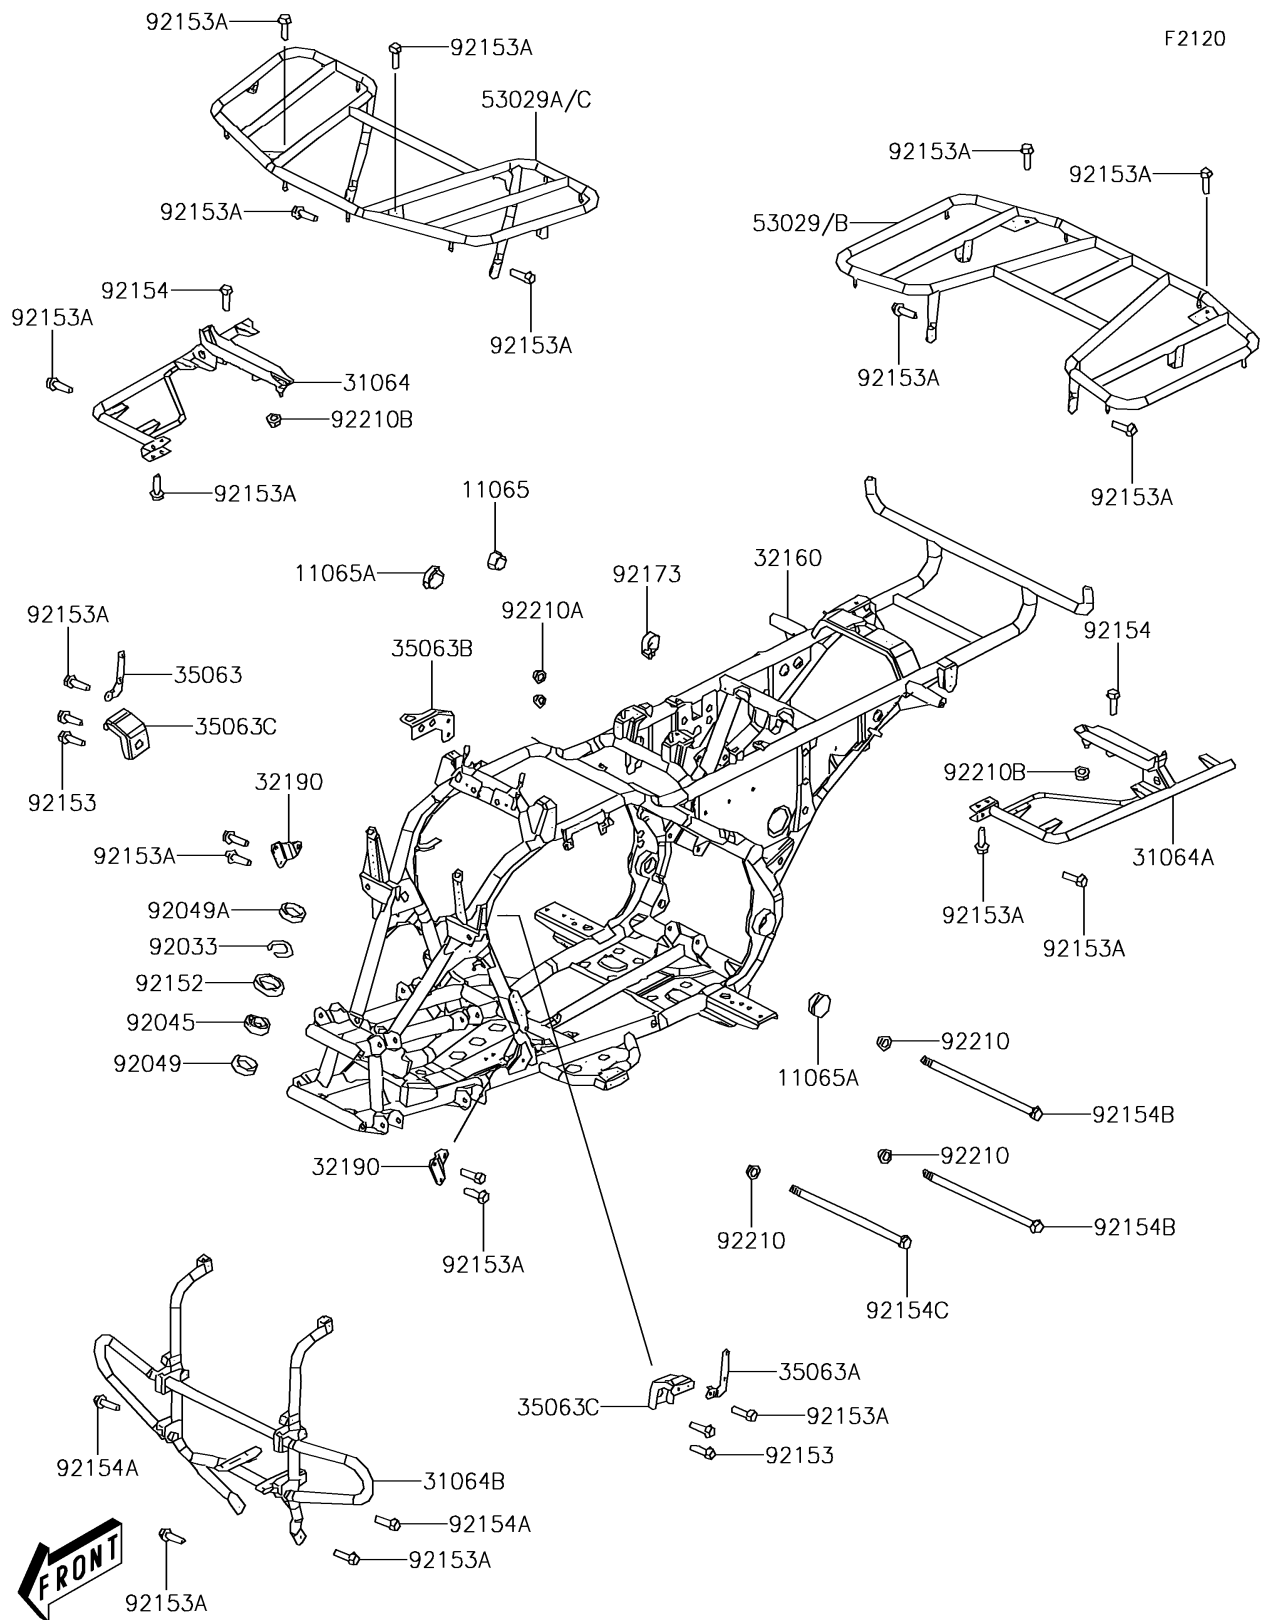

2013 BRUTE FORCE® 300 PARTS DIAGRAM

Frame

2013 BRUTE FORCE® 300 PARTS LIST

Frame

ITEM NAME	PART NUMBER	QUANTITY
CAP,PIPE (Ref # 11065)	11065-Y019	1
CAP,PIPE (Ref # 11065A)	11065-Y020	1
PIPE-COMP,FLOOR PANEL,RH (Ref # 31064)	31064-Y005	1
PIPE-COMP,FLOOR PANEL,LH (Ref # 31064A)	31064-Y006	1
PIPE-COMP,FR BUMPER,BLACK (Ref # 31064B)	31064-Y007-945	1
FRAME-COMP,MAIN (Ref # 32160)	32160-Y003	1
BRACKET-ENGINE (Ref # 32190)	32190-Y003	1
STAY,SIDE COVER,RH (Ref # 35063)	35063-Y010	1
STAY,SIDE COVER,LH (Ref # 35063A)	35063-Y011	1
STAY,STOP SWICTH (Ref # 35063B)	35063-Y012	1
STAY,FR CARRIER (Ref # 35063C)	35063-Y013	1
CARRIER,RR,BLACK (Ref # 53029B)	53029-Y003-945	1
CARRIER,FR,BLACK (Ref # 53029C)	53029-Y004-945	1
RING-SNAP (Ref # 92033)	92033-Y026	1
BEARING-BALL,6203 (Ref # 92045)	92045-Y030	1
SEAL-OIL,22X35X7 (Ref # 92049)	92049-Y005	1
SEAL-OIL,27X40X6 (Ref # 92049A)	92049-Y023	1
COLLAR (Ref # 92152)	92152-Y025	1
BOLT,FLANGE,6X12 (Ref # 92153)	92153-Y023	1
BOLT,FLANGE,8X16 (Ref # 92153A)	92153-Y032	1
BOLT,FLANGE,8X35 (Ref # 92154)	92154-Y021	1
BOLT,FLANGE,8X25 (Ref # 92154A)	92154-Y046	1
BOLT,FLANGE,10X85 (Ref # 92154B)	92154-Y047	1
BOLT,FLANGE,10X160 (Ref # 92154C)	92154-Y048	1
CLAMP,FUEL PIPE (Ref # 92173)	92173-Y027	1
NUT,10MM (Ref # 92210)	92210-Y009	1
NUT,6MM (Ref # 92210A)	92210-Y026	1
NUT,8MM (Ref # 92210B)	92210-Y028	1