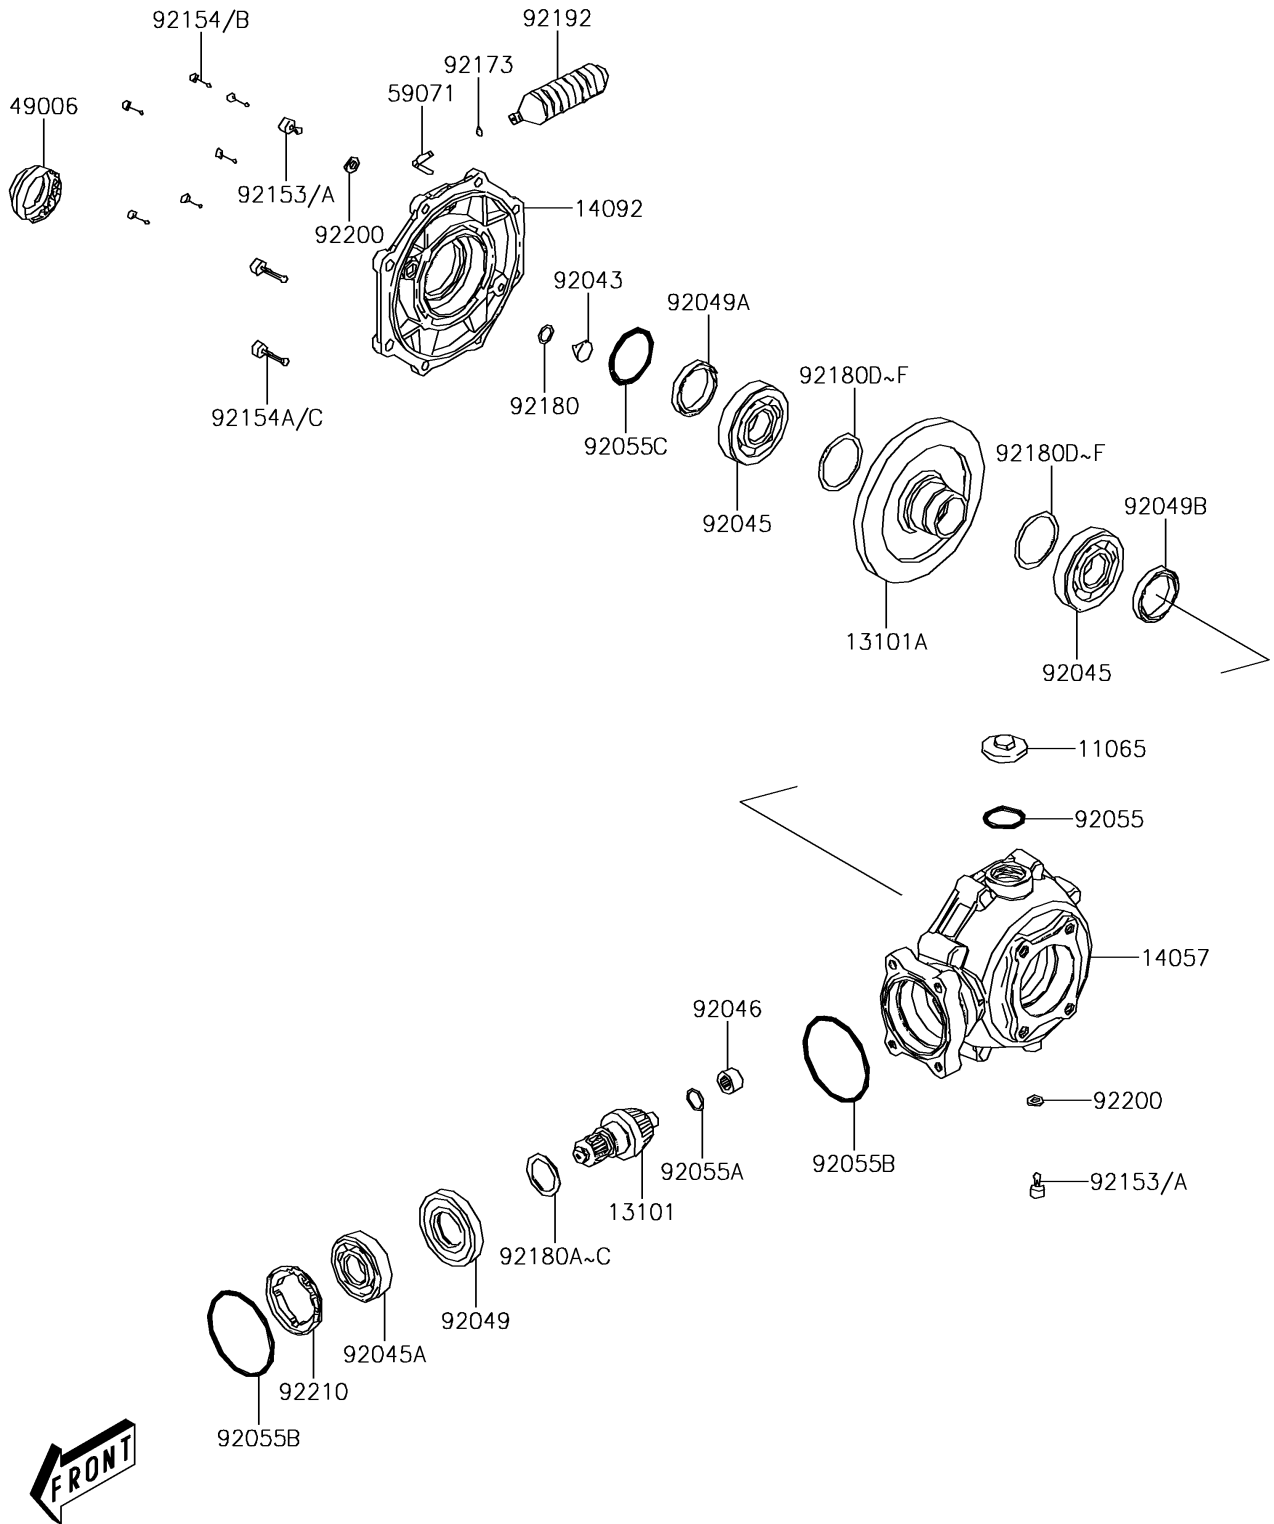

2015 BRUTE FORCE® 300 PARTS DIAGRAM

Drive Shaft/Final Gear

E3132

2015 BRUTE FORCE® 300 PARTS LIST

Drive Shaft/Final Gear

ITEM NAME	PART NUMBER	QUANTITY
CAP (Ref # 11065)	11065-Y006	1
GEAR-ASSY,PINION (Ref # 13101)	13101-Y001	1
GEAR-ASSY,RING (Ref # 13101A)	13101-Y002	1
CASE-COMP-GEAR (Ref # 14057)	14057-Y001	1
COVER,RH (Ref # 14092)	14092-Y018	1
BOOT,RR,AXLE SHAFT (Ref # 49006)	49006-Y007	1
JOINT,BREATHER (Ref # 59071)	59071-Y002	1
PIN,RING GEAR,STOPPER (Ref # 92043)	92043-Y022	1
BEARING-BALL,6009 (Ref # 92045)	92045-Y022	2
BEARING-BALL,6206 (Ref # 92045A)	92045-Y029	1
BEARING-NEEDLE,14X20X12 (Ref # 92046)	92046-Y007	1
SEAL-OIL,35X70X10 (Ref # 92049)	92049-Y020	1
SEAL-OIL,44X60X7 (Ref # 92049A)	92049-Y021	1
SEAL-OIL,42X62X7 (Ref # 92049B)	92049-Y022	1
RING-O,30.8MM (Ref # 92055)	92055-Y005	1
CIRCLIP (Ref # 92055A)	92055-Y031	1
RING-O,74.4X3.1 (Ref # 92055B)	92055-Y032	2
RING-O,31.7X3.5 (Ref # 92055C)	92055-Y033	1
BOLT,FLANGE,8X12 (Ref # 92153)	92153-Y001	2
BOLT,8X30 (Ref # 92154)	92154-Y033	6
BOLT,10X35 (Ref # 92154A)	92154-Y045	2
CLAMP,10.5 (Ref # 92173)	92173-Y023	1
SHIM,T=0.3 (Ref # 92180)	92180-Y025	1
SHIM,PINION GEAR,A (Ref # 92180A)	92180-Y026	AR
SHIM,PINION GEAR,B (Ref # 92180B)	92180-Y027	AR
SHIM,PINION GEAR,C (Ref # 92180C)	92180-Y028	AR
SHIM,RING GEAR,A (Ref # 92180D)	92180-Y029	AR
SHIM,RING GEAR,B (Ref # 92180E)	92180-Y030	AR
SHIM,RING GEAR,C (Ref # 92180F)	92180-Y031	AR

2015 BRUTE FORCE® 300 PARTS LIST

Drive Shaft/Final Gear

ITEM NAME	PART NUMBER	QUANTITY
TUBE,BREATHER (Ref # 92192)	92192-Y016	1
WASHER,8MM (Ref # 92200)	92200-Y010	2
NUT,LOCK,65MM (Ref # 92210)	92210-Y052	1