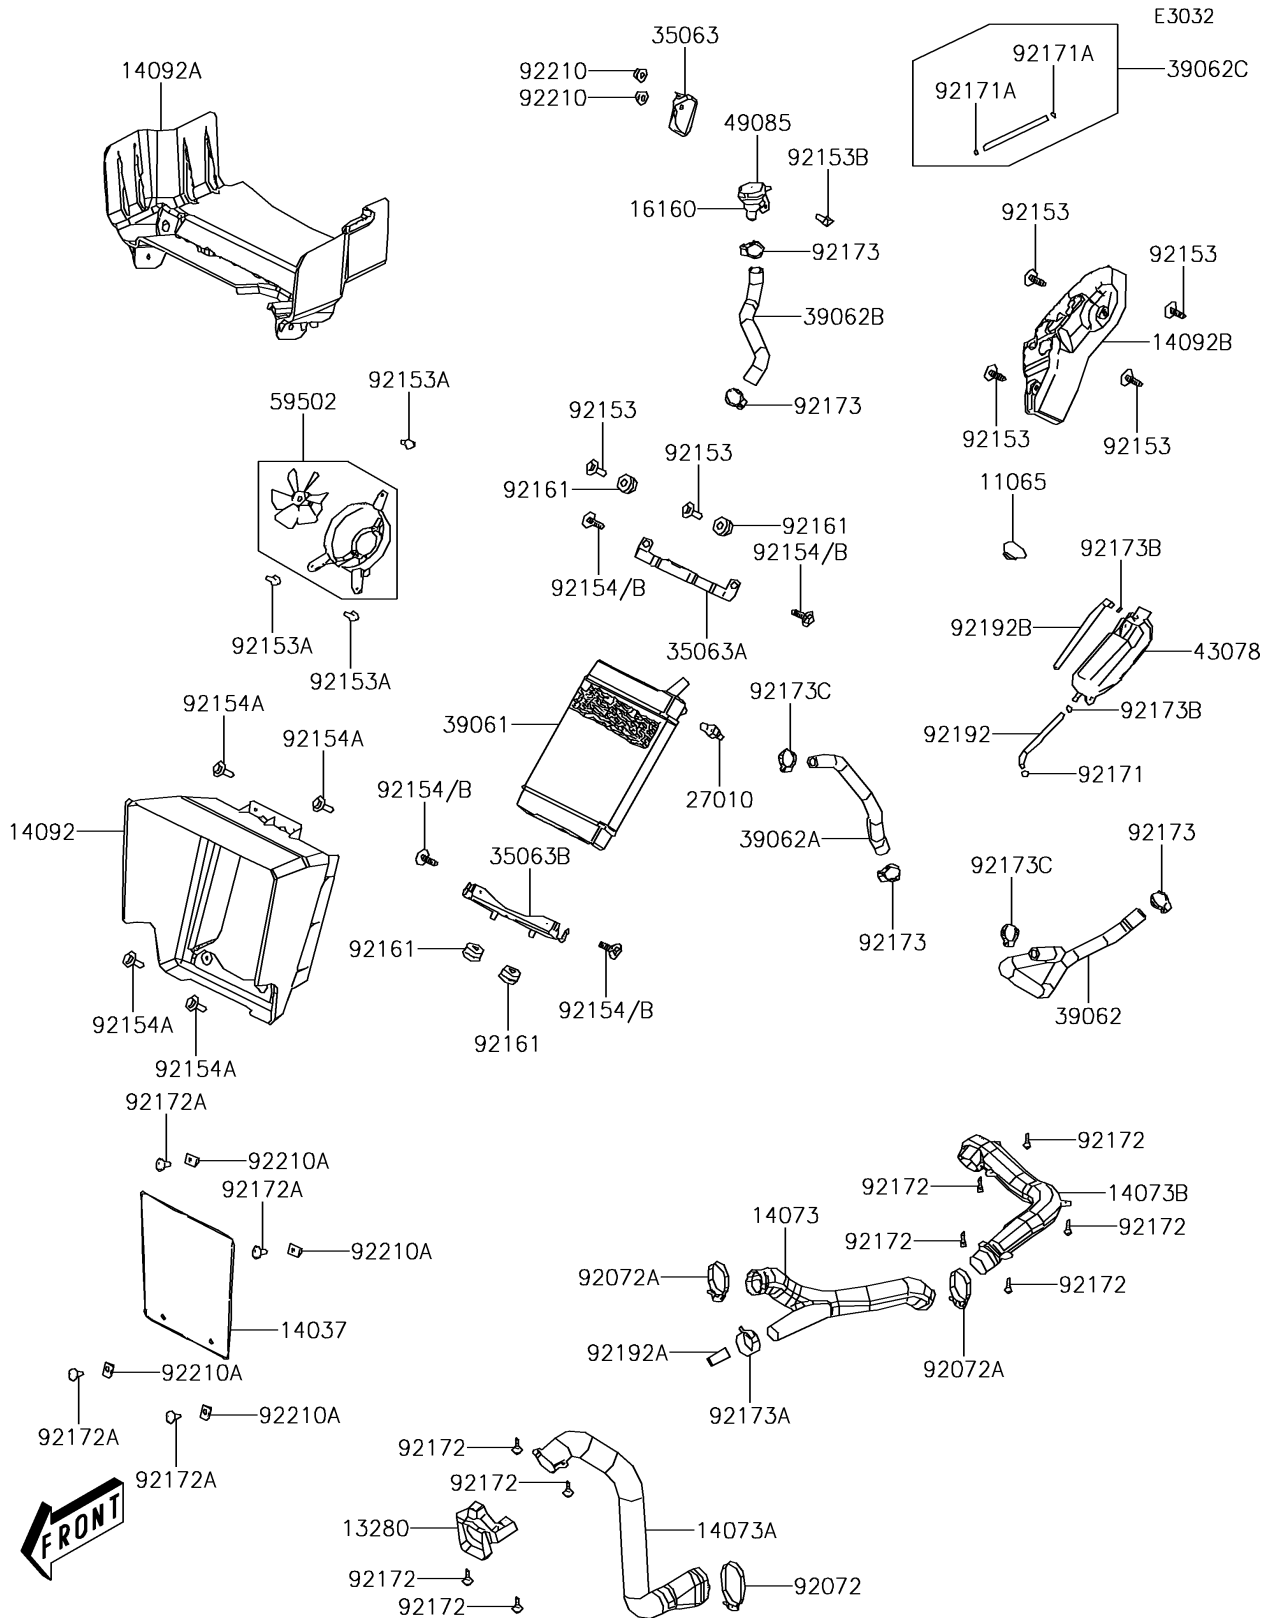

2013 BRUTE FORCE® 300 PARTS DIAGRAM

Radiator

2013 BRUTE FORCE® 300 PARTS LIST

Radiator

ITEM NAME	PART NUMBER	QUANTITY
CAP,RESERVE TANK (Ref # 11065)	11065-Y021	1
HOLDER,DUCT (Ref # 13280)	13280-Y017	1
SCREEN (Ref # 14037)	14037-Y003	1
DUCT (Ref # 14073)	14073-Y004	1
DUCT (Ref # 14073A)	14073-Y005	1
DUCT (Ref # 14073B)	14073-Y006	1
COVER,RADIATOR,S.BLACK (Ref # 14092)	14092-Y019-933	1
COVER,RADIATOR,S.BLACK (Ref # 14092A)	14092-Y020-933	1
COVER,MASTER CYLINDER (Ref # 14092B)	14092-Y021	1
BODY,PRESSURE CAP (Ref # 16160)	16160-Y003	1
SWITCH,THERMOSTAT (Ref # 27010)	27010-Y007	1
STAY,CAP-ASSY (Ref # 35063)	35063-Y014	1
STAY,RADIATOR,UPP (Ref # 35063A)	35063-Y015	1
STAY,RADIATOR,LWR (Ref # 35063B)	35063-Y016	1
RADIATOR-ASSY (Ref # 39061)	39061-Y001	1
HOSE-COOLING (Ref # 39062)	39062-Y002	1
HOSE-COOLING (Ref # 39062A)	39062-Y003	1
HOSE-COOLING (Ref # 39062B)	39062-Y004	1
HOSE-COOLING (Ref # 39062C)	39062-Y005	1
RESERVOIR,TANK (Ref # 43078)	43078-Y002	1
CAP-ASSY-PRESSURE (Ref # 49085)	49085-Y001	1
FAN-ASSY (Ref # 59502)	59502-Y001	1
BAND (Ref # 92072)	92072-Y009	1
BAND (Ref # 92072A)	92072-Y010	1
BOLT,6X16 (Ref # 92153)	92153-Y018	1
BOLT,6X20 (Ref # 92153A)	92153-Y019	1
BOLT,FLANGE,6X12 (Ref # 92153B)	92153-Y023	1
BOLT,5X12 (Ref # 92154A)	92154-Y049	1
BOLT,6X12 (Ref # 92154B)	92154-Y050	1

2013 BRUTE FORCE® 300 PARTS LIST

Radiator

ITEM NAME	PART NUMBER	QUANTITY
DAMPER (Ref # 92161)	92161-Y006	1
CLAMP (Ref # 92171)	92171-Y011	1
CLAMP (Ref # 92171A)	92171-Y017	1
SCREW,TAPPING,5X16 (Ref # 92172)	92172-Y020	1
SCREW,4MM (Ref # 92172A)	92172-Y049	1
CLAMP (Ref # 92173)	92173-Y005	1
CLAMP (Ref # 92173A)	92173-Y024	1
CLAMP (Ref # 92173B)	92173-Y025	1
CLAMP (Ref # 92173C)	92173-Y026	1
TUBE (Ref # 92192)	92192-Y018	1
TUBE,DRAIN (Ref # 92192A)	92192-Y019	1
TUBE,DRAIN (Ref # 92192B)	92192-Y023	1
NUT,6MM (Ref # 92210)	92210-Y026	1
NUT,4MM (Ref # 92210A)	92210-Y054	1