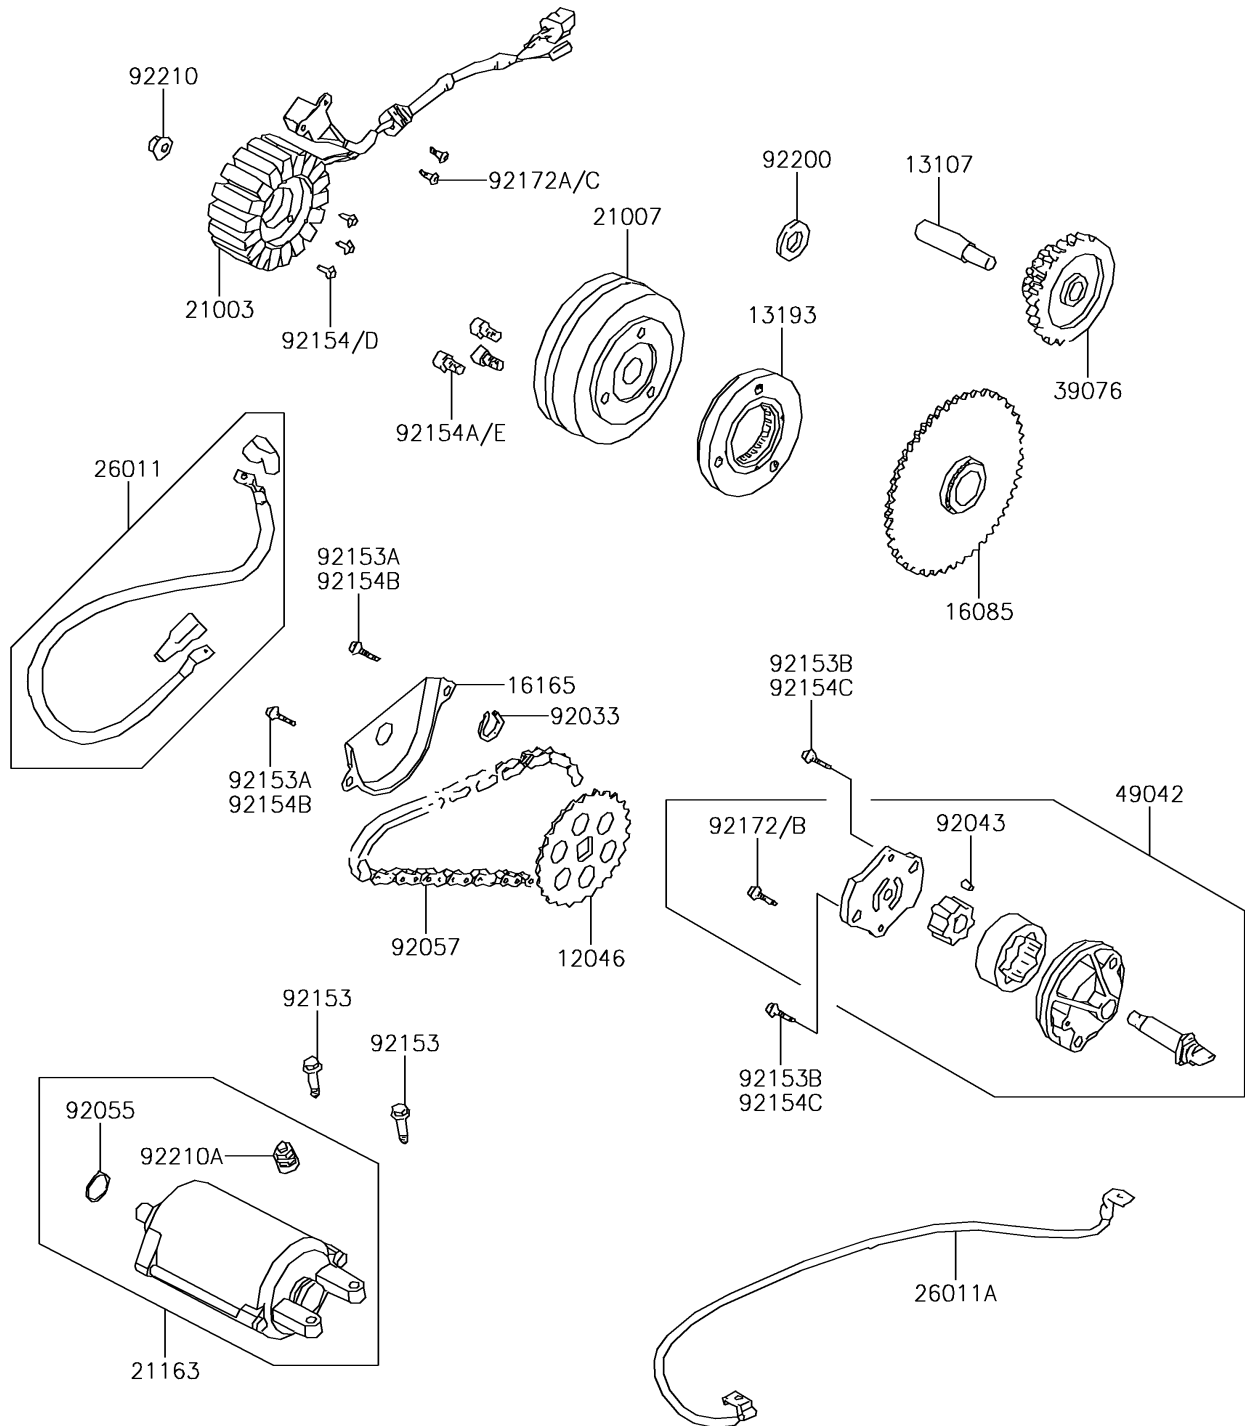

## 2016 BRUTE FORCE® 300 PARTS DIAGRAM

Generator

E1810

## 2016 BRUTE FORCE® 300 PARTS LIST

Generator

ITEM NAME	PART NUMBER	QUANTITY
SPROCKET,OIL PUMP DRIVEN (Ref # 12046)	12046-Y001	1
SHAFT,STARTER REDUCTION (Ref # 13107)	13107-Y008	1
CLUTCH-ASSY-ONEWAY (Ref # 13193)	13193-Y002	1
GEAR,STARTER (Ref # 16085)	16085-Y009	1
SEPARATOR,OIL (Ref # 16165)	16165-Y003	1
STATOR (Ref # 21003)	21003-Y007	1
ROTOR (Ref # 21007)	21007-Y007	1
STARTER-ELECTRIC (Ref # 21163)	21163-Y003	1
WIRE-LEAD,STARTER CABLE (Ref # 26011)	26011-Y001	1
WIRE-LEAD,EARTH (Ref # 26011A)	26011-Y002	1
LIMITER,STARTER REDUCTION (Ref # 39076)	39076-Y002	1
PUMP-OIL (Ref # 49042)	49042-Y003	1
RING-SNAP,10MM (Ref # 92033)	92033-Y019	1
PIN,DOWEL,4X65 (Ref # 92043)	92043-Y015	1
RING-O,24.4X3.1 (Ref # 92055)	92055-Y025	1
CHAIN,OIL PUMP (Ref # 92057)	92057-Y006	1
BOLT,FLANGE,6X22 (Ref # 92153)	92153-Y003	1
BOLT,FLANGE,6X12 (Ref # 92154B)	92154-Y035	1
BOLT,FLANGE,6X28 (Ref # 92154C)	92154-Y068	1
BOLT,HEX,5X32 (Ref # 92154D)	92154-Y112	1
BOLT,8X15 (Ref # 92154E)	92154-Y123	1
SCREW,3X10 (Ref # 92172B)	92172-Y066	1
SCREW,5X16 (Ref # 92172C)	92172-Y067	1
WASHER,14X28X2 (Ref # 92200)	92200-Y026	1
NUT,FLANGE,14MM (Ref # 92210)	92210-Y038	1
NUT,6MM (Ref # 92210A)	92210-Y039	1