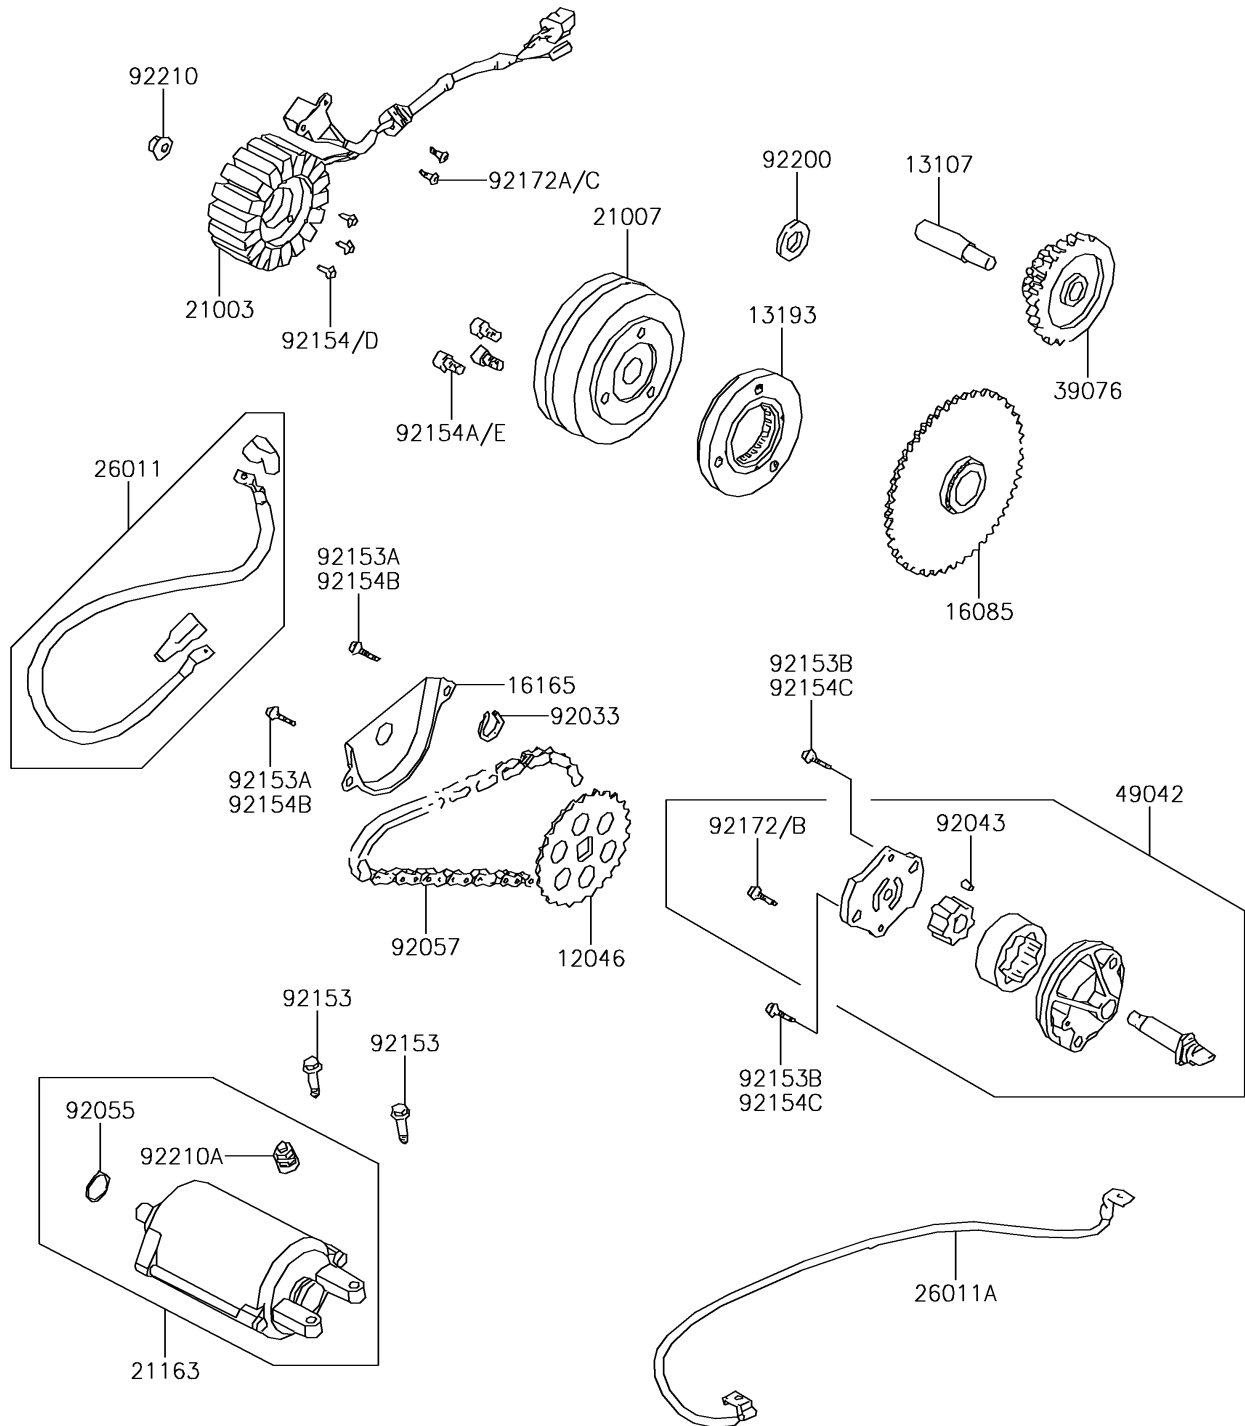

2013 BRUTE FORCE® 300 PARTS DIAGRAM

Generator

E1810

2013 BRUTE FORCE® 300 PARTS LIST

Generator

ITEM NAME	PART NUMBER	QUANTITY
SPROCKET,OIL PUMP DRIVEN (Ref # 12046)	12046-Y001	1
SHAFT,STARTER REDUCTION (Ref # 13107)	13107-Y008	1
CLUTCH-ASSY-ONEWAY (Ref # 13193)	13193-Y002	1
GEAR,STARTER (Ref # 16085)	16085-Y009	1
SEPARATOR,OIL (Ref # 16165)	16165-Y003	1
STATOR (Ref # 21003)	21003-Y007	1
ROTOR (Ref # 21007)	21007-Y007	1
STARTER-ELECTRIC (Ref # 21163)	21163-Y003	1
WIRE-LEAD,STARTER CABLE (Ref # 26011)	26011-Y001	1
WIRE-LEAD,EARTH (Ref # 26011A)	26011-Y002	1
LIMITER,STARTER REDUCTION (Ref # 39076)	39076-Y002	1
PUMP-OIL (Ref # 49042)	49042-Y003	1
RING-SNAP,10MM (Ref # 92033)	92033-Y019	1
PIN,DOWEL,4X65 (Ref # 92043)	92043-Y015	1
RING-O,24.4X3.1 (Ref # 92055)	92055-Y025	1
CHAIN,OIL PUMP (Ref # 92057)	92057-Y006	1
BOLT,FLANGE,6X22 (Ref # 92153)	92153-Y003	1
BOLT,FLANGE,6X12 (Ref # 92153A)	92153-Y046	1
BOLT,FLANGE,6X28 (Ref # 92153B)	92153-Y052	1
BOLT,HEX,5X32 (Ref # 92154)	92154-Y015	1
BOLT,SOCKET,8X15 (Ref # 92154A)	92154-Y016	1
SCREW,3X10 (Ref # 92172)	92172-Y006	1
SCREW,5X16 (Ref # 92172A)	92172-Y010	1
WASHER,14X28X2 (Ref # 92200)	92200-Y026	1
NUT,FLANGE,14MM (Ref # 92210)	92210-Y038	1
NUT,6MM (Ref # 92210A)	92210-Y039	1