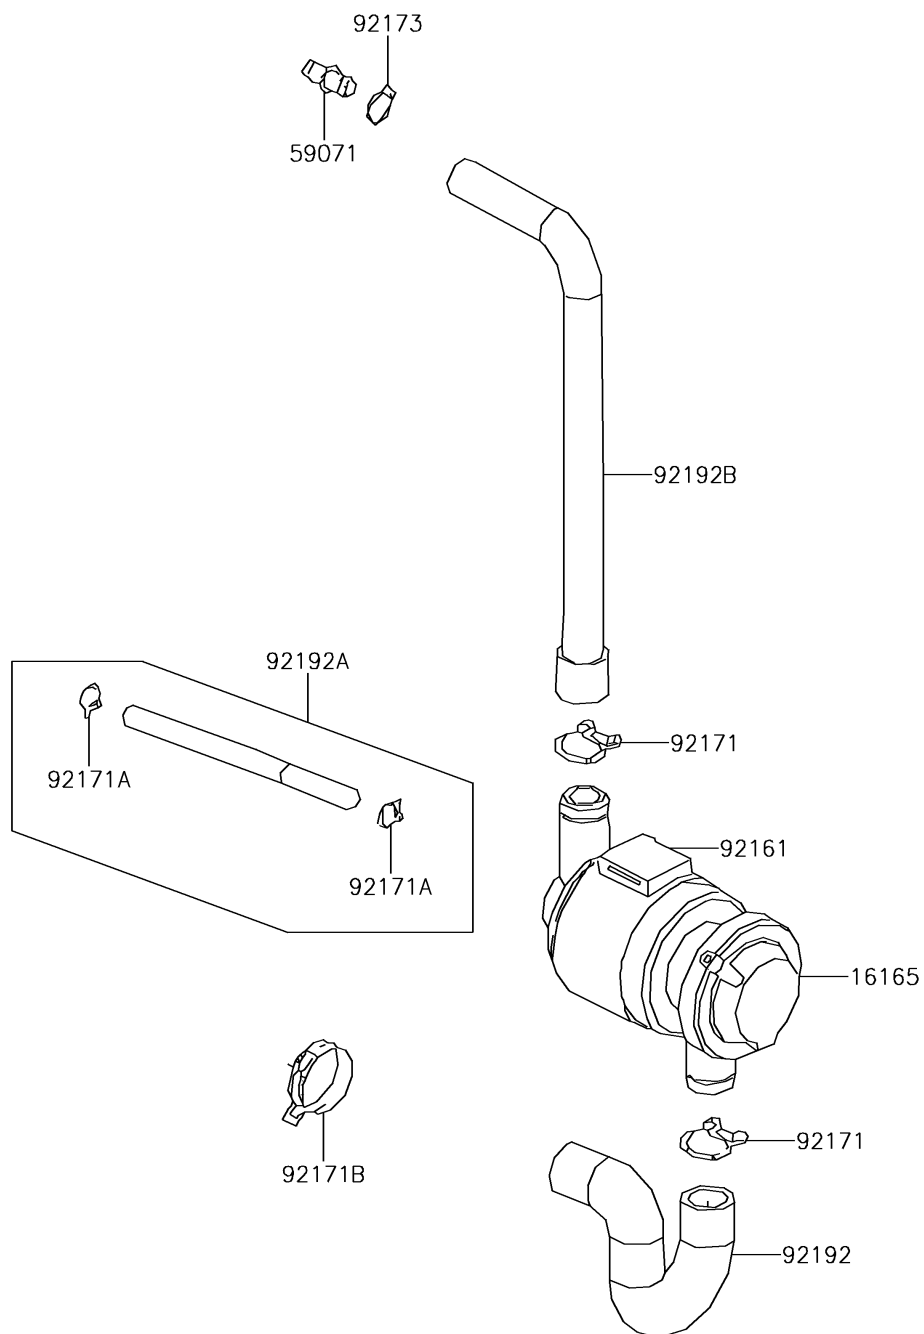

2015 BRUTE FORCE® 300 PARTS DIAGRAM

Second Air

E1650

2015 BRUTE FORCE® 300 PARTS LIST

Second Air

ITEM NAME	PART NUMBER	QUANTITY
SEPARATOR (Ref # 16165)	16165-Y004	1
JOINT (Ref # 59071)	59071-Y001	1
DAMPER (Ref # 92161)	92161-Y008	1
CLAMP (Ref # 92171)	92171-Y016	1
CLAMP (Ref # 92171A)	92171-Y017	1
CLAMP (Ref # 92171B)	92171-Y022	1
CLAMP (Ref # 92173)	92173-Y020	1
TUBE (Ref # 92192)	92192-Y020	1
TUBE,VACUUM (Ref # 92192A)	92192-Y021	1
TUBE (Ref # 92192B)	92192-Y022	1