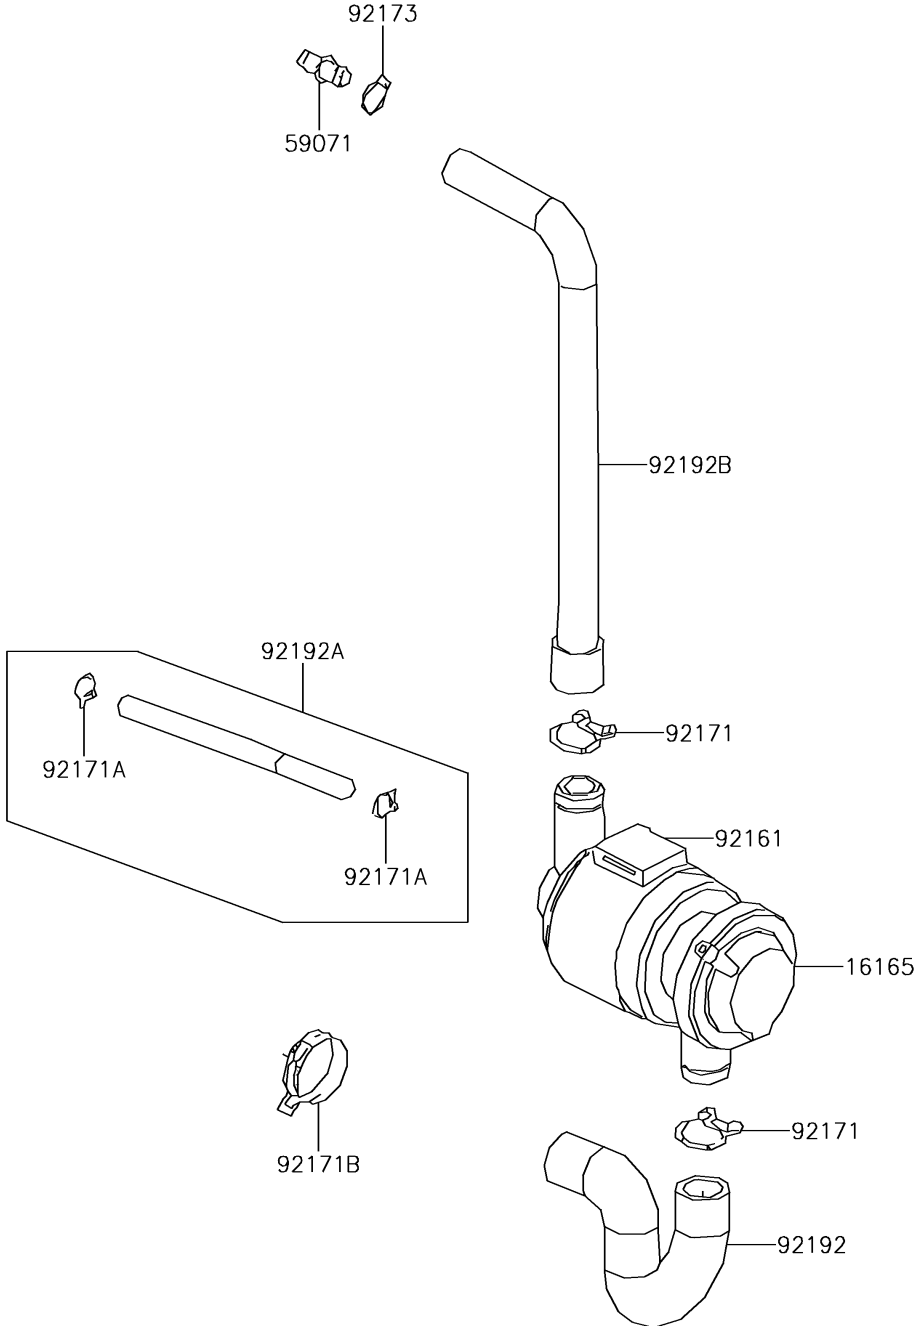

2013 BRUTE FORCE® 300 PARTS DIAGRAM

Second Air

E1650

2013 BRUTE FORCE® 300 PARTS LIST

Second Air

ITEM NAME	PART NUMBER	QUANTITY
SEPARATOR (Ref # 16165)	16165-Y004	1
JOINT (Ref # 59071)	59071-Y001	1
DAMPER (Ref # 92161)	92161-Y008	1
CLAMP (Ref # 92171)	92171-Y016	1
CLAMP (Ref # 92171A)	92171-Y017	1
CLAMP (Ref # 92171B)	92171-Y022	1
CLAMP (Ref # 92173)	92173-Y020	1
TUBE (Ref # 92192)	92192-Y020	1
TUBE,VACUUM (Ref # 92192A)	92192-Y021	1
TUBE (Ref # 92192B)	92192-Y022	1