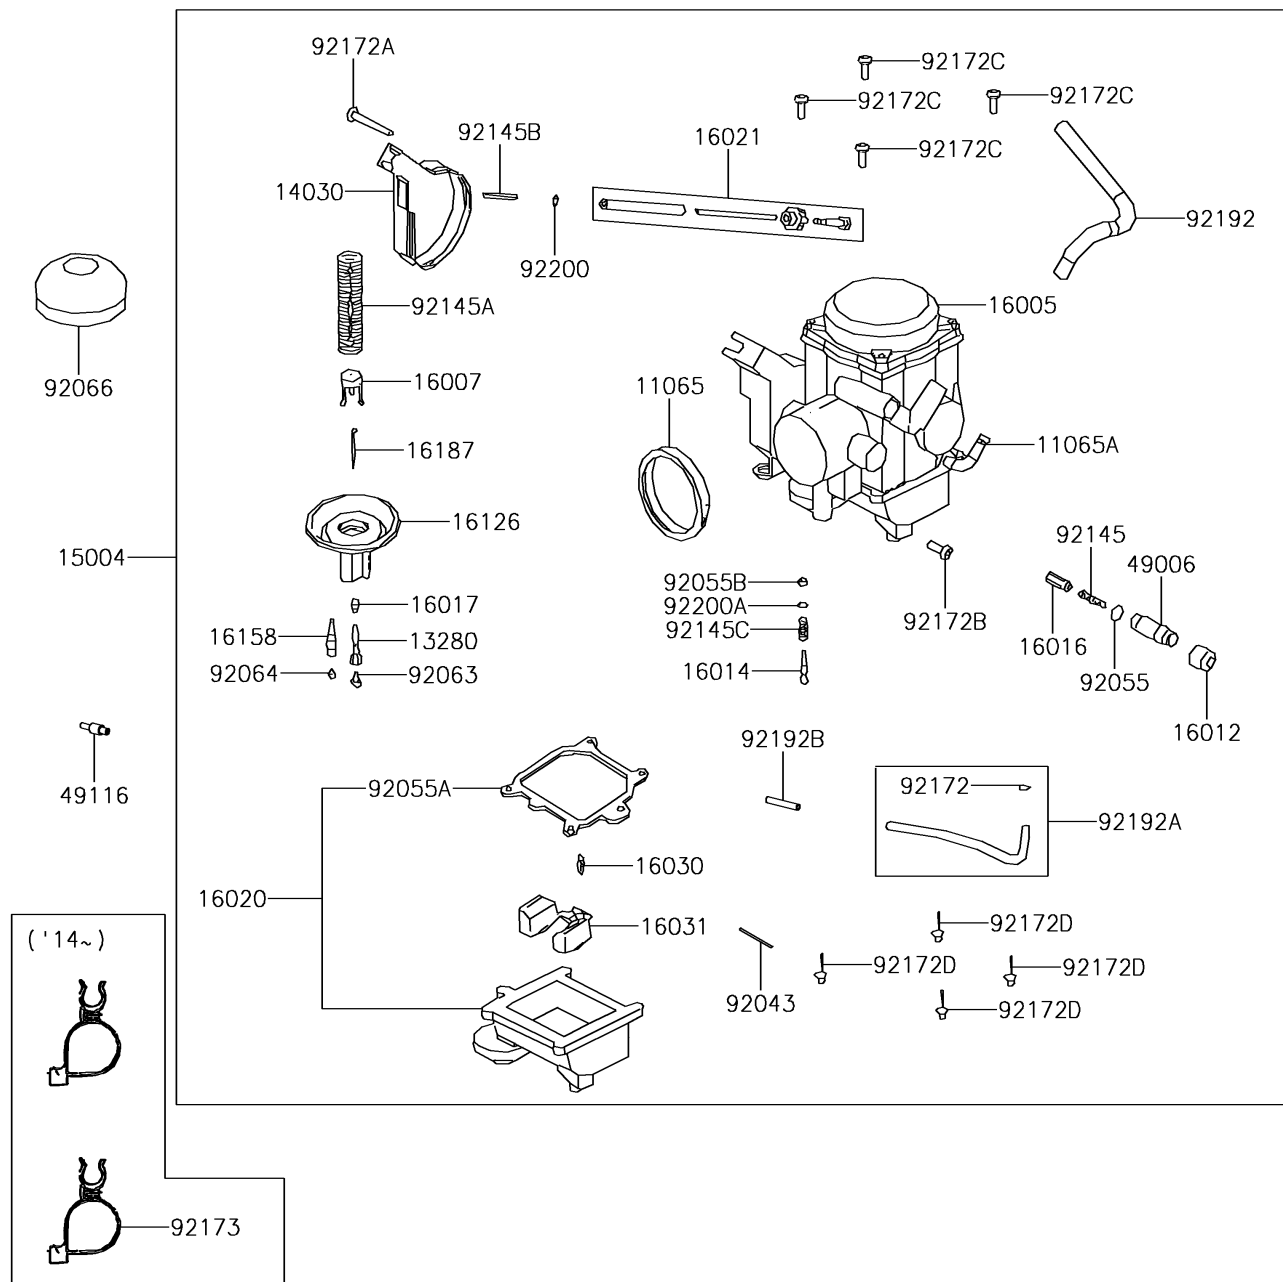

2016 BRUTE FORCE® 300 PARTS DIAGRAM

Carburetor

E1611

2016 BRUTE FORCE® 300 PARTS LIST

Carburetor

ITEM NAME	PART NUMBER	QUANTITY
CAP (Ref # 11065)	11065-Y013	1
CAP (Ref # 11065A)	11065-Y014	1
HOLDER (Ref # 13280)	13280-Y014	1
COVER-CARBURETOR (Ref # 14030)	14030-Y001	1
CARBURETOR-ASSY (Ref # 15004)	15004-Y004	1
TOP-CHAMBER (Ref # 16005)	16005-Y003	1
SEAT-SPRING (Ref # 16007)	16007-Y003	1
CAP-STARTER PLUNGER (Ref # 16012)	16012-Y001	1
SCREW-PILOT AIR (Ref # 16014)	16014-Y002	1
PLUNGER,STARTER (Ref # 16016)	16016-Y002	1
JET-NEEDLE (Ref # 16017)	16017-Y004	1
CHAMBER-FLOAT (Ref # 16020)	16020-Y005	1
SCREW-THROTTLE STOP (Ref # 16021)	16021-Y003	1
VALVE-FLOAT (Ref # 16030)	16030-Y003	1
FLOAT (Ref # 16031)	16031-Y002	1
VALVE,VACUUM (Ref # 16126)	16126-Y003	1
JET-SLOW (Ref # 16158)	16158-Y003	1
NEEDLE-JET (Ref # 16187)	16187-Y003	1
BOOT,STARTER PLUNGER (Ref # 49006)	49006-Y004	1
VALVE-ASSY (Ref # 49116)	49116-1126	1
PIN,FLOAT (Ref # 92043)	92043-Y017	1
RING-O,STARTER PLUNGER (Ref # 92055)	92055-Y027	1
RING-O,FLOAT CHAMBER (Ref # 92055A)	92055-Y028	1
RING-O (Ref # 92055B)	92055-Y029	1
JET-MAIN,#108 (Ref # 92063)	92063-Y005	1
JET-PILOT,#60 (Ref # 92064)	92064-Y002	1
PLUG (Ref # 92066)	92066-Y008	1
SPRING,PLUNGER (Ref # 92145)	92145-Y031	1
SPRING,VACUUM VALVE (Ref # 92145A)	92145-Y032	1

2016 BRUTE FORCE® 300 PARTS LIST

Carburetor

ITEM NAME	PART NUMBER	QUANTITY
SPRING,THROTTLE STOP SCREW (Ref # 92145B)	92145-Y033	1
SPRING (Ref # 92145C)	92145-Y034	1
CLAMP (Ref # 92172)	92172-Y023	1
SCREW,PAN (Ref # 92172A)	92172-Y033	1
SCREW,DRAIN (Ref # 92172B)	92172-Y034	1
SCREW,PAN,4X8 (Ref # 92172C)	92172-Y035	1
SCREW,PAN,4X14 (Ref # 92172D)	92172-Y036	1
CLAMP (Ref # 92173)	92173-Y028	1
TUBE (Ref # 92192)	92192-Y014	1
TUBE,ASSY (Ref # 92192A)	92192-Y024	1
TUBE,PINK (Ref # 92192B)	92192-Y028	1
WASHER (Ref # 92200)	92200-Y037	1
WASHER (Ref # 92200A)	92200-Y038	1