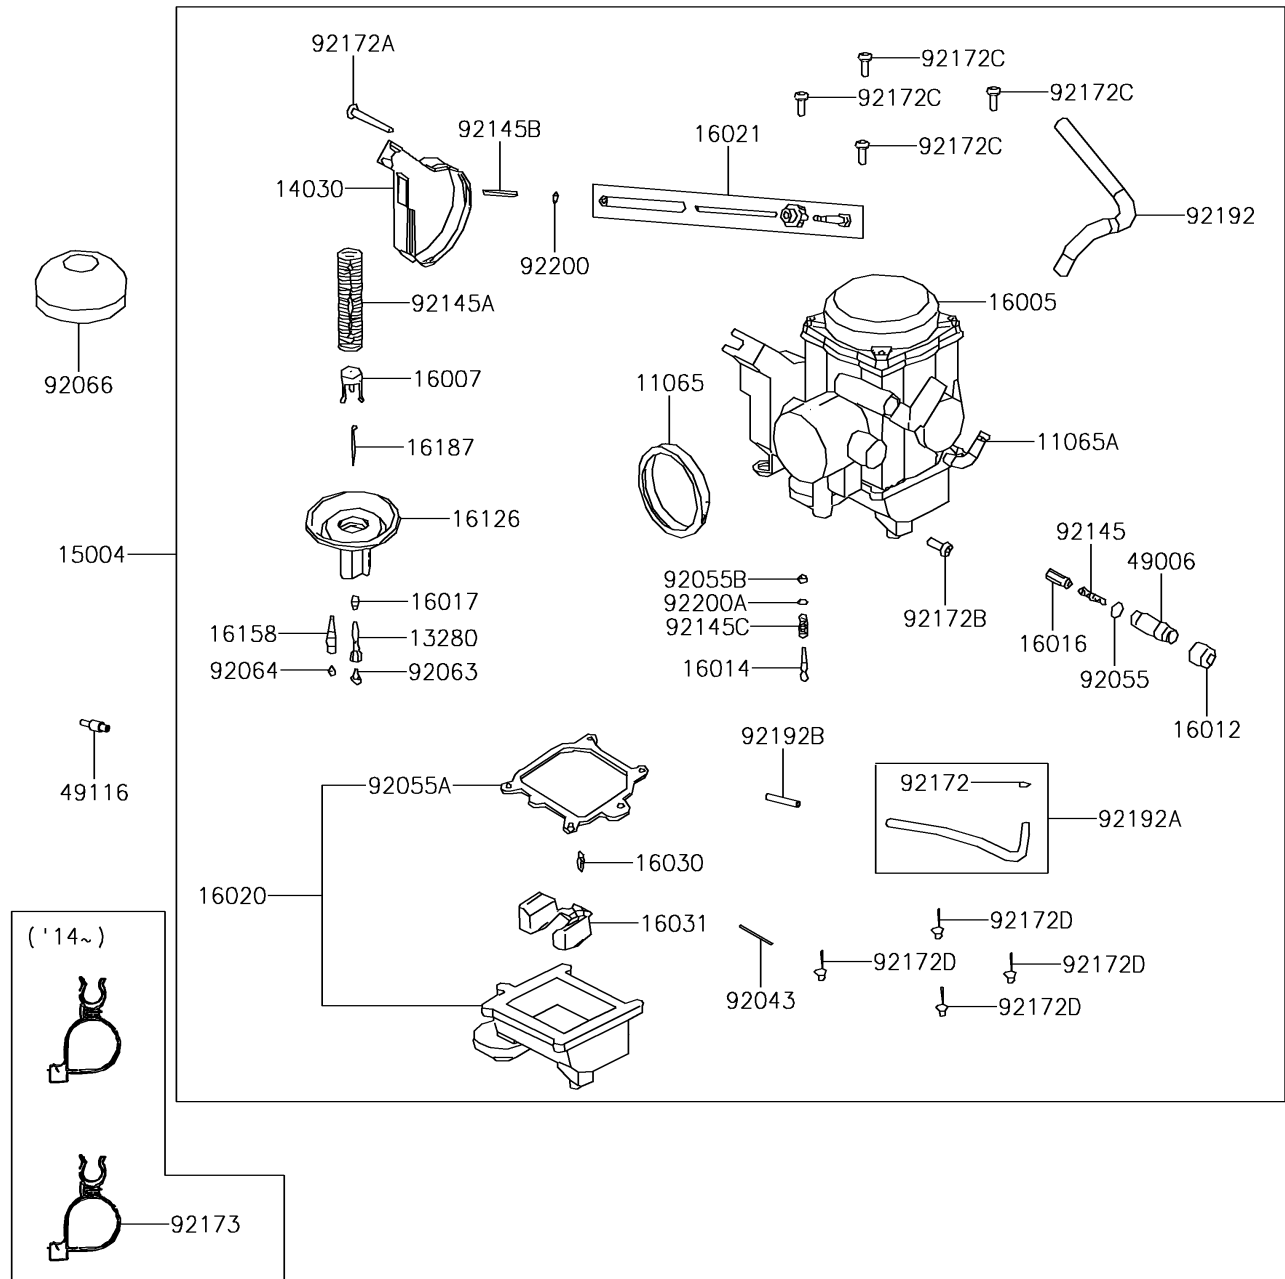

2013 BRUTE FORCE® 300 PARTS DIAGRAM

Carburetor

E1611

2013 BRUTE FORCE® 300 PARTS LIST

Carburetor

ITEM NAME	PART NUMBER	QUANTITY
CAP (Ref # 11065)	11065-Y013	1
CAP (Ref # 11065A)	11065-Y014	1
HOLDER (Ref # 13280)	13280-Y014	1
COVER-CARBURETOR (Ref # 14030)	14030-Y001	1
CARBURETOR-ASSY (Ref # 15004)	15004-Y004	1
TOP-CHAMBER (Ref # 16005)	16005-Y003	1
SEAT-SPRING (Ref # 16007)	16007-Y003	1
CAP-STARTER PLUNGER (Ref # 16012)	16012-Y001	1
SCREW-PILOT AIR (Ref # 16014)	16014-Y002	1
PLUNGER,STARTER (Ref # 16016)	16016-Y002	1
JET-NEEDLE (Ref # 16017)	16017-Y004	1
CHAMBER-FLOAT (Ref # 16020)	16020-Y005	1
SCREW-THROTTLE STOP (Ref # 16021)	16021-Y003	1
VALVE-FLOAT (Ref # 16030)	16030-Y003	1
FLOAT (Ref # 16031)	16031-Y002	1
VALVE,VACUUM (Ref # 16126)	16126-Y003	1
JET-SLOW (Ref # 16158)	16158-Y003	1
NEEDLE-JET (Ref # 16187)	16187-Y003	1
BOOT,STARTER PLUNGER (Ref # 49006)	49006-Y004	1
VALVE-ASSY (Ref # 49116)	49116-1126	1
PIN,FLOAT (Ref # 92043)	92043-Y017	1
RING-O,STARTER PLUNGER (Ref # 92055)	92055-Y027	1
RING-O,FLOAT CHAMBER (Ref # 92055A)	92055-Y028	1
RING-O (Ref # 92055B)	92055-Y029	1
JET-MAIN,#108 (Ref # 92063)	92063-Y005	1
JET-PILOT,#60 (Ref # 92064)	92064-Y002	1
PLUG (Ref # 92066)	92066-Y008	1
SPRING,PLUNGER (Ref # 92145)	92145-Y031	1
SPRING,VACUUM VALVE (Ref # 92145A)	92145-Y032	1

2013 BRUTE FORCE® 300 PARTS LIST

Carburetor

ITEM NAME	PART NUMBER	QUANTITY
SPRING,THROTTLE STOP SCREW (Ref # 92145B)	92145-Y033	1
SPRING (Ref # 92145C)	92145-Y034	1
CLAMP (Ref # 92172)	92172-Y023	1
SCREW,PAN (Ref # 92172A)	92172-Y033	1
SCREW,DRAIN (Ref # 92172B)	92172-Y034	1
SCREW,PAN,4X8 (Ref # 92172C)	92172-Y035	1
SCREW,PAN,4X14 (Ref # 92172D)	92172-Y036	1
TUBE (Ref # 92192)	92192-Y014	1
TUBE,ASSY (Ref # 92192A)	92192-Y024	1
TUBE,PINK (Ref # 92192B)	92192-Y028	1
WASHER (Ref # 92200)	92200-Y037	1
WASHER (Ref # 92200A)	92200-Y038	1