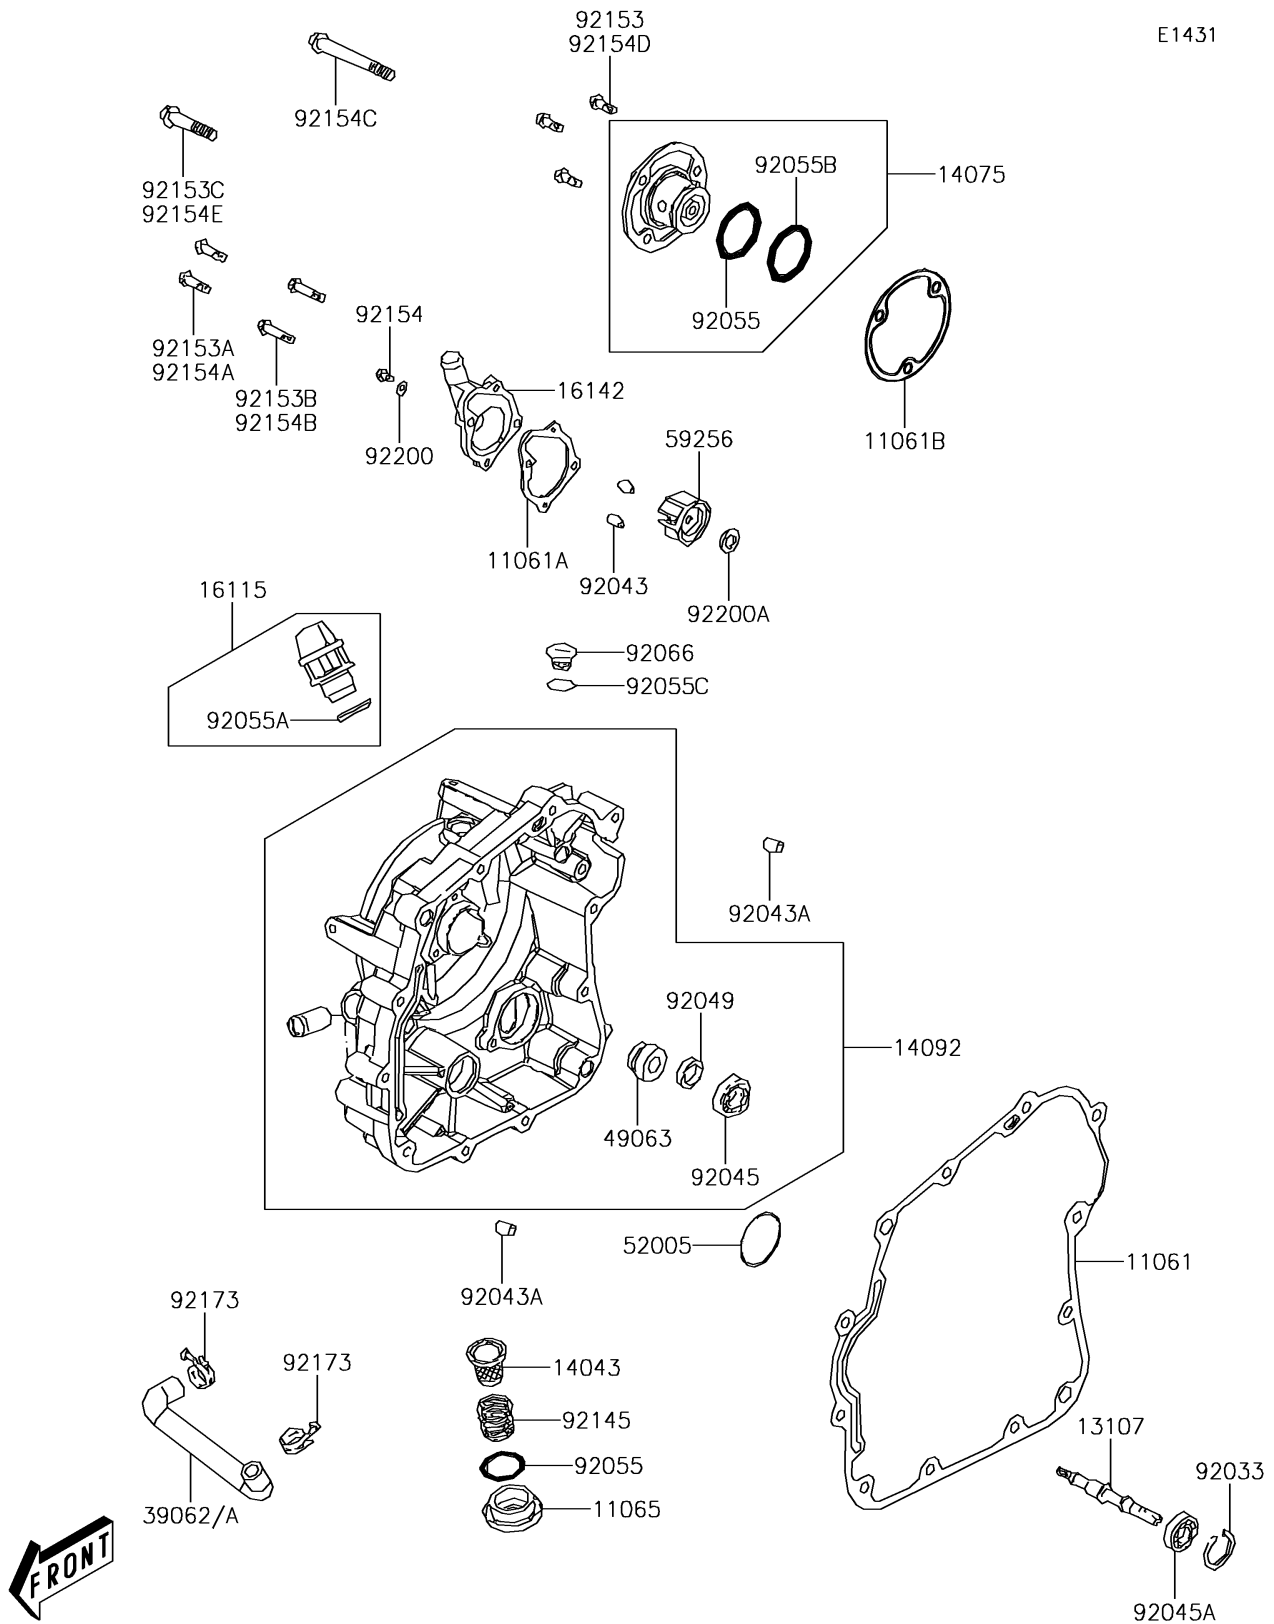

2013 BRUTE FORCE® 300 PARTS DIAGRAM

Engine Cover(s)

E1431

2013 BRUTE FORCE® 300 PARTS LIST

Engine Cover(s)

ITEM NAME	PART NUMBER	QUANTITY
GASKET,CRANK CASE COVER,RH (Ref # 11061)	11061-Y028	1
GASKET,WATER PUMP COVER (Ref # 11061A)	11061-Y029	1
GASKET,CRANK CASE COVER CAP (Ref # 11061B)	11061-Y035	1
CAP (Ref # 11065)	11065-Y006	1
SHAFT,WATER PUMP (Ref # 13107)	13107-Y006	1
FILTER,OIL (Ref # 14043)	14043-Y001	1
CAP-ASSY,CRANK CASE COVER,RH (Ref # 14075)	14075-Y001	1
COVER,CRANK CASE,RH (Ref # 14092)	14092-Y007	1
CAP-OIL FILLER (Ref # 16115)	16115-Y002	1
COVER-PUMP,WATER,BLACK (Ref # 16142)	16142-Y001-944	1
HOSE-COOLING (Ref # 39062)	39062-Y001	1
SEAL-MECHANICAL (Ref # 49063)	49063-Y001	1
GAUGE,OIL LEVEL (Ref # 52005)	52005-Y002	1
IMPELLER (Ref # 59256)	59256-Y001	1
RING-SNAP,26MM (Ref # 92033)	92033-Y015	1
PIN,8X14 (Ref # 92043)	92043-Y012	1
PIN,10X16 (Ref # 92043A)	92043-Y013	1
BEARING-BALL,6901 (Ref # 92045)	92045-Y017	1
BEARING-BALL,6000 (Ref # 92045A)	92045-Y018	1
SEAL-OIL,12X20X4 (Ref # 92049)	92049-Y011	1
RING-O,30.8MM (Ref # 92055)	92055-Y005	1
RING-O,18X3 (Ref # 92055A)	92055-Y011	1
RING-O,27.4X2.1 (Ref # 92055B)	92055-Y022	1
RING-O,13.8X2.5 (Ref # 92055C)	92055-Y023	1
PLUG,COVER (Ref # 92066)	92066-Y009	1
SPRING (Ref # 92145)	92145-Y005	1
BOLT,FLANGE,6X16 (Ref # 92153)	92153-Y047	1
BOLT,FLANGE,6X22 (Ref # 92153A)	92153-Y050	1
BOLT,FLANGE,6X28 (Ref # 92153B)	92153-Y052	1

2013 BRUTE FORCE® 300 PARTS LIST

Engine Cover(s)

ITEM NAME	PART NUMBER	QUANTITY
BOLT,FLANGE,6X45 (Ref # 92153C)	92153-Y054	1
BOLT,FLANGE,6X10 (Ref # 92154)	92154-Y013	1
BOLT,6X125 (Ref # 92154C)	92154-Y121	1
CLAMP (Ref # 92173)	92173-Y005	1
WASHER,6MM (Ref # 92200)	92200-Y024	1
WASHER,7.2X13X1.2 (Ref # 92200A)	92200-Y025	1