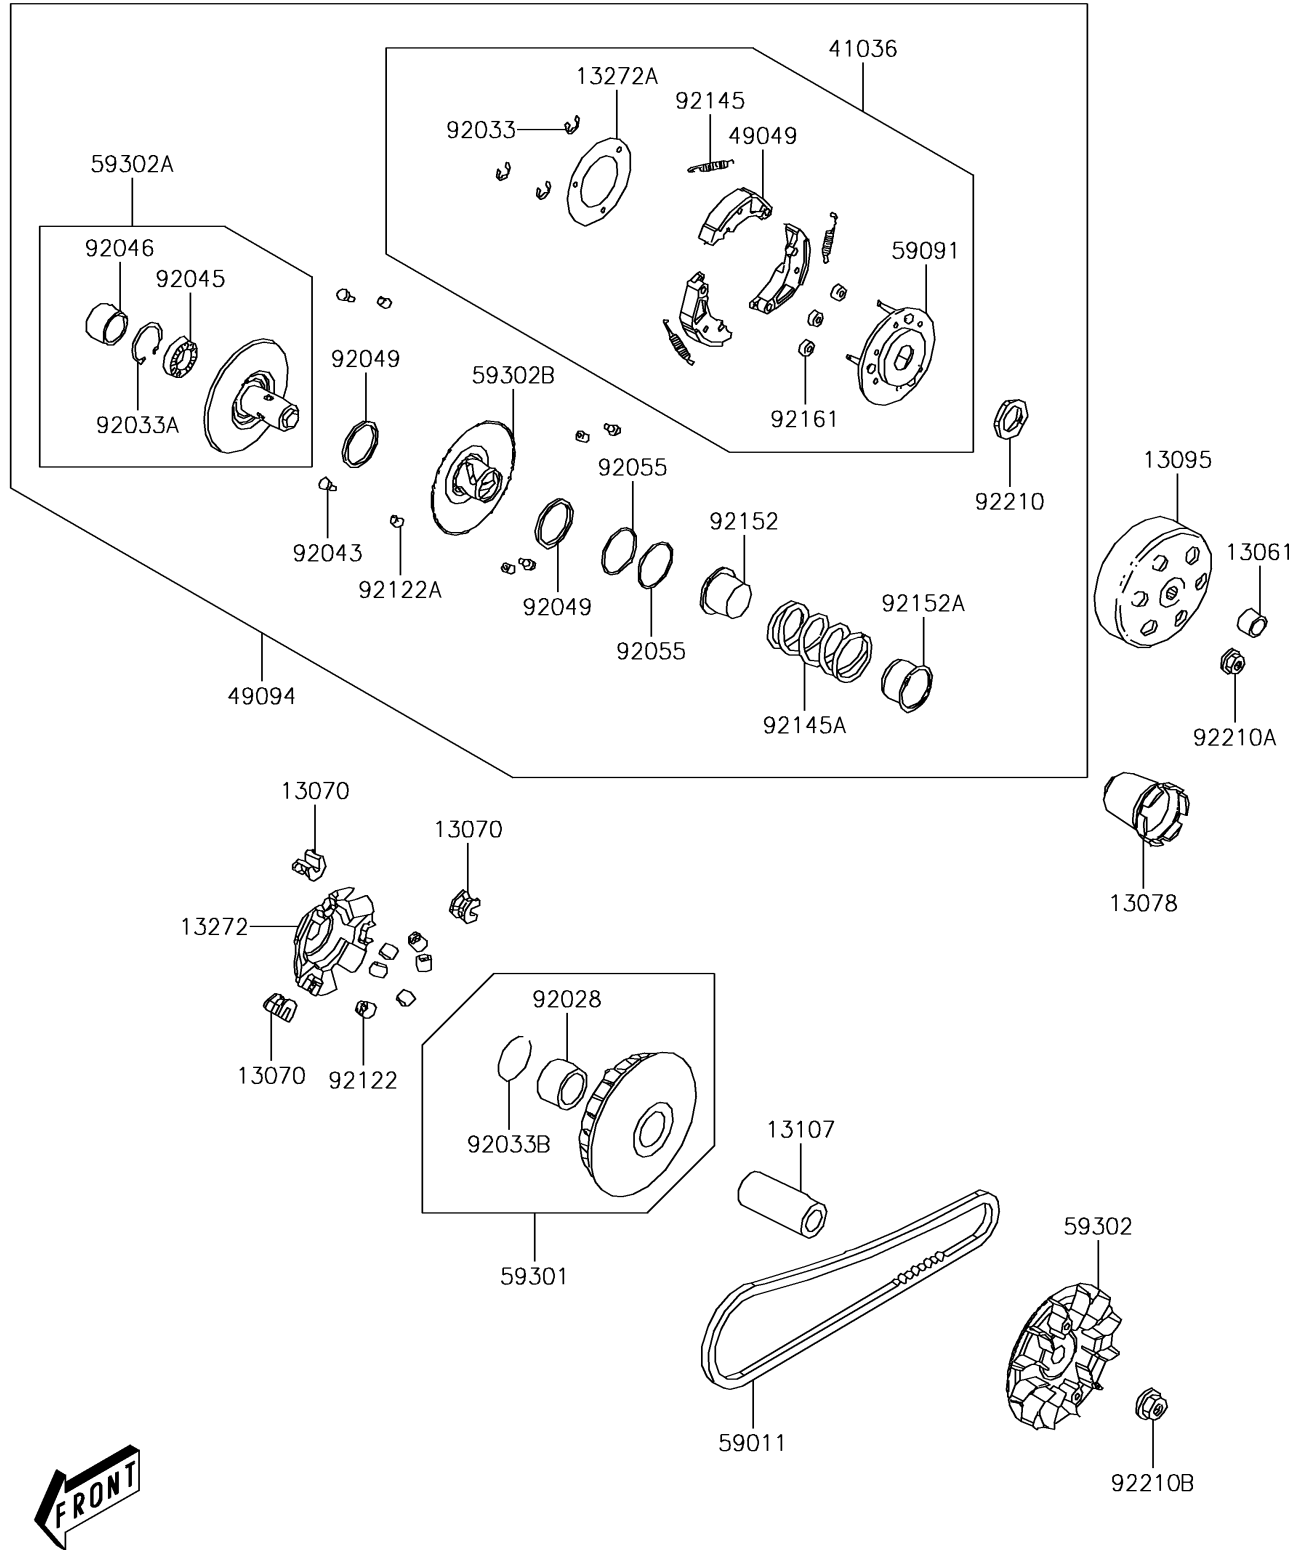

2016 BRUTE FORCE® 300 PARTS DIAGRAM

Belt Converter

E1390

2016 BRUTE FORCE® 300 PARTS LIST

Belt Converter

ITEM NAME	PART NUMBER	QUANTITY
BOSS,DRIVE SHAFT (Ref # 13061)	13061-Y002	1
GUIDE (Ref # 13070)	13070-Y001	1
RATCHET (Ref # 13078)	13078-Y005	1
HOUSING-COMP-CLUTCH (Ref # 13095)	13095-Y004	1
SHAFT,DRIVE (Ref # 13107)	13107-Y007	1
PLATE,RAMP (Ref # 13272)	13272-Y006	1
PLATE,CLUTCH SIDE (Ref # 13272A)	13272-Y007	1
HUB-ASSY (Ref # 41036)	41036-Y003	1
SHOE-CLUTCH (Ref # 49049)	49049-Y001	1
CONVERTER-ASSY-DRIVEN (Ref # 49094)	49094-Y003	1
BELT,DRIVE (Ref # 59011)	59011-Y003	1
PULLEY,DRIVEN (Ref # 59091)	59091-Y001	1
SHEAVE-MOVABLE (Ref # 59301)	59301-Y003	1
SHEAVE-COMP (Ref # 59302)	59302-Y007	1
SHEAVE-COMP,FIXED (Ref # 59302A)	59302-Y008	1
SHEAVE-COMP,MOVABLE (Ref # 59302B)	59302-Y009	1
BUSHING,27X33X37 (Ref # 92028)	92028-Y001	1
RING-SNAP,7MM (Ref # 92033)	92033-Y016	1
RING-SNAP (Ref # 92033A)	92033-Y017	1
RING-SNAP,33MM (Ref # 92033B)	92033-Y018	1
PIN,GUIDE (Ref # 92043)	92043-Y016	1
BEARING-BALL,6902U (Ref # 92045)	92045-Y019	1
BEARING-NEEDLE,22X29X18 (Ref # 92046)	92046-Y005	1
SEAL-OIL (Ref # 92049)	92049-Y012	1
RING-O (Ref # 92055)	92055-Y024	1
ROLLER,WEIGHT (Ref # 92122)	92122-Y007	1
ROLLER,GUIDE (Ref # 92122A)	92122-Y008	1
SPRING,CLUTCH (Ref # 92145)	92145-Y026	1
SPRING (Ref # 92145A)	92145-Y027	1

2016 BRUTE FORCE® 300 PARTS LIST

Belt Converter

ITEM NAME	PART NUMBER	QUANTITY
COLLAR,SEAL (Ref # 92152)	92152-Y016	1
COLLAR,SPRING (Ref # 92152A)	92152-Y017	1
DAMPER,CLUTCH (Ref # 92161)	92161-Y009	1
NUT,28MM (Ref # 92210)	92210-Y002	1
NUT,12MM (Ref # 92210A)	92210-Y037	1
NUT,FLANGE,14MM (Ref # 92210B)	92210-Y038	1