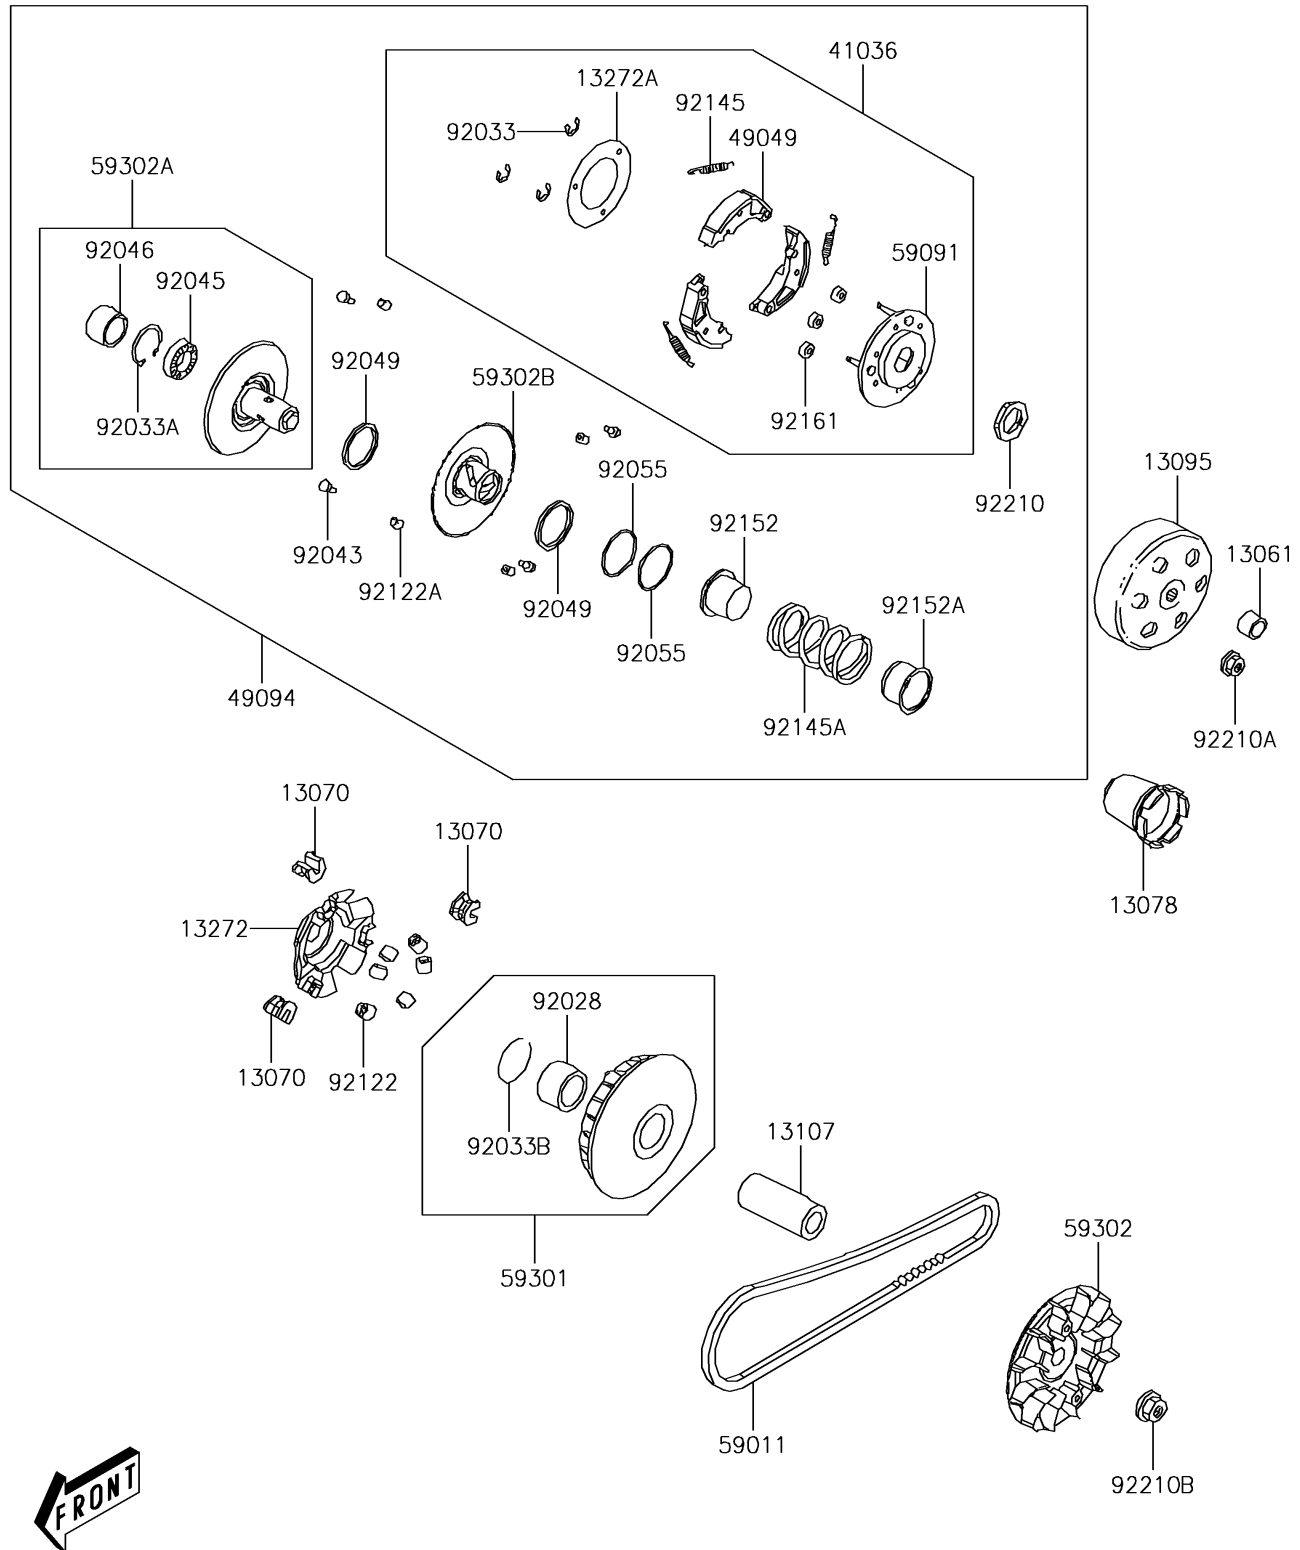

2015 BRUTE FORCE® 300 PARTS DIAGRAM

Belt Converter

E1390

2015 BRUTE FORCE® 300 PARTS LIST

Belt Converter

ITEM NAME	PART NUMBER	QUANTITY
BOSS,DRIVE SHAFT (Ref # 13061)	13061-Y002	1
GUIDE (Ref # 13070)	13070-Y001	1
RATCHET (Ref # 13078)	13078-Y005	1
HOUSING-COMP-CLUTCH (Ref # 13095)	13095-Y004	1
SHAFT,DRIVE (Ref # 13107)	13107-Y007	1
PLATE,RAMP (Ref # 13272)	13272-Y006	1
PLATE,CLUTCH SIDE (Ref # 13272A)	13272-Y007	1
HUB-ASSY (Ref # 41036)	41036-Y003	1
SHOE-CLUTCH (Ref # 49049)	49049-Y001	1
CONVERTER-ASSY-DRIVEN (Ref # 49094)	49094-Y003	1
BELT,DRIVE (Ref # 59011)	59011-Y003	1
PULLEY,DRIVEN (Ref # 59091)	59091-Y001	1
SHEAVE-MOVABLE (Ref # 59301)	59301-Y003	1
SHEAVE-COMP (Ref # 59302)	59302-Y007	1
SHEAVE-COMP,FIXED (Ref # 59302A)	59302-Y008	1
SHEAVE-COMP,MOVABLE (Ref # 59302B)	59302-Y009	1
BUSHING,27X33X37 (Ref # 92028)	92028-Y001	1
RING-SNAP,7MM (Ref # 92033)	92033-Y016	1
RING-SNAP (Ref # 92033A)	92033-Y017	1
RING-SNAP,33MM (Ref # 92033B)	92033-Y018	1
PIN,GUIDE (Ref # 92043)	92043-Y016	1
BEARING-BALL,6902U (Ref # 92045)	92045-Y019	1
BEARING-NEEDLE,22X29X18 (Ref # 92046)	92046-Y005	1
SEAL-OIL (Ref # 92049)	92049-Y012	1
RING-O (Ref # 92055)	92055-Y024	1
ROLLER,WEIGHT (Ref # 92122)	92122-Y007	1
ROLLER,GUIDE (Ref # 92122A)	92122-Y008	1
SPRING,CLUTCH (Ref # 92145)	92145-Y026	1
SPRING (Ref # 92145A)	92145-Y027	1

2015 BRUTE FORCE® 300 PARTS LIST

Belt Converter

ITEM NAME	PART NUMBER	QUANTITY
COLLAR,SEAL (Ref # 92152)	92152-Y016	1
COLLAR,SPRING (Ref # 92152A)	92152-Y017	1
DAMPER,CLUTCH (Ref # 92161)	92161-Y009	1
NUT,28MM (Ref # 92210)	92210-Y002	1
NUT,12MM (Ref # 92210A)	92210-Y037	1
NUT,FLANGE,14MM (Ref # 92210B)	92210-Y038	1