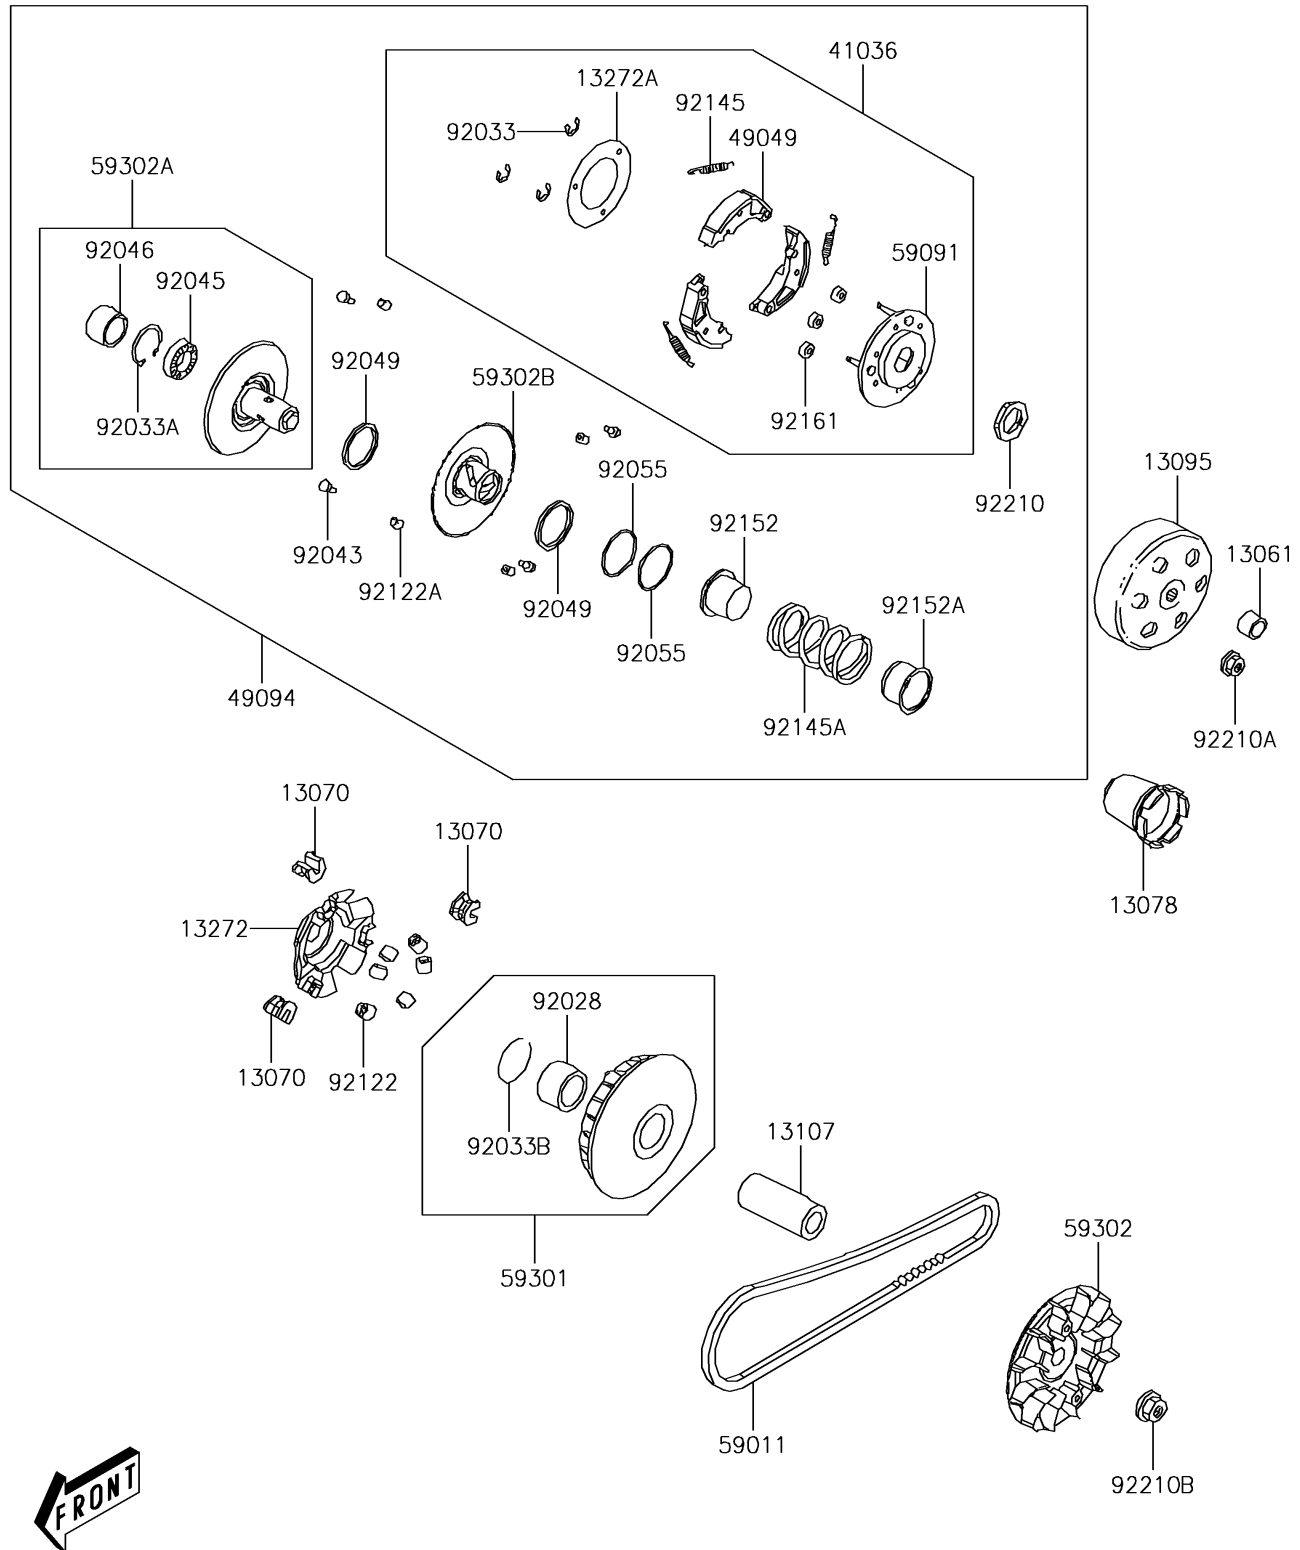

## 2013 BRUTE FORCE® 300 PARTS DIAGRAM

Belt Converter

E1390

## 2013 BRUTE FORCE® 300 PARTS LIST

Belt Converter

ITEM NAME	PART NUMBER	QUANTITY
BOSS,DRIVE SHAFT (Ref # 13061)	13061-Y002	1
GUIDE (Ref # 13070)	13070-Y001	1
RATCHET (Ref # 13078)	13078-Y005	1
HOUSING-COMP-CLUTCH (Ref # 13095)	13095-Y004	1
SHAFT,DRIVE (Ref # 13107)	13107-Y007	1
PLATE,RAMP (Ref # 13272)	13272-Y006	1
PLATE,CLUTCH SIDE (Ref # 13272A)	13272-Y007	1
HUB-ASSY (Ref # 41036)	41036-Y003	1
SHOE-CLUTCH (Ref # 49049)	49049-Y001	1
CONVERTER-ASSY-DRIVEN (Ref # 49094)	49094-Y003	1
BELT,DRIVE (Ref # 59011)	59011-Y003	1
PULLEY,DRIVEN (Ref # 59091)	59091-Y001	1
SHEAVE-MOVABLE (Ref # 59301)	59301-Y003	1
SHEAVE-COMP (Ref # 59302)	59302-Y007	1
SHEAVE-COMP,FIXED (Ref # 59302A)	59302-Y008	1
SHEAVE-COMP,MOVABLE (Ref # 59302B)	59302-Y009	1
BUSHING,27X33X37 (Ref # 92028)	92028-Y001	1
RING-SNAP,7MM (Ref # 92033)	92033-Y016	1
RING-SNAP (Ref # 92033A)	92033-Y017	1
RING-SNAP,33MM (Ref # 92033B)	92033-Y018	1
PIN,GUIDE (Ref # 92043)	92043-Y016	1
BEARING-BALL,6902U (Ref # 92045)	92045-Y019	1
BEARING-NEEDLE,22X29X18 (Ref # 92046)	92046-Y005	1
SEAL-OIL (Ref # 92049)	92049-Y012	1
RING-O (Ref # 92055)	92055-Y024	1
ROLLER,WEIGHT (Ref # 92122)	92122-Y007	1
ROLLER,GUIDE (Ref # 92122A)	92122-Y008	1
SPRING,CLUTCH (Ref # 92145)	92145-Y026	1
SPRING (Ref # 92145A)	92145-Y027	1

## 2013 BRUTE FORCE® 300 PARTS LIST

Belt Converter

ITEM NAME	PART NUMBER	QUANTITY
COLLAR,SEAL (Ref # 92152)	92152-Y016	1
COLLAR,SPRING (Ref # 92152A)	92152-Y017	1
DAMPER,CLUTCH (Ref # 92161)	92161-Y009	1
NUT,28MM (Ref # 92210)	92210-Y002	1
NUT,12MM (Ref # 92210A)	92210-Y037	1
NUT,FLANGE,14MM (Ref # 92210B)	92210-Y038	1