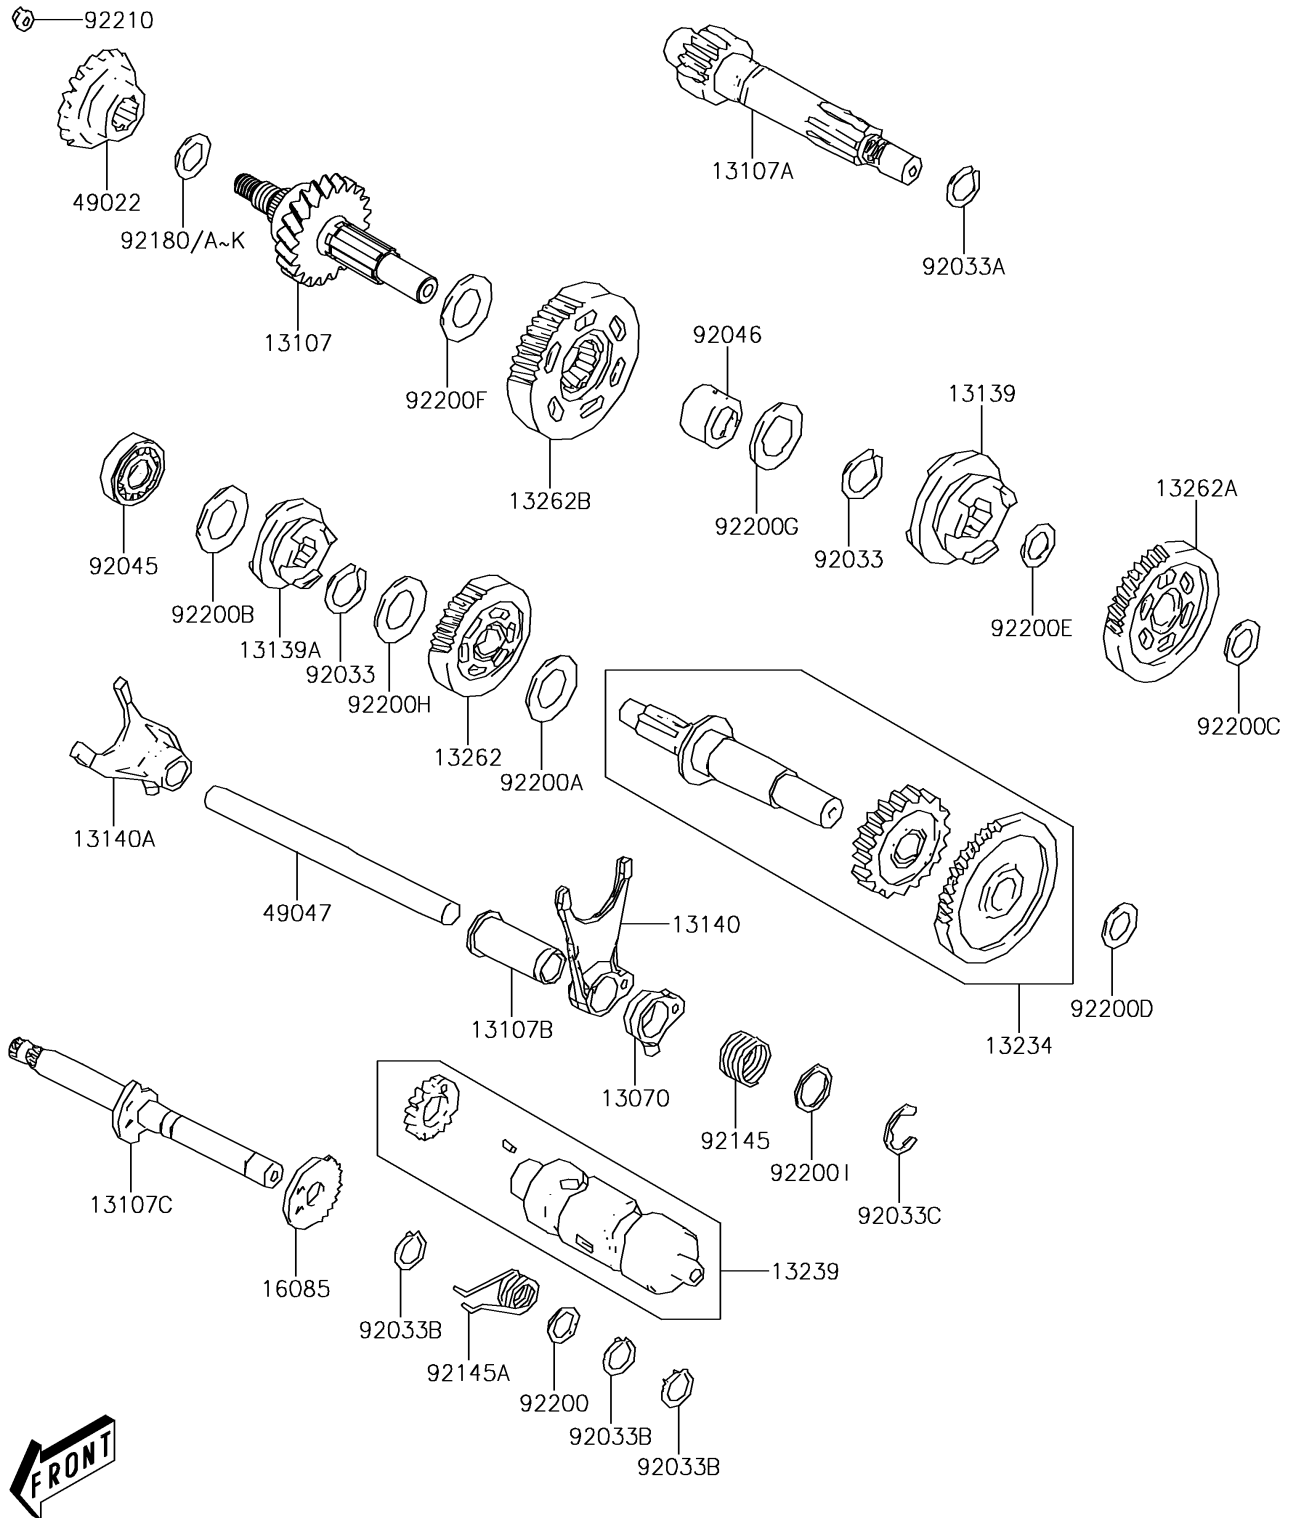

2015 BRUTE FORCE® 300 PARTS DIAGRAM

Transmission

E1361