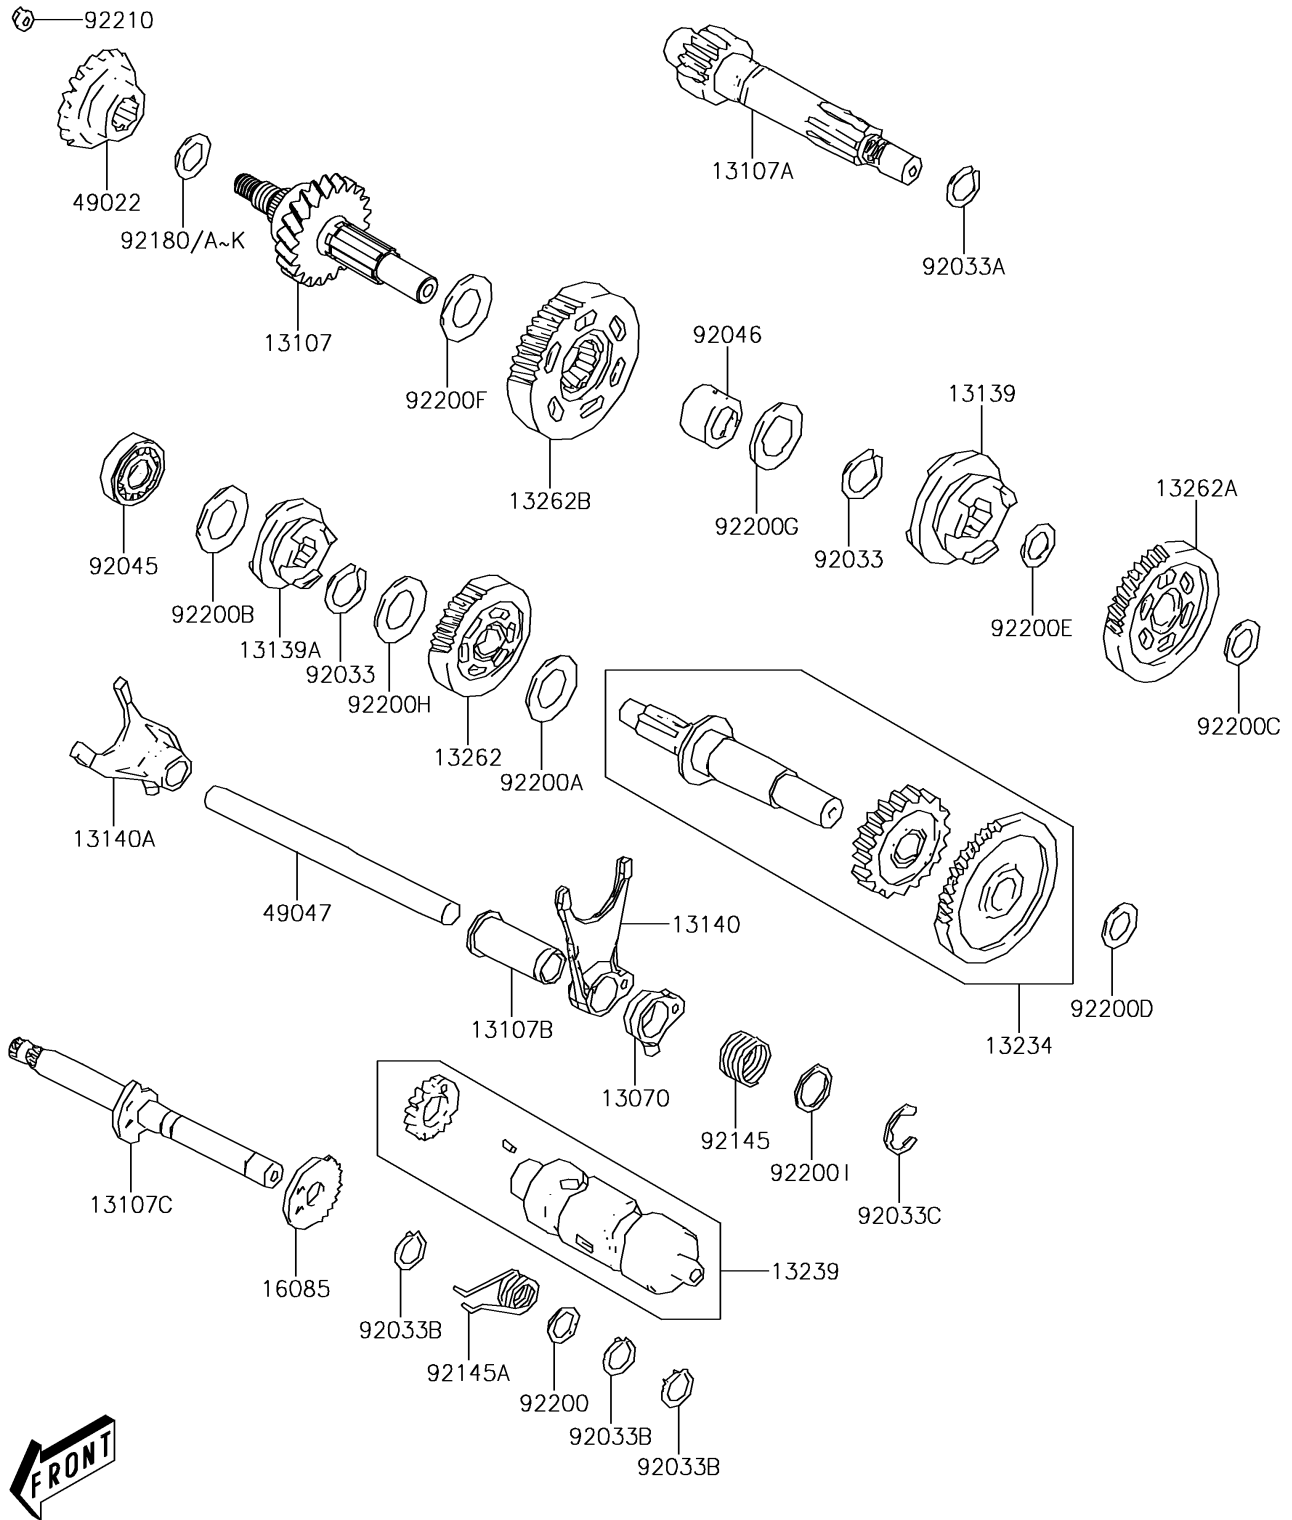

2013 BRUTE FORCE® 300 PARTS DIAGRAM

Transmission

E1361

2013 BRUTE FORCE® 300 PARTS LIST

Transmission

ITEM NAME	PART NUMBER	QUANTITY
GUIDE,FORK-SHIFT,RH (Ref # 13070)	13070-Y002	1
SHAFT,MAIN (Ref # 13107)	13107-Y011	1
SHAFT,DRIVE (Ref # 13107A)	13107-Y012	1
SHAFT,SHIFT FORK (Ref # 13107B)	13107-Y013	1
SHAFT,CHANGE DRUM (Ref # 13107C)	13107-Y014	1
SHIFTER,REVERSE & LOWER (Ref # 13139)	13139-Y001	1
SHIFTER,FORWARD (Ref # 13139A)	13139-Y002	1
FORK-SHIFT,RH (Ref # 13140)	13140-Y001	1
FORK-SHIFT,LH (Ref # 13140A)	13140-Y002	1
SHAFT-COMP,COUNTER (Ref # 13234)	13234-Y003	1
DRUM-ASSY-CHANGE (Ref # 13239)	13239-Y001	1
GEAR,FORWARD (Ref # 13262)	13262-Y001	1
GEAR,BACKWARD (Ref # 13262A)	13262-Y002	1
GEAR,LOWER DRIVEN (Ref # 13262B)	13262-Y003	1
GEAR,CHANGE LEVER (Ref # 16085)	16085-Y010	1
GEAR-BEVEL,DRIVE (Ref # 49022)	49022-Y003	1
ROD-SHIFT (Ref # 49047)	49047-Y001	1
RING-SNAP,28MM (Ref # 92033)	92033-Y022	1
RING-SNAP,25MM (Ref # 92033A)	92033-Y023	1
RING-SNAP,12MM (Ref # 92033B)	92033-Y024	1
RING-SNAP,15MM (Ref # 92033C)	92033-Y025	1
BEARING-BALL,6303 (Ref # 92045)	92045-Y023	1
BEARING-NEEDLE,20X26X16 (Ref # 92046)	92046-Y006	1
SPRING,DRUM (Ref # 92145)	92145-Y029	1
SPRING,RETURN (Ref # 92145A)	92145-Y030	1
SHIM,DRIVEN,A,T=0.6 (Ref # 92180)	92180-Y013	1
SHIM,DRIVEN,B,T=0.65 (Ref # 92180A)	92180-Y014	1
SHIM,DRIVEN,C,T=0.7 (Ref # 92180B)	92180-Y015	1
SHIM,DRIVEN,D,T=0.75 (Ref # 92180C)	92180-Y016	1