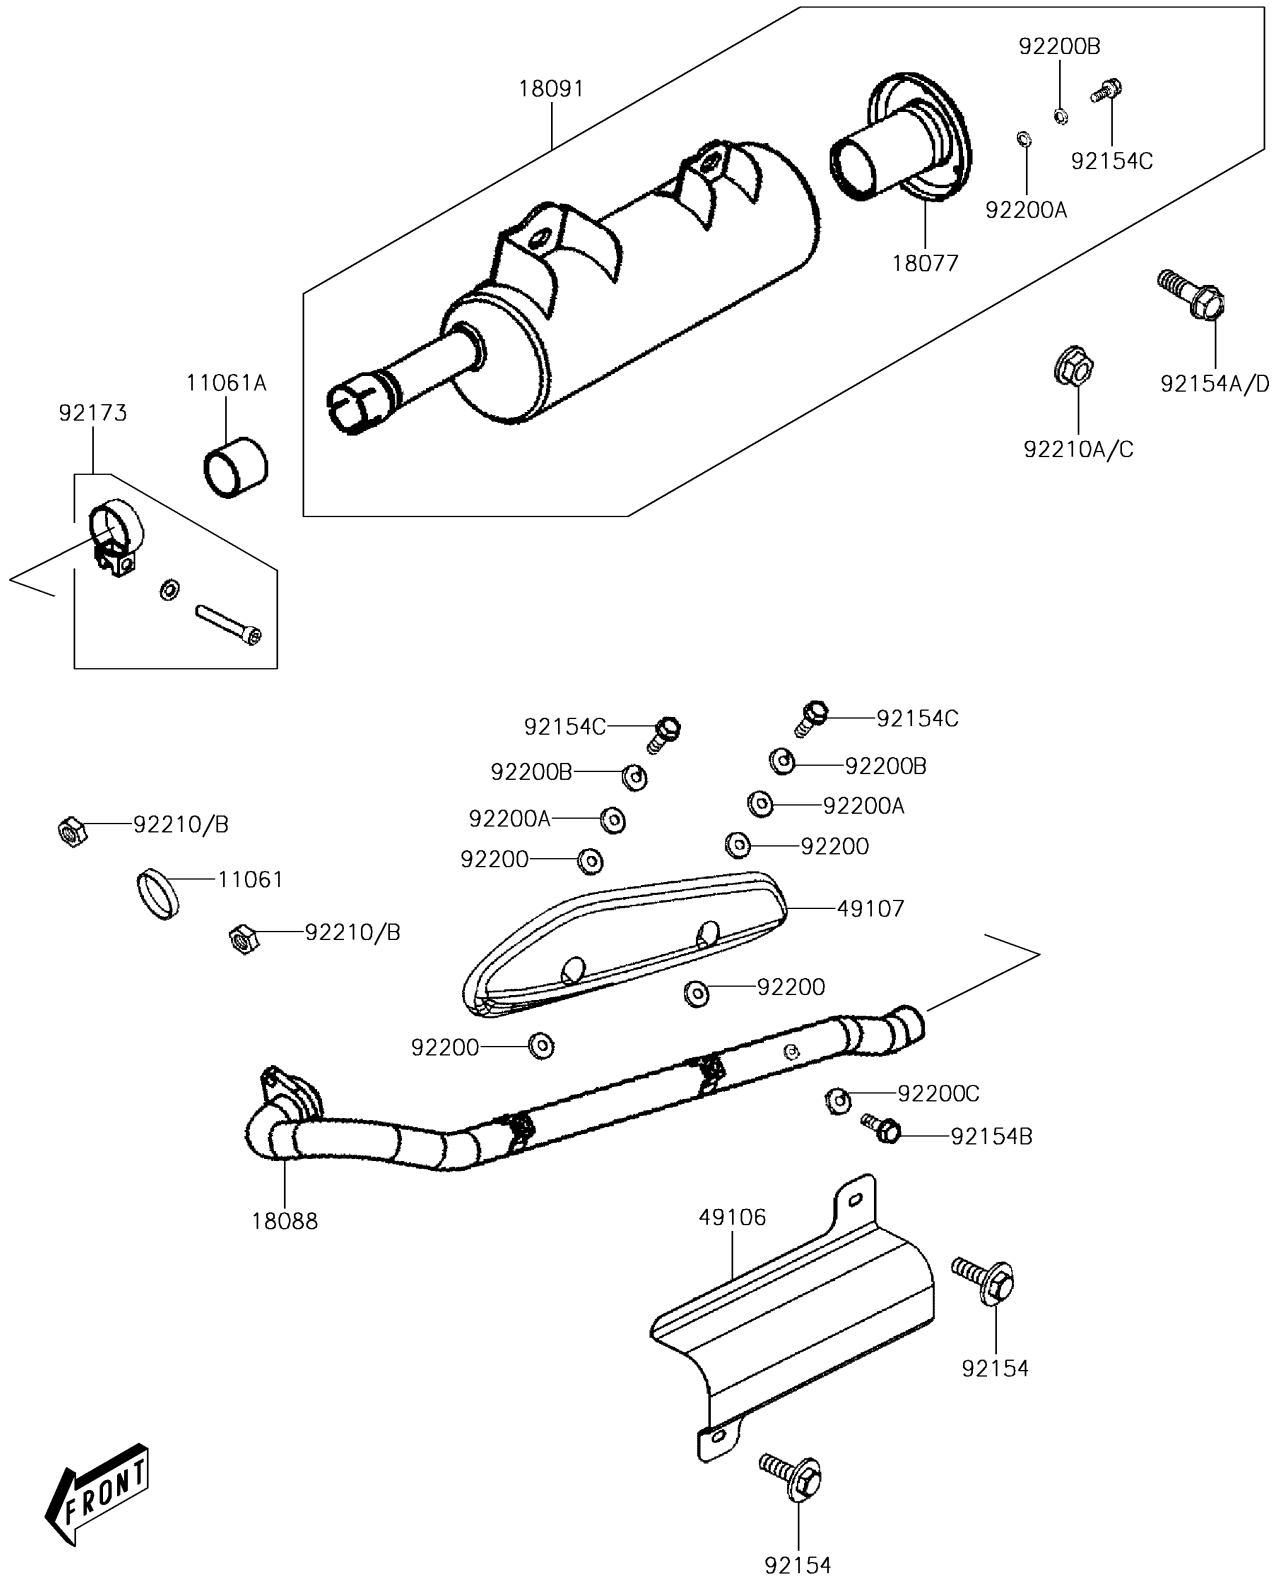

## 2013 BRUTE FORCE® 300 PARTS DIAGRAM

Muffler(s)

E1140

## 2013 BRUTE FORCE® 300 PARTS LIST

Muffler(s)

ITEM NAME	PART NUMBER	QUANTITY
GASKET,EXHAUST PIPE (Ref # 11061)	11061-Y032	1
GASKET,EXHAUST PIPE CONNECTING (Ref # 11061A)	11061-Y033	1
ARRESTER-SPARK (Ref # 18077)	18077-Y001	1
PIPE-EXHAUST (Ref # 18088)	18088-Y001	1
BODY-COMP-MUFFLER (Ref # 18091)	18091-Y001	1
COVER-MUFFLER (Ref # 49106)	49106-Y001	1
COVER-EXHAUST PIPE (Ref # 49107)	49107-Y001	1
BOLT,6X12 (Ref # 92154)	92154-Y032	1
BOLT,8X30 (Ref # 92154A)	92154-Y033	1
BOLT,FLANGE,6X8 (Ref # 92154B)	92154-Y034	1
BOLT,FLANGE,6X12 (Ref # 92154C)	92154-Y035	1
CLAMP,MUFFLER (Ref # 92173)	92173-Y021	1
WASHER (Ref # 92200)	92200-Y039	1
WASHER,6MM (Ref # 92200A)	92200-Y040	1
WASHER,6MM (Ref # 92200B)	92200-Y042	1
WASHER,6MM (Ref # 92200C)	92200-0459	1
NUT,8MM (Ref # 92210)	92210-Y018	1
NUT,8MM (Ref # 92210A)	92210-Y028	1