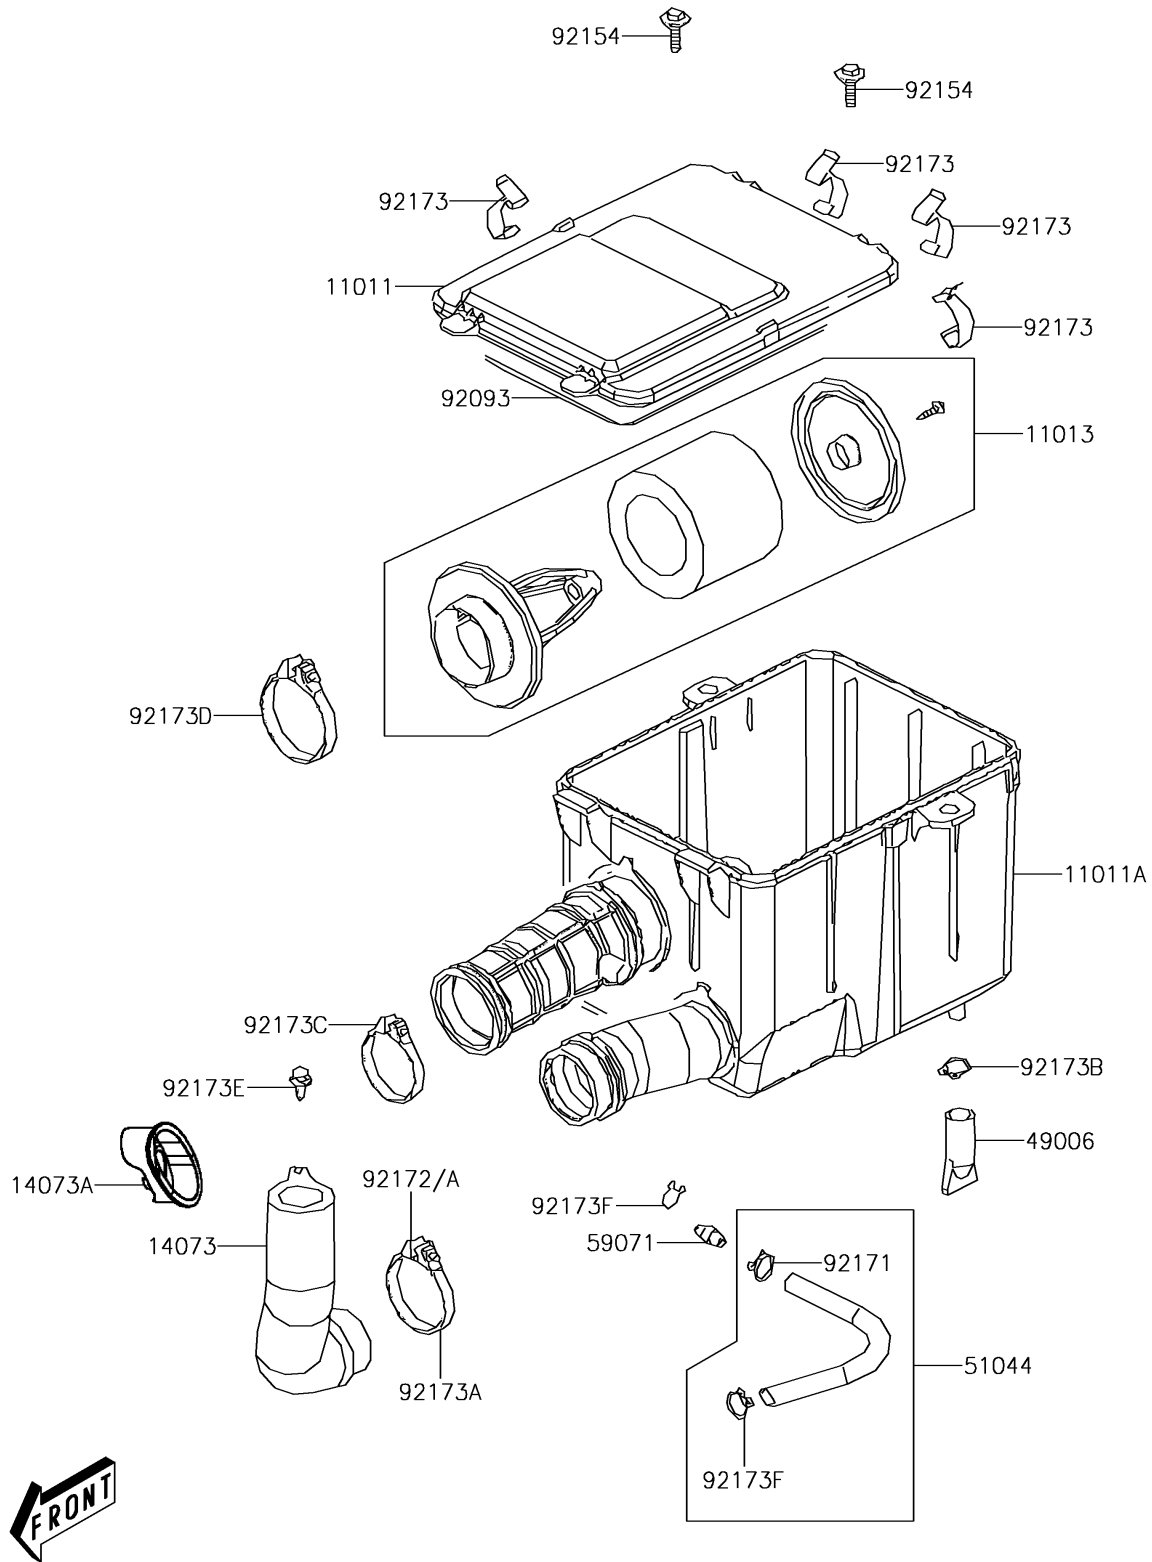

2015 BRUTE FORCE® 300 PARTS DIAGRAM

Air Cleaner

E1130

2015 BRUTE FORCE® 300 PARTS LIST

Air Cleaner

ITEM NAME	PART NUMBER	QUANTITY
CASE-AIR FILTER,UPP (Ref # 11011)	11011-Y005	1
CASE-AIR FILTER,LWR (Ref # 11011A)	11011-Y006	1
ELEMENT-AIR FILTER (Ref # 11013)	11013-Y002	1
DUCT,AIR FILTER CASE (Ref # 14073)	14073-Y003	1
DUCT,AIR CLEANER CASE (Ref # 14073A)	14073-Y009	1
BOOT,DRAIN (Ref # 49006)	49006-Y006	1
TUBE-ASSY (Ref # 51044)	51044-Y014	1
JOINT (Ref # 59071)	59071-Y001	1
SEAL,AIR FILTER CASE (Ref # 92093)	92093-Y013	1
BOLT,6X12 (Ref # 92154)	92154-Y032	1
CLAMP,14X1.8 (Ref # 92171)	92171-1786	1
SCREW,4X25 (Ref # 92172)	92172-Y044	1
CLAMP,AIR FILTER CASE (Ref # 92173)	92173-Y013	1
CLAMP (Ref # 92173A)	92173-Y014	1
CLAMP (Ref # 92173B)	92173-Y016	1
CLAMP (Ref # 92173C)	92173-Y017	1
CLAMP (Ref # 92173D)	92173-Y018	1
CLAMP (Ref # 92173E)	92173-Y019	1
CLAMP (Ref # 92173F)	92173-Y020	1