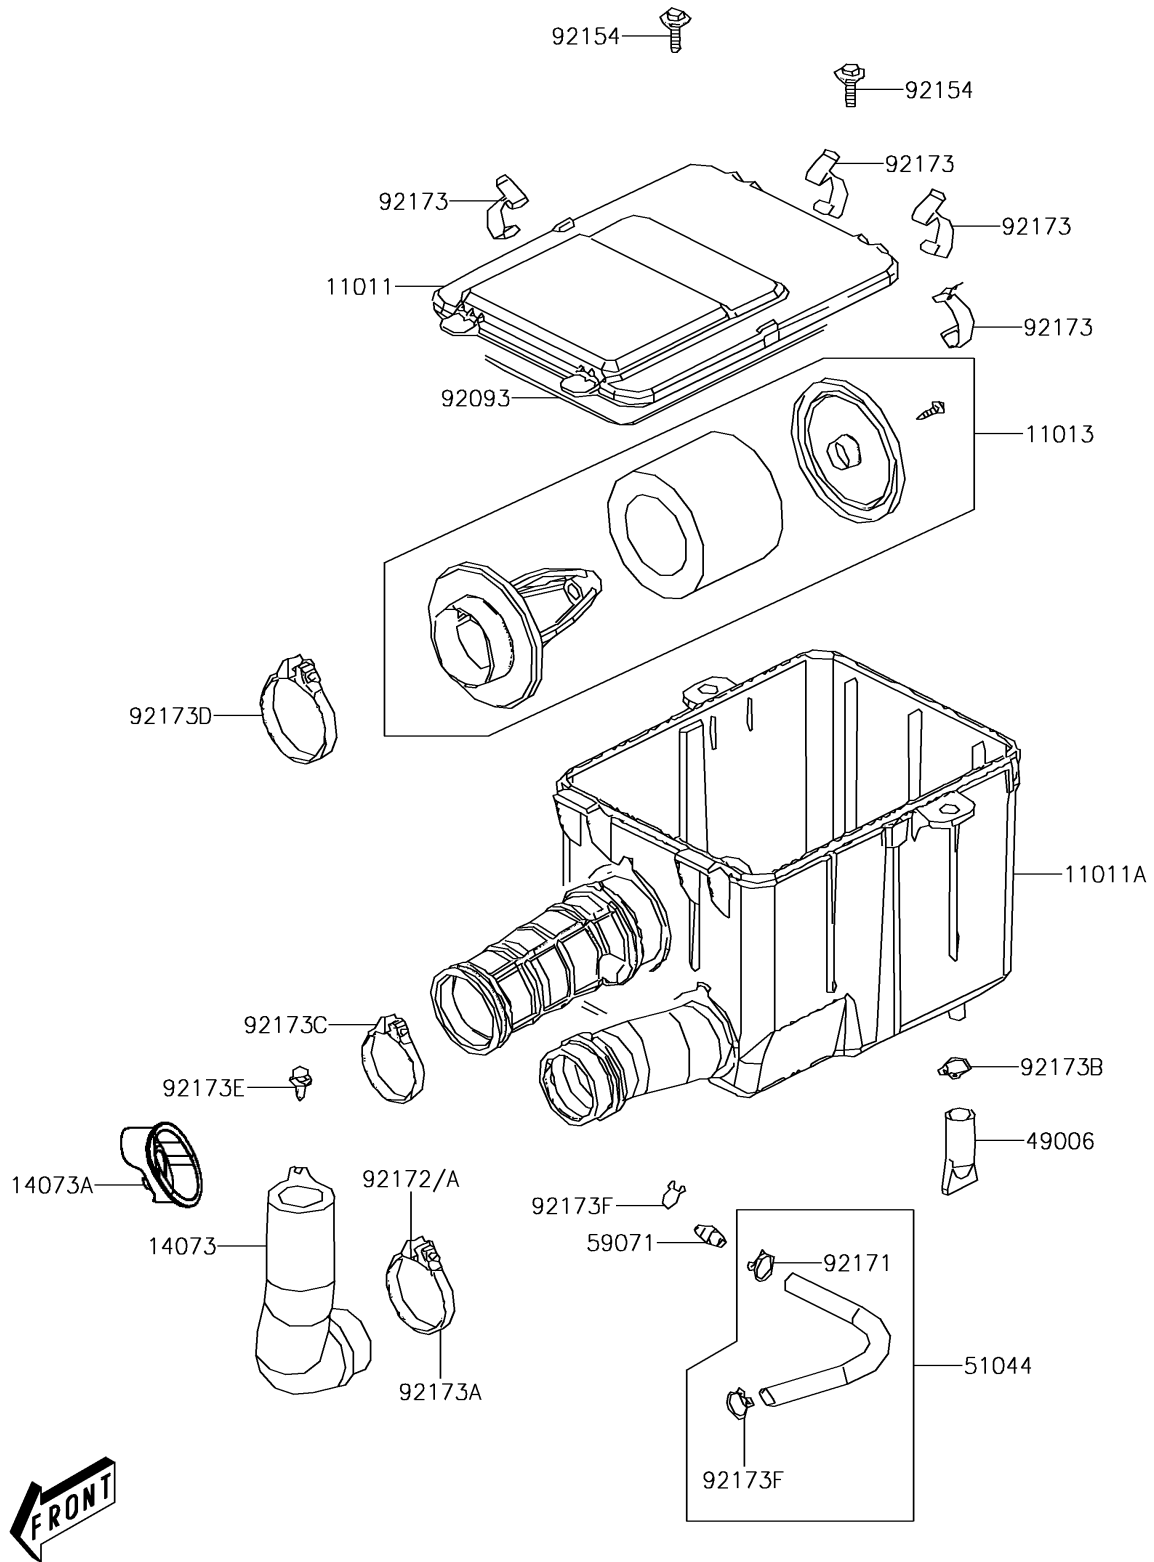

2013 BRUTE FORCE® 300 PARTS DIAGRAM

Air Cleaner

E1130

2013 BRUTE FORCE® 300 PARTS LIST

Air Cleaner

ITEM NAME	PART NUMBER	QUANTITY
CASE-AIR FILTER,UPP (Ref # 11011)	11011-Y005	1
CASE-AIR FILTER,LWR (Ref # 11011A)	11011-Y006	1
ELEMENT-AIR FILTER (Ref # 11013)	11013-Y002	1
DUCT,AIR FILTER CASE (Ref # 14073)	14073-Y003	1
DUCT,AIR CLEANER CASE (Ref # 14073A)	14073-Y009	1
BOOT,DRAIN (Ref # 49006)	49006-Y006	1
TUBE-ASSY (Ref # 51044)	51044-Y014	1
JOINT (Ref # 59071)	59071-Y001	1
SEAL,AIR FILTER CASE (Ref # 92093)	92093-Y013	1
BOLT,6X12 (Ref # 92154)	92154-Y032	1
CLAMP,14X1.8 (Ref # 92171)	92171-1786	1
SCREW,4X25 (Ref # 92172)	92172-Y044	1
CLAMP,AIR FILTER CASE (Ref # 92173)	92173-Y013	1
CLAMP (Ref # 92173A)	92173-Y014	1
CLAMP (Ref # 92173B)	92173-Y016	1
CLAMP (Ref # 92173C)	92173-Y017	1
CLAMP (Ref # 92173D)	92173-Y018	1
CLAMP (Ref # 92173E)	92173-Y019	1
CLAMP (Ref # 92173F)	92173-Y020	1