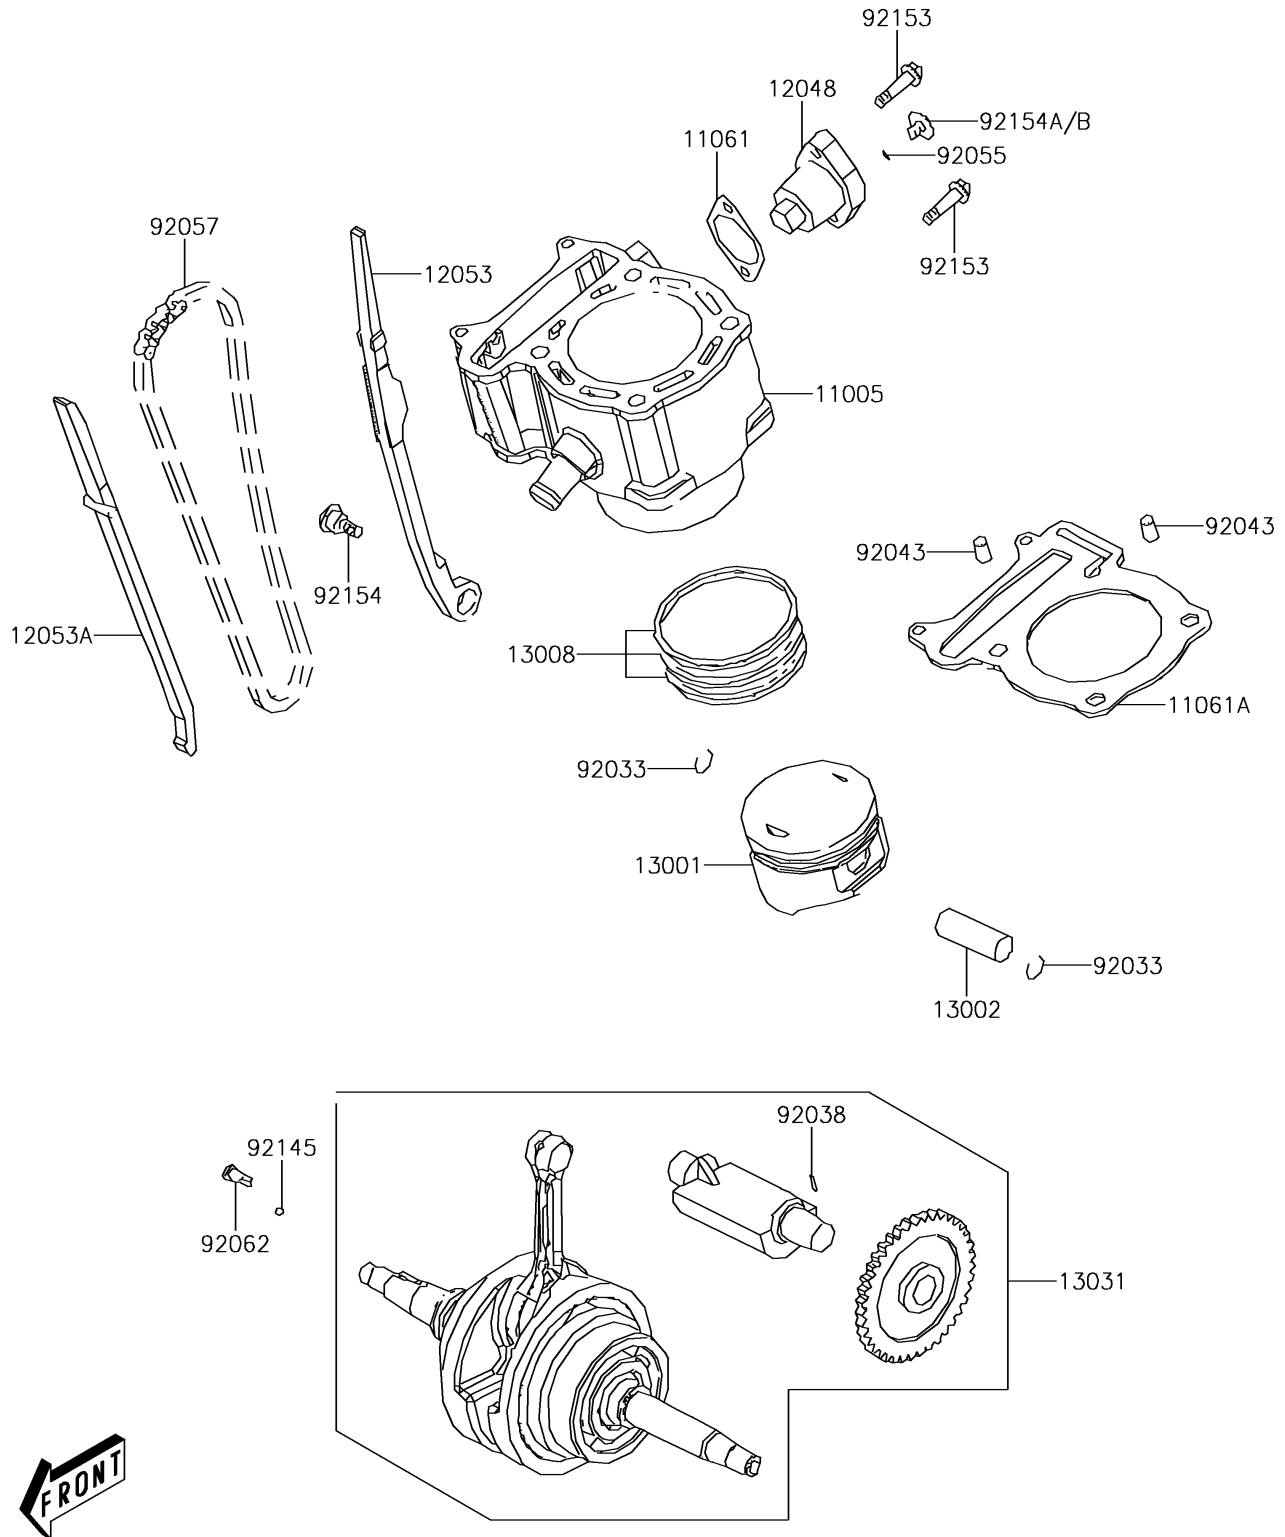

2016 BRUTE FORCE® 300 PARTS DIAGRAM

Cylinder/Piston(s)

E1120

2016 BRUTE FORCE® 300 PARTS LIST

Cylinder/Piston(s)

ITEM NAME	PART NUMBER	QUANTITY
CYLINDER-ENGINE (Ref # 11005)	11005-Y003	1
GASKET (Ref # 11061)	11061-Y012	1
GASKET,CYLINDER BASE (Ref # 11061A)	11061-Y027	1
TENSIONER-ASSY (Ref # 12048)	12048-Y001	1
GUIDE-CHAIN,TENSIONER (Ref # 12053)	12053-Y005	1
GUIDE-CHAIN (Ref # 12053A)	12053-Y006	1
PISTON-ENGINE (Ref # 13001)	13001-Y003	1
PIN-PISTON (Ref # 13002)	13002-Y003	1
RING-SET-PISTON (Ref # 13008)	13008-Y003	1
CRANKSHAFT-COMP (Ref # 13031)	13031-Y003	1
RING-SNAP (Ref # 92033)	92033-Y014	1
KEY,WOODRUFF (Ref # 92038)	92038-Y002	1
PIN,10X16 (Ref # 92043)	92043-Y013	1
RING-O,1.5X9.5 (Ref # 92055)	92055-Y010	1
CHAIN,CAM (Ref # 92057)	92057-Y005	1
NOZZLE (Ref # 92062)	92062-Y001	1
SPRING (Ref # 92145)	92145-Y025	1
BOLT,FLANGE,6X22 (Ref # 92153)	92153-Y003	1
BOLT,TENSIONER (Ref # 92154)	92154-Y011	1
BOLT,6X6 (Ref # 92154B)	92154-Y122	1