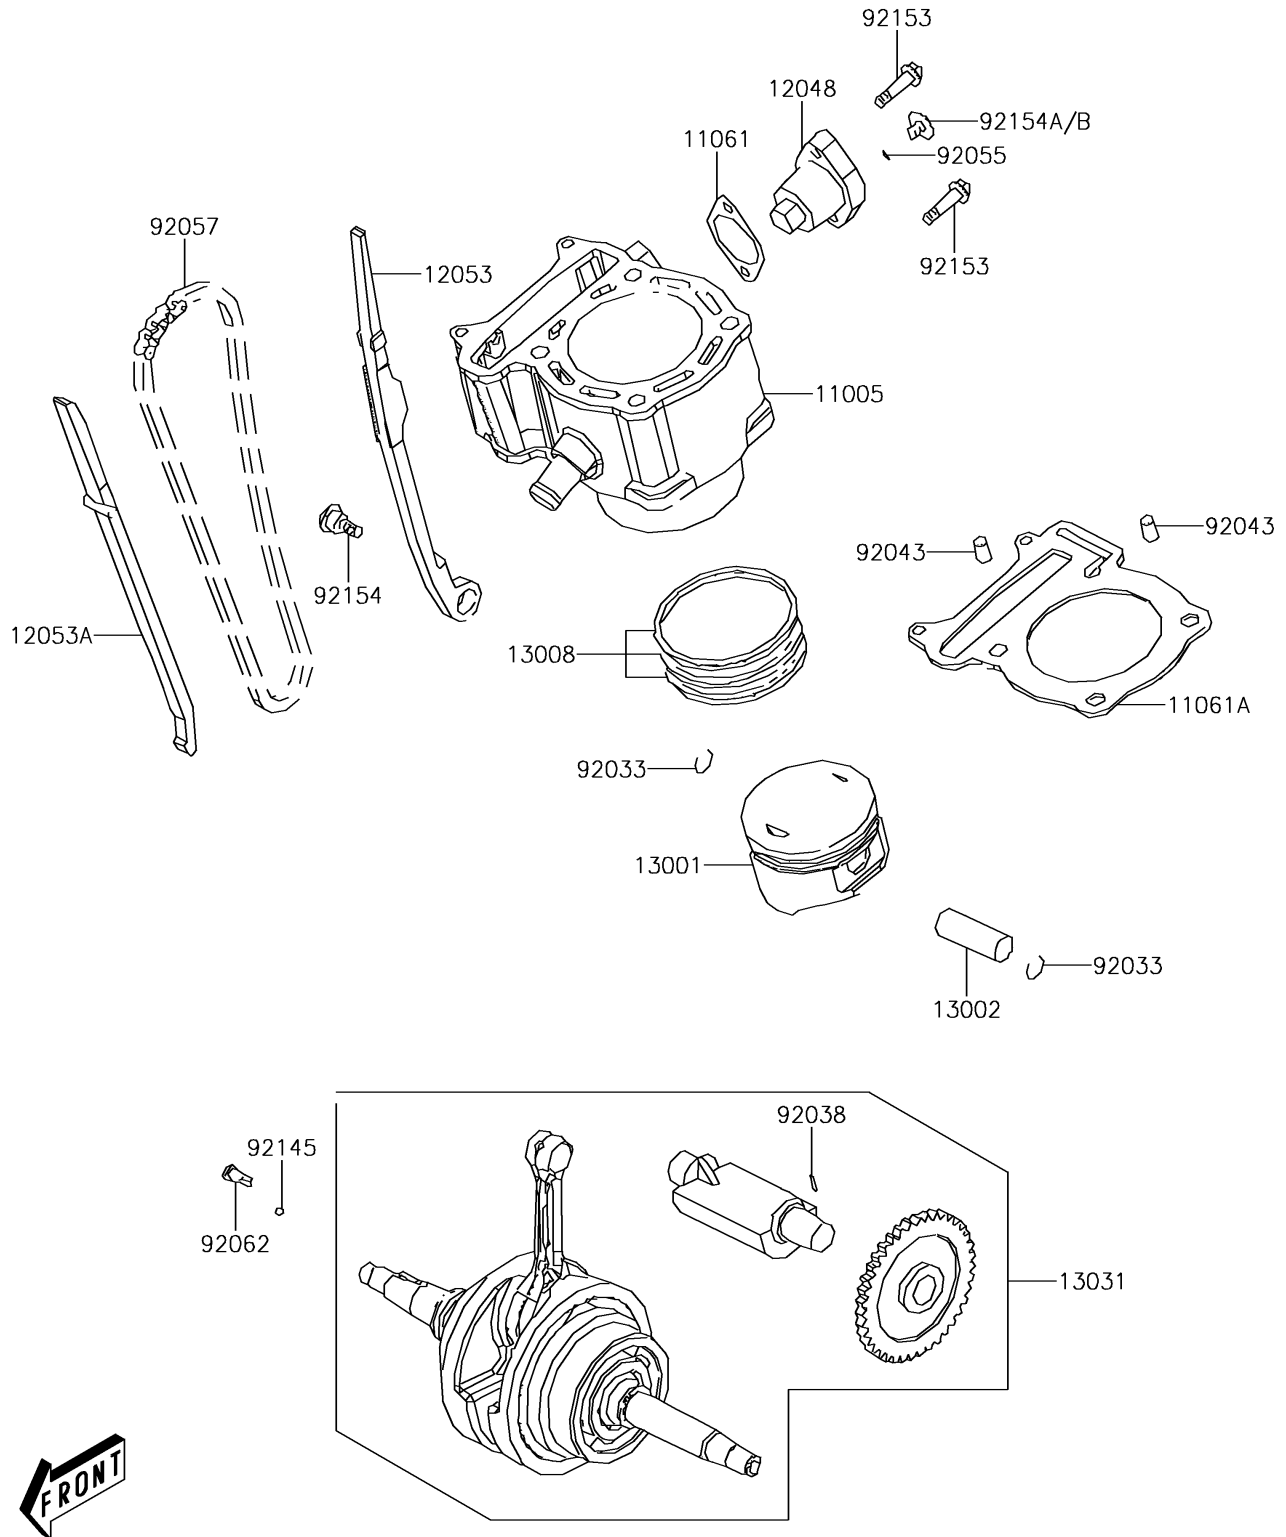

## 2013 BRUTE FORCE® 300 PARTS DIAGRAM

Cylinder/Piston(s)

E1120

## 2013 BRUTE FORCE® 300 PARTS LIST

Cylinder/Piston(s)

ITEM NAME	PART NUMBER	QUANTITY
CYLINDER-ENGINE (Ref # 11005)	11005-Y003	1
GASKET (Ref # 11061)	11061-Y012	1
GASKET,CYLINDER BASE (Ref # 11061A)	11061-Y027	1
TENSIONER-ASSY (Ref # 12048)	12048-Y001	1
GUIDE-CHAIN,TENSIONER (Ref # 12053)	12053-Y005	1
GUIDE-CHAIN (Ref # 12053A)	12053-Y006	1
PISTON-ENGINE (Ref # 13001)	13001-Y003	1
PIN-PISTON (Ref # 13002)	13002-Y003	1
RING-SET-PISTON (Ref # 13008)	13008-Y003	1
CRANKSHAFT-COMP (Ref # 13031)	13031-Y003	1
RING-SNAP (Ref # 92033)	92033-Y014	1
KEY,WOODRUFF (Ref # 92038)	92038-Y002	1
PIN,10X16 (Ref # 92043)	92043-Y013	1
RING-O,1.5X9.5 (Ref # 92055)	92055-Y010	1
CHAIN,CAM (Ref # 92057)	92057-Y005	1
NOZZLE (Ref # 92062)	92062-Y001	1
SPRING (Ref # 92145)	92145-Y025	1
BOLT,FLANGE,6X22 (Ref # 92153)	92153-Y003	1
BOLT,TENSIONER (Ref # 92154)	92154-Y011	1
BOLT,6X6 (Ref # 92154A)	92154-Y012	1