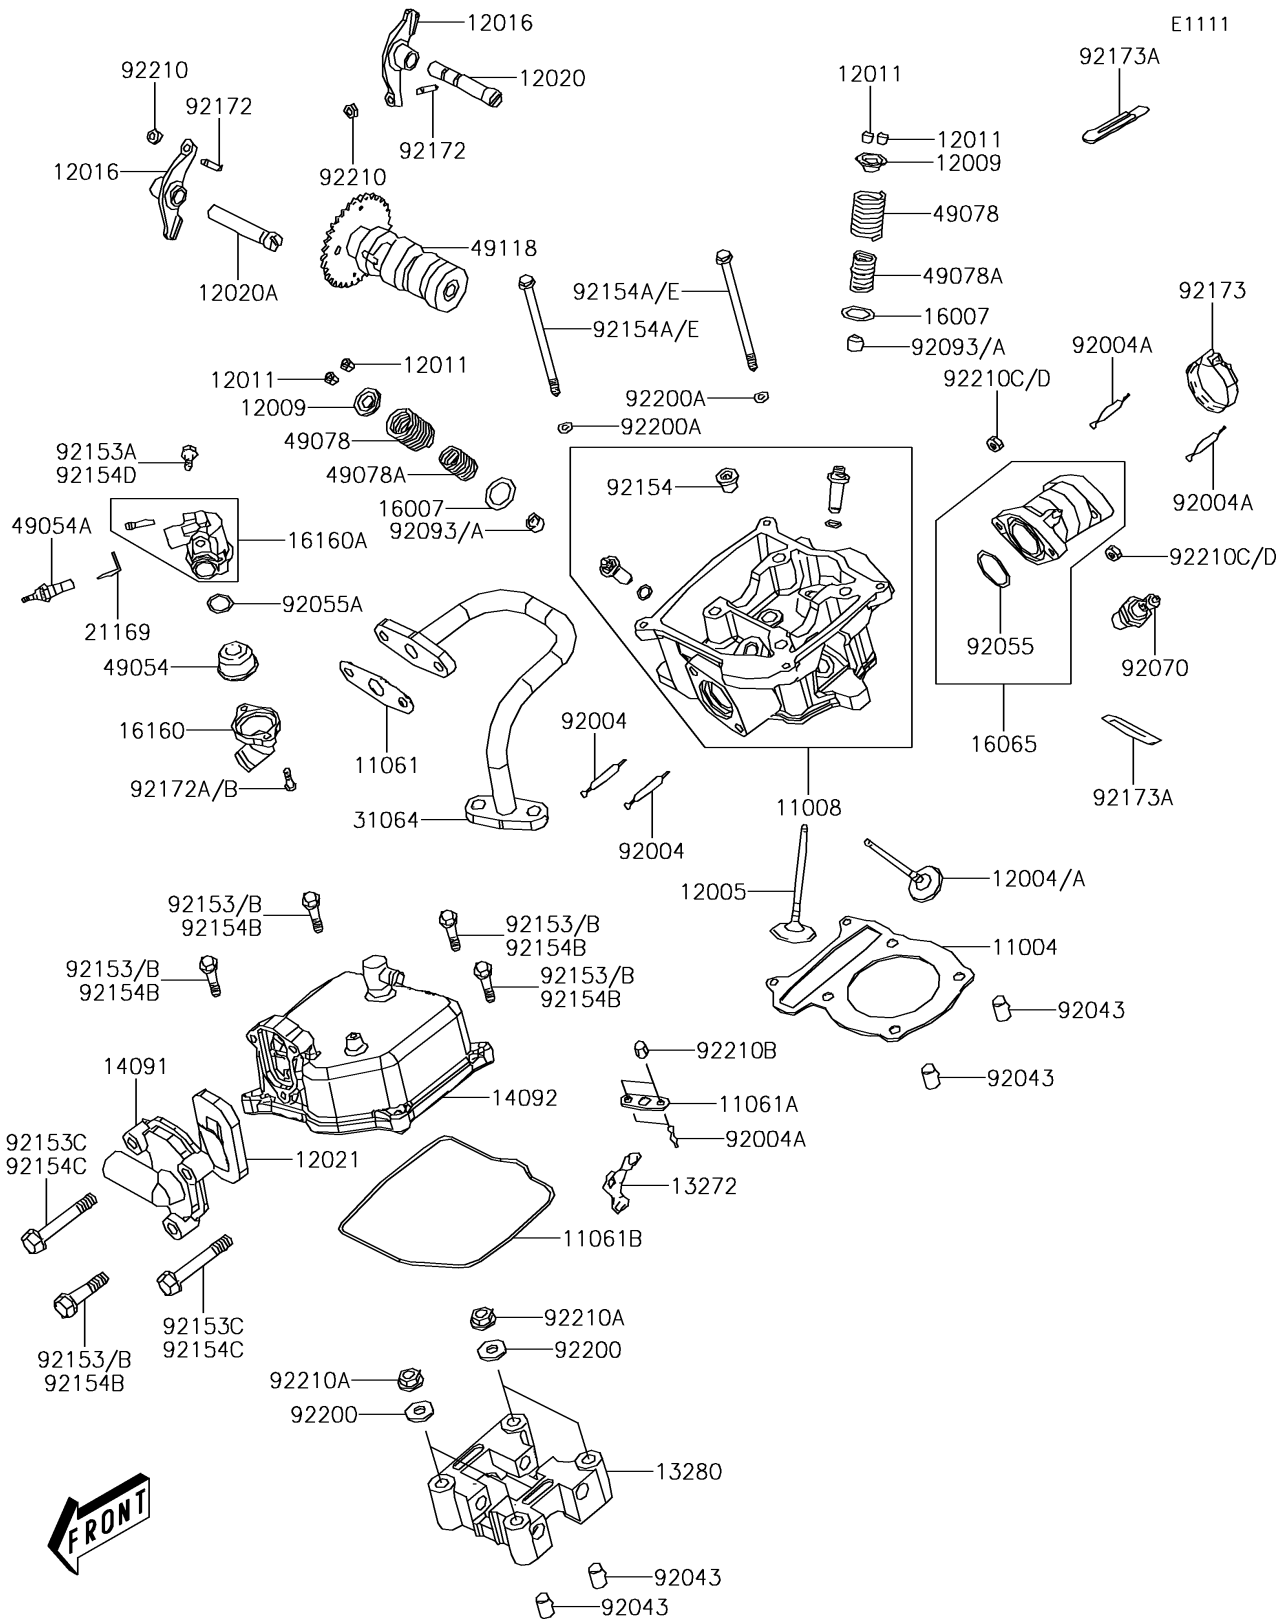

2013 BRUTE FORCE® 300 PARTS DIAGRAM

Cylinder Head

2013 BRUTE FORCE® 300 PARTS LIST

Cylinder Head

ITEM NAME	PART NUMBER	QUANTITY
GASKET-HEAD (Ref # 11004)	11004-Y003	1
HEAD-COMP-CYLINDER (Ref # 11008)	11008-Y005	1
GASKET (Ref # 11061)	11061-Y018	1
GASKET (Ref # 11061A)	11061-Y020	1
GASKET,CYLINDER HEAD COVER (Ref # 11061B)	11061-Y026	1
VALVE-INTAKE (Ref # 12004)	12004-Y003	1
VALVE-EXHAUST (Ref # 12005)	12005-Y003	1
RETAINER-VALVE SPRING (Ref # 12009)	12009-Y001	1
COLLET (Ref # 12011)	12011-Y001	1
ARM-ROCKER (Ref # 12016)	12016-Y003	1
SHAFT-ROCKER,IN (Ref # 12020)	12020-Y005	1
SHAFT-ROCKER,EX (Ref # 12020A)	12020-Y006	1
VALVE-ASSY-REED (Ref # 12021)	12021-Y002	1
PLATE,STOPPER (Ref # 13272)	13272-Y005	1
HOLDER,CAM SHAFT (Ref # 13280)	13280-Y013	1
COVER,REED VALVE (Ref # 14091)	14091-Y015	1
COVER,CYLINDER HEAD (Ref # 14092)	14092-Y006	1
SEAT-SPRING (Ref # 16007)	16007-Y001	1
HOLDER-CARBURETOR (Ref # 16065)	16065-Y001	1
BODY,THERMOSTAT,LWR (Ref # 16160)	16160-Y001	1
BODY,THERMOSTAT,UPP (Ref # 16160A)	16160-Y002	1
TERMINAL,EARTH (Ref # 21169)	21169-Y001	1
PIPE-COMP (Ref # 31064)	31064-Y004	1
THERMOSTAT (Ref # 49054)	49054-Y001	1
THERMOSTAT (Ref # 49054A)	49054-Y002	1
SPRING-ENGINE VALVE,OUTER (Ref # 49078)	49078-Y004	1
SPRING-ENGINE VALVE,INNER (Ref # 49078A)	49078-Y005	1
CAMSHAFT-COMP (Ref # 49118)	49118-Y003	1
STUD,8X40 (Ref # 92004)	92004-Y010	1