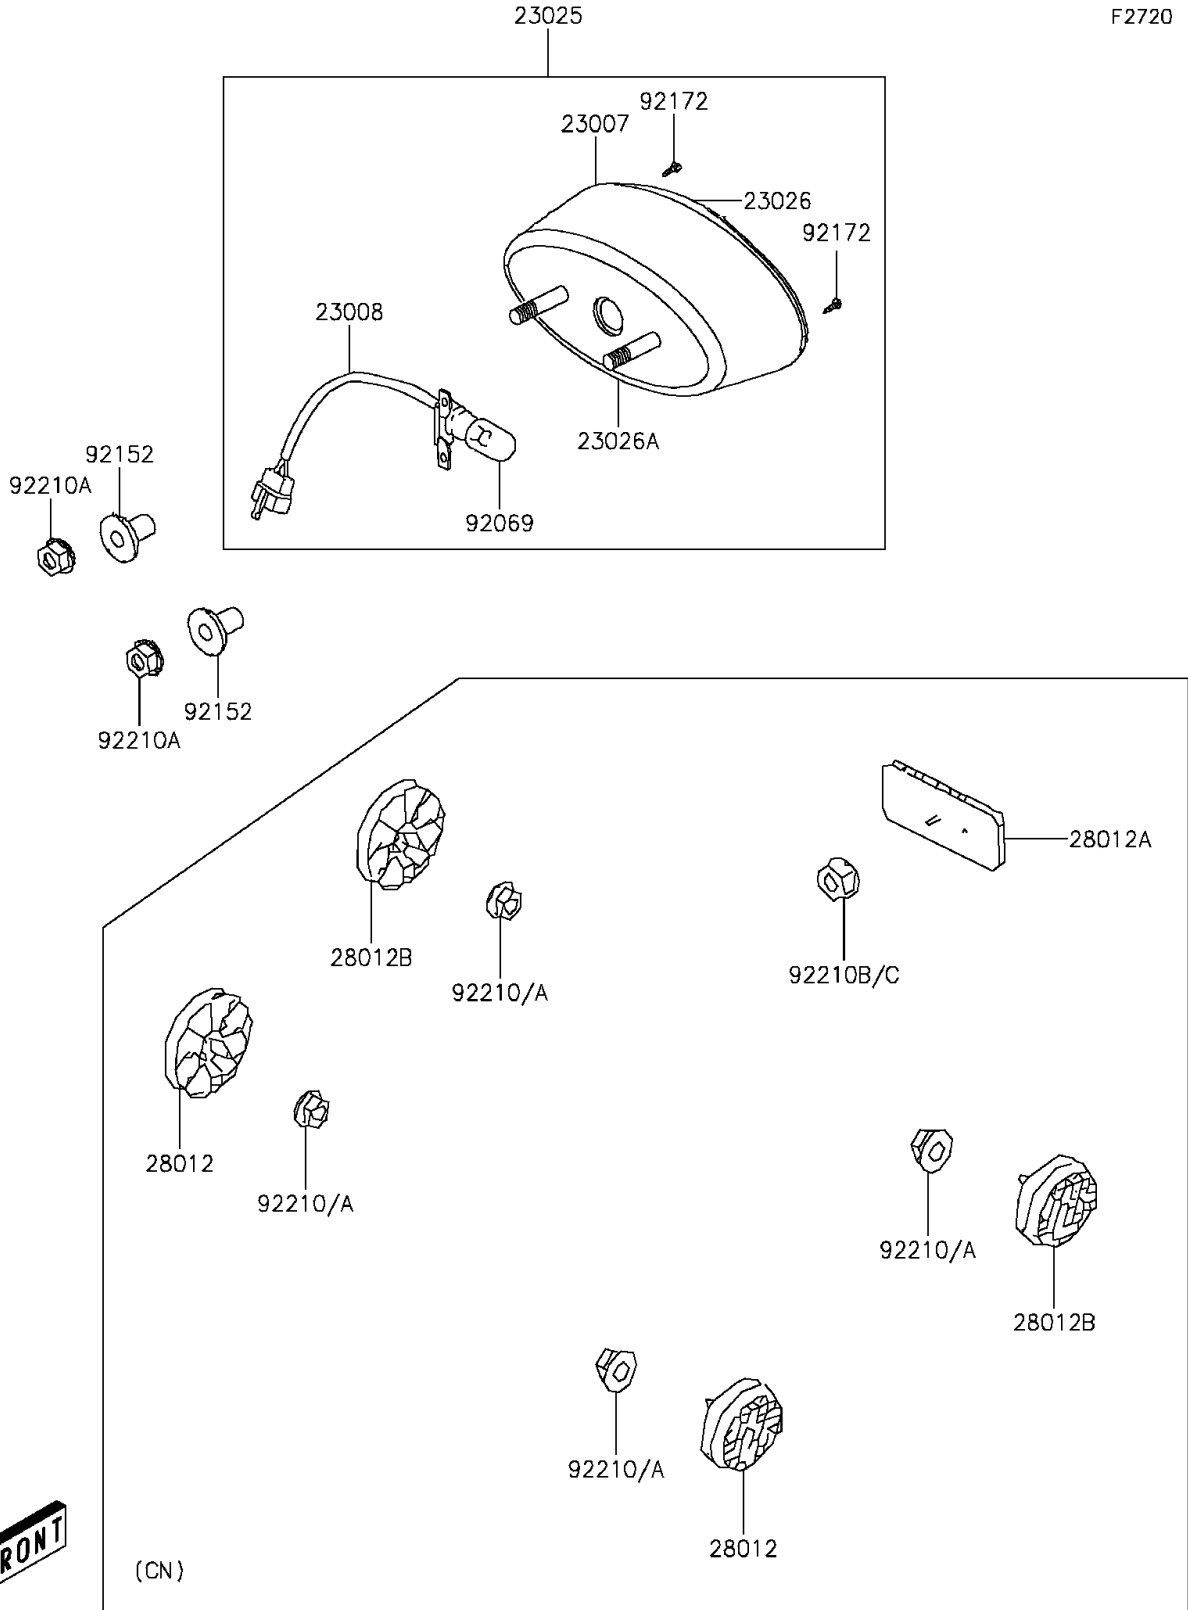

2016 KFX®90 PARTS DIAGRAM

Taillight(s)

23025

F2720

2016 KFX®90 PARTS LIST

Taillight(s)

ITEM NAME	PART NUMBER	QUANTITY
LENS-COMP,TAIL LAMP (Ref # 23007)	23007-Y001	1
SOCKET-ASSY,TAIL LAMP (Ref # 23008)	23008-Y001	1
LAMP-TAIL (Ref # 23025)	23025-Y001	1
LENS,TAIL LAMP (Ref # 23026)	23026-Y001	1
LENS,LICENSE (Ref # 23026A)	23026-Y002	1
REFLECTOR-REFLEX (Ref # 28012)	28012-Y002	1
REFLECTOR-REFLEX (Ref # 28012A)	28012-Y003	1
REFLECTOR-REFLEX (Ref # 28012B)	28012-Y004	1
BULB (Ref # 92069)	92069-Y001	1
COLLAR (Ref # 92152)	92152-Y013	1
SCREW,4X16 (Ref # 92172)	92172-Y026	1
NUT,6MM (Ref # 92210)	92210-Y026	1
NUT,6MM (Ref # 92210A)	92210-Y027	1
NUT,FLANGE,5MM (Ref # 92210C)	92210-Y053	1