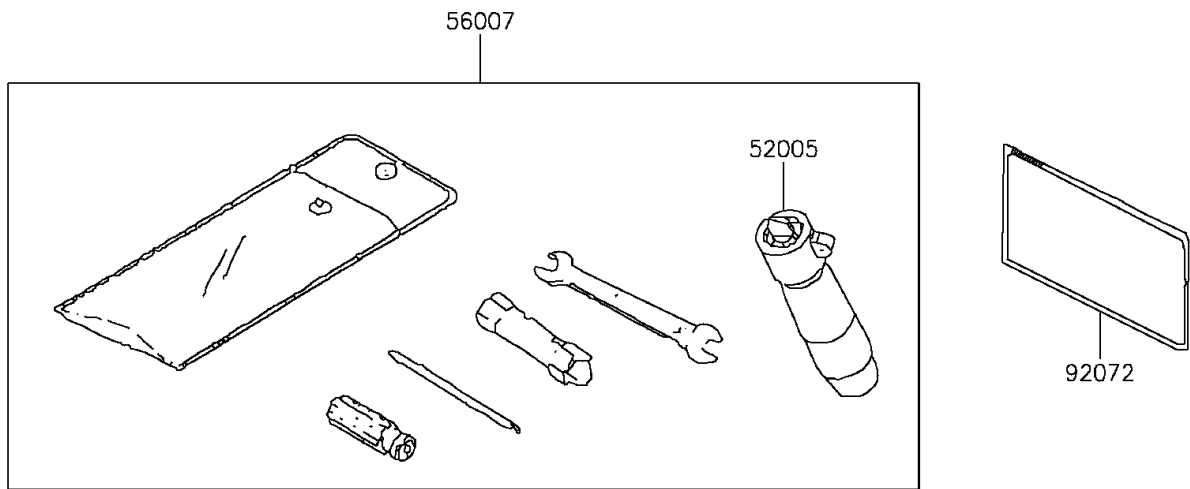

# 2016 KFX®90 PARTS DIAGRAM

Seat

F2510

## 2016 KFX®90 PARTS LIST

Seat

ITEM NAME	PART NUMBER	QUANTITY
HOOK,SEAT LOCK (Ref # 27012)	27012-Y001	1
GAUGE,AIR (Ref # 52005)	52005-Y001	1
SEAT-ASSY (Ref # 53066)	53066-Y001	1
TOOL-KIT (Ref # 56007)	56007-Y001	1
BAND,TOOL (Ref # 92072)	92072-Y002	1
DAMPER (Ref # 92161)	92161-Y004	2
NUT,6MM (Ref # 92210)	92210-Y027	2