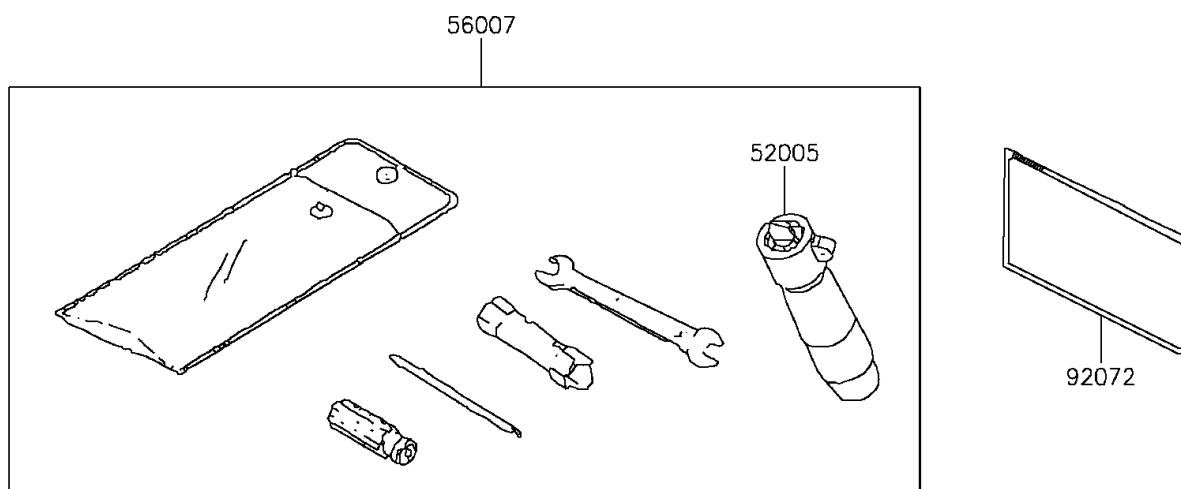

2016 KFX®90 PARTS DIAGRAM

Seat

F2510

2016 KFX[®]90 PARTS LIST

Seat

ITEM NAME	PART NUMBER	QUANTITY
HOOK,SEAT LOCK (Ref # 27012)	27012-Y001	1
GAUGE,AIR (Ref # 52005)	52005-Y001	1
SEAT-ASSY (Ref # 53066)	53066-Y001	1
TOOL-KIT (Ref # 56007)	56007-Y001	1
BAND,TOOL (Ref # 92072)	92072-Y002	1
DAMPER (Ref # 92161)	92161-Y004	1
NUT,6MM (Ref # 92210)	92210-Y027	1