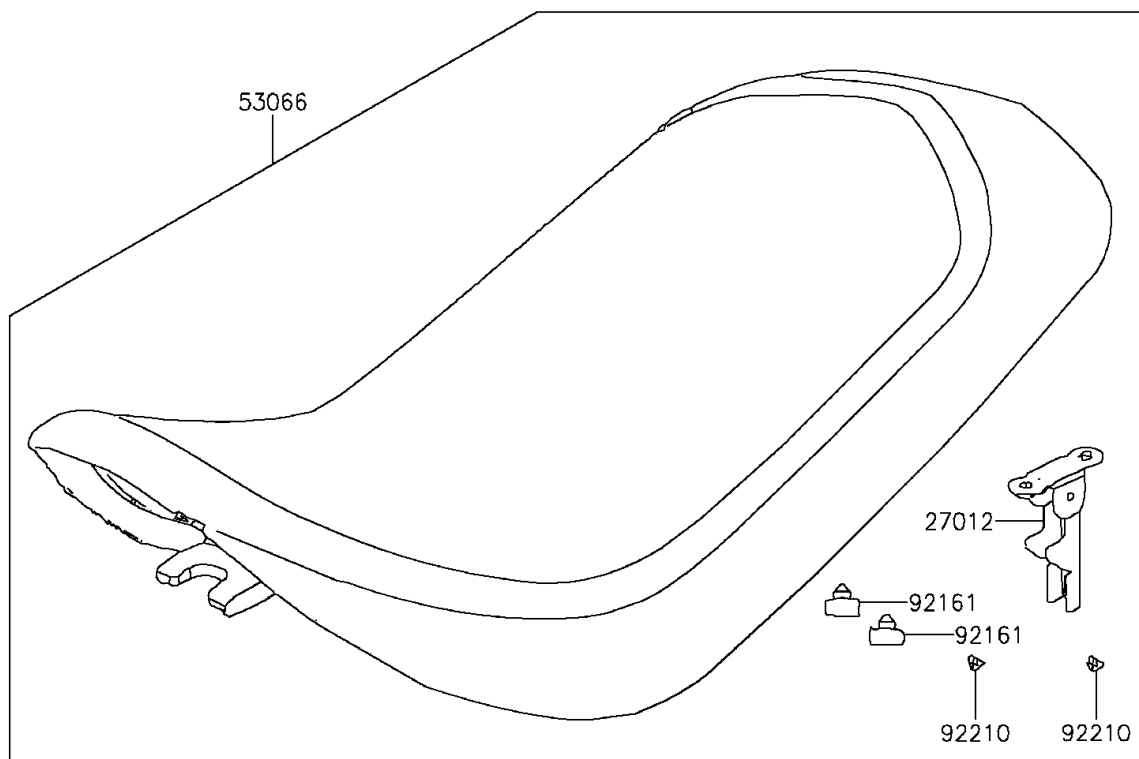

2016 KFX®90 PARTS DIAGRAM

Seat

F2510

2016 KFX[®]90 PARTS LIST

Seat

ITEM NAME	PART NUMBER	QUANTITY
HOOK,SEAT LOCK (Ref # 27012)	27012-Y001	1
GAUGE,AIR (Ref # 52005)	52005-Y001	1
SEAT-ASSY (Ref # 53066)	53066-Y001	1
TOOL-KIT (Ref # 56007)	56007-Y001	1
BAND,TOOL (Ref # 92072)	92072-Y002	1
DAMPER (Ref # 92161)	92161-Y004	1
NUT,6MM (Ref # 92210)	92210-Y027	1