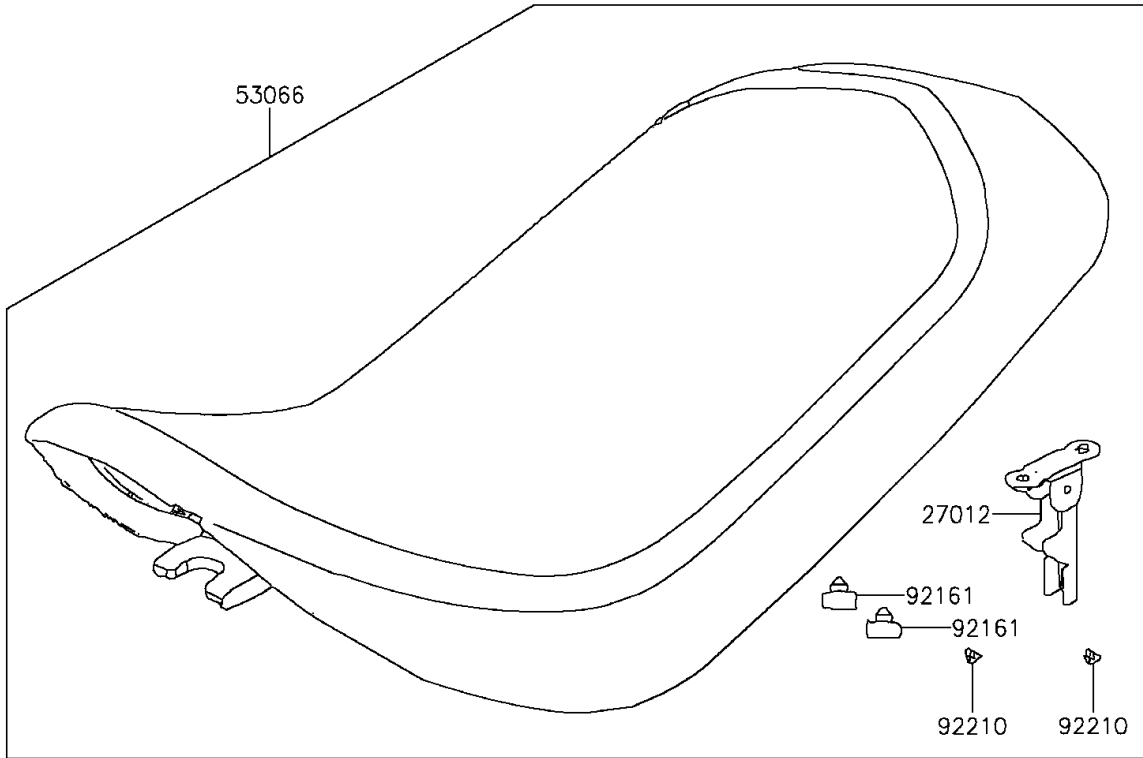

# 2016 KFX®90 PARTS DIAGRAM

Seat

F2510

## 2016 KFX®90 PARTS LIST

Seat

ITEM NAME	PART NUMBER	QUANTITY
HOOK,SEAT LOCK (Ref # 27012)	27012-Y001	1
GAUGE,AIR (Ref # 52005)	52005-Y001	1
SEAT-ASSY (Ref # 53066)	53066-Y001	1
TOOL-KIT (Ref # 56007)	56007-Y001	1
BAND,TOOL (Ref # 92072)	92072-Y002	1
DAMPER (Ref # 92161)	92161-Y004	2
NUT,6MM (Ref # 92210)	92210-Y027	2