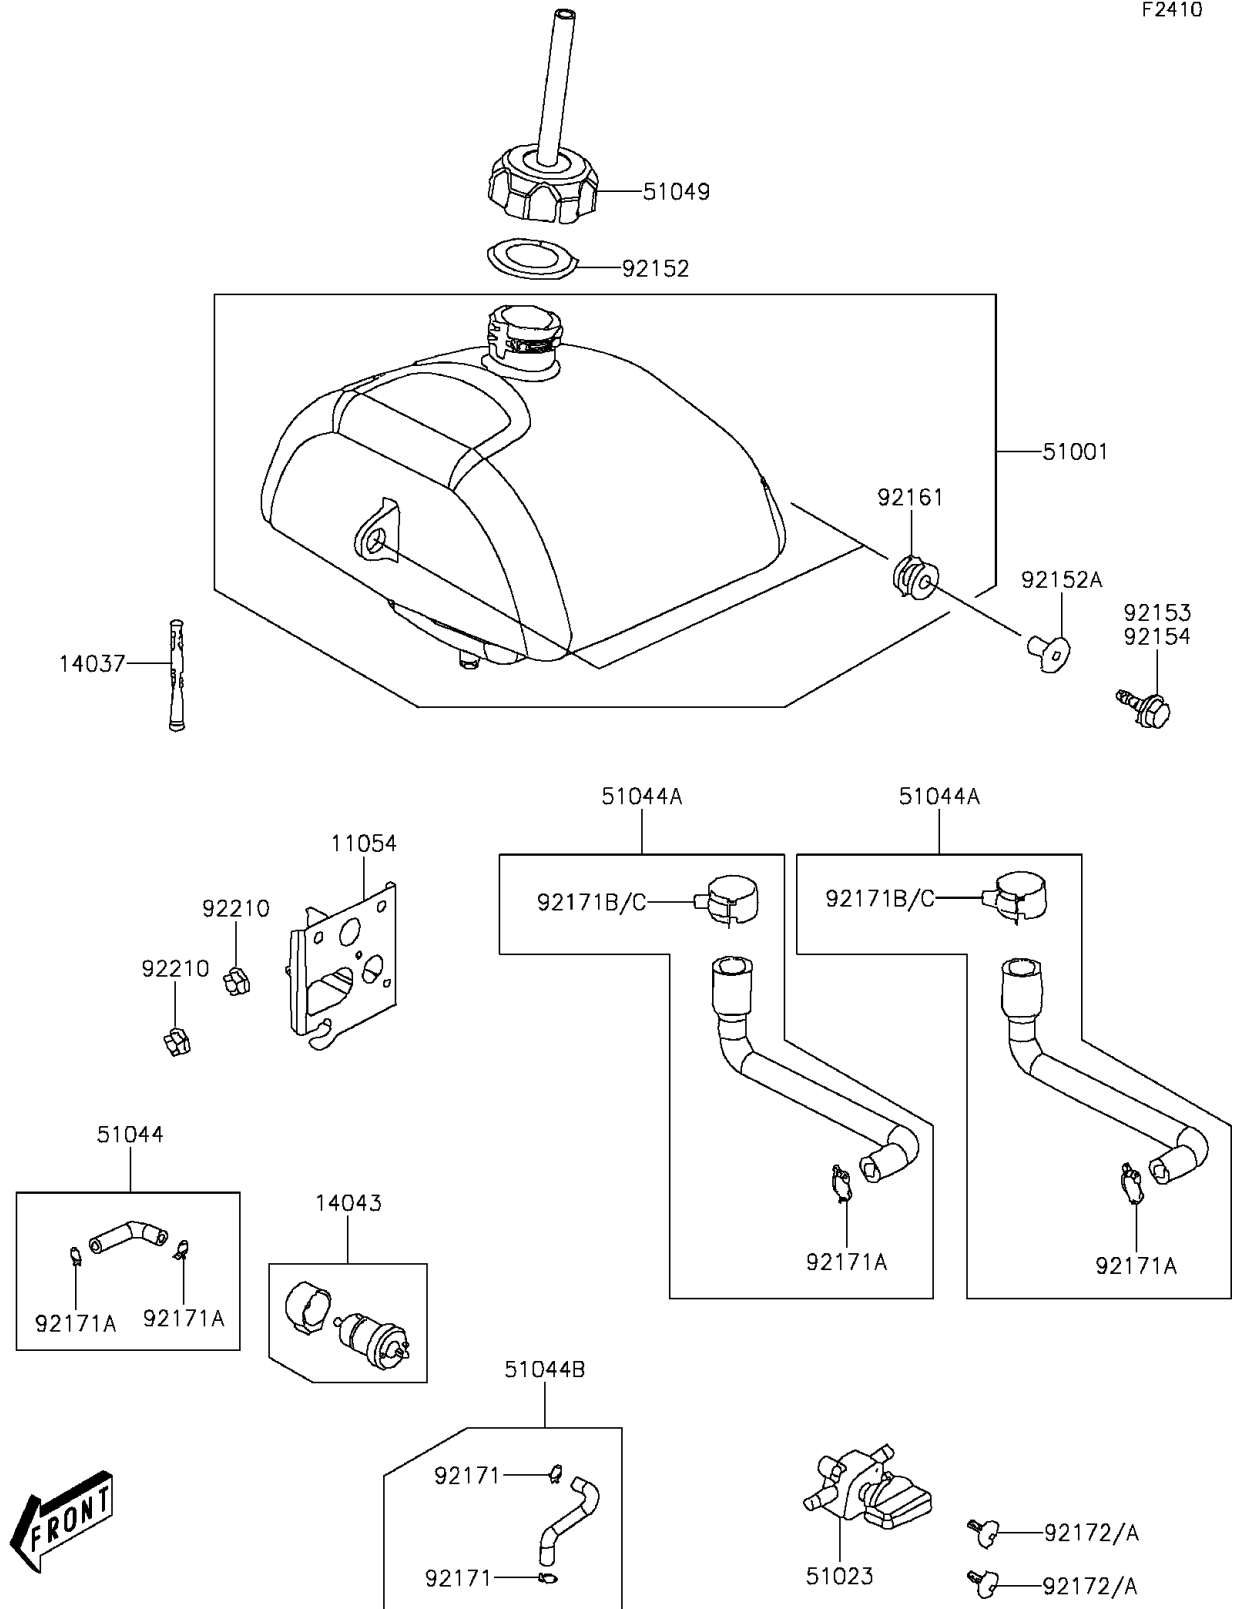

2016 KFX®90 PARTS DIAGRAM

Fuel Tank

F2410

2016 KFX®90 PARTS LIST

Fuel Tank

ITEM NAME	PART NUMBER	QUANTITY
BRACKET (Ref # 11054)	11054-Y003	1
SCREEN (Ref # 14037)	14037-Y001	1
FILTER,FUEL (Ref # 14043)	14043-Y002	1
TANK-COMP-FUEL (Ref # 51001)	51001-Y005	1
TAP-ASSY (Ref # 51023)	51023-Y003	1
TUBE-ASSY,FUEL (Ref # 51044)	51044-Y005	1
TUBE-ASSY,FUEL TANK (Ref # 51044A)	51044-Y007	1
TUBE-ASSY,FUEL (Ref # 51044B)	51044-Y008	1
CAP-TANK (Ref # 51049)	51049-Y002	1
COLLAR (Ref # 92152)	92152-Y001	1
COLLAR (Ref # 92152A)	92152-Y013	1
BOLT,6X20 (Ref # 92154)	92154-Y057	1
DAMPER (Ref # 92161)	92161-Y001	1
CLAMP (Ref # 92171)	92171-Y010	1
CLAMP (Ref # 92171A)	92171-Y011	1
CLAMP (Ref # 92171B)	92171-Y013	1
SCREW,5X16 (Ref # 92172A)	92172-Y067	1
NUT,6MM (Ref # 92210)	92210-Y027	1