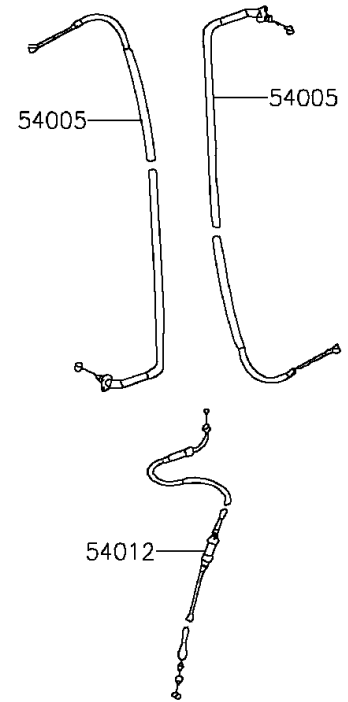

## 2016 KFX®90 PARTS DIAGRAM

Handlebar

F2310

## 2016 KFX®90 PARTS LIST

Handlebar

ITEM NAME	PART NUMBER	QUANTITY
BRACKET (Ref # 11054)	11054-Y001	1
GASKET (Ref # 11061)	11061-Y017	1
PLATE (Ref # 13271)	13271-Y008	1
PLATE,CHOKE (Ref # 13272)	13272-Y002	1
COVER-ASSY,HANDLE (Ref # 16146)	16146-Y001	1
SWITCH,STOP (Ref # 27010)	27010-Y003	1
STOPPER (Ref # 32085)	32085-Y001	1
CASE,LWR (Ref # 32099)	32099-Y002	1
CASE,UPP (Ref # 32099A)	32099-Y003	1
HANDLE (Ref # 46003)	46003-Y001	1
HOLDER-HANDLE,UPP,RH (Ref # 46012)	46012-Y001	1
HOLDER-HANDLE,UPP,LH (Ref # 46012A)	46012-Y002	1
HOLDER-HANDLE,LWR (Ref # 46012B)	46012-Y003	1
GRIP,HANDLE (Ref # 46075)	46075-Y002	1
LEVER-ASSY-GRIP,RH (Ref # 46076)	46076-Y001	1
HOUSING-ASSY-CONTROL,LH (Ref # 46091)	46091-Y001	1
LEVER-GRIP,CHOKE (Ref # 46092)	46092-Y001	1
LEVER-GRIP,RH (Ref # 46092A)	46092-Y002	1
CABLE-BRAKE,FR (Ref # 54005)	54005-Y001	1
CABLE-THROTTLE (Ref # 54012)	54012-Y001	1
SPACER (Ref # 92026)	92026-Y007	1
PLUG (Ref # 92066)	92066-Y002	1
BAND (Ref # 92072)	92072-Y001	1
SPRING,RETURN (Ref # 92145)	92145-Y020	1
SPRING (Ref # 92145A)	92145-Y021	1
COLLAR (Ref # 92152)	92152-Y012	1
BOLT (Ref # 92153)	92153-Y002	1
BOLT,6X22 (Ref # 92153A)	92153-Y009	1
BOLT,FLANGE,6X16 (Ref # 92153B)	92153-Y025	1

## 2016 KFX®90 PARTS LIST

Handlebar

ITEM NAME	PART NUMBER	QUANTITY
BOLT,SOCKET,6X20 (Ref # 92153C)	92153-Y060	1
BOLT (Ref # 92153E)	92153-Y071	1
BOLT,SOCKET,6X25 (Ref # 92154)	92154-Y146	1
SCREW,PAN,3X8 (Ref # 92172)	92172-Y005	1
SCREW,PAN,4X16 (Ref # 92172A)	92172-Y008	1
SCREW,PAN,5X22 (Ref # 92172C)	92172-Y069	1
WASHER,10MM (Ref # 92200)	92200-Y020	1
WASHER (Ref # 92200A)	92200-Y022	1
NUT,6MM (Ref # 92210)	92210-Y008	1
NUT (Ref # 92210A)	92210-Y015	1
NUT,10MM (Ref # 92210B)	92210-Y034	1
NUT,HEX,5MM (Ref # 92210C)	92210-Y057	1