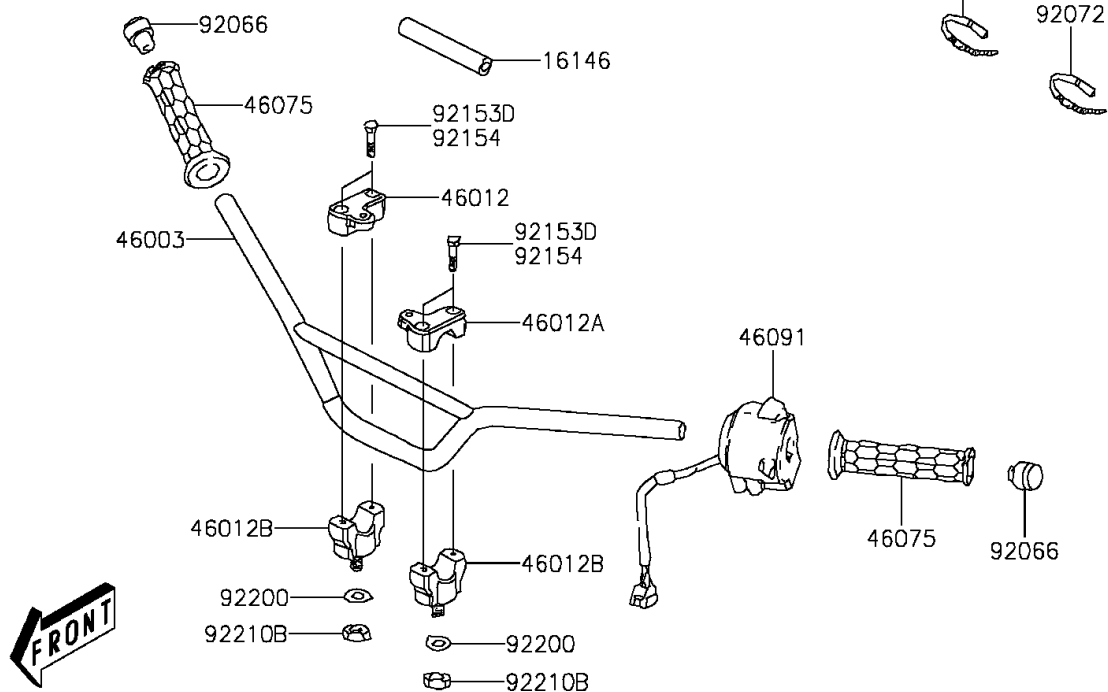

## 2016 KFX®90 PARTS DIAGRAM

Handlebar

F2310

## 2016 KFX®90 PARTS LIST

Handlebar

ITEM NAME	PART NUMBER	QUANTITY
BRACKET (Ref # 11054)	11054-Y001	1
GASKET (Ref # 11061)	11061-Y017	1
PLATE (Ref # 13271)	13271-Y008	1
PLATE,CHOKE (Ref # 13272)	13272-Y002	1
COVER-ASSY,HANDLE (Ref # 16146)	16146-Y001	1
SWITCH,STOP (Ref # 27010)	27010-Y003	1
STOPPER (Ref # 32085)	32085-Y001	1
CASE,LWR (Ref # 32099)	32099-Y002	1
CASE,UPP (Ref # 32099A)	32099-Y003	1
HANDLE (Ref # 46003)	46003-Y001	1
HOLDER-HANDLE,UPP,RH (Ref # 46012)	46012-Y001	1
HOLDER-HANDLE,UPP,LH (Ref # 46012A)	46012-Y002	1
HOLDER-HANDLE,LWR (Ref # 46012B)	46012-Y003	1
GRIP,HANDLE (Ref # 46075)	46075-Y002	1
LEVER-ASSY-GRIP,RH (Ref # 46076)	46076-Y001	1
HOUSING-ASSY-CONTROL,LH (Ref # 46091)	46091-Y001	1
LEVER-GRIP,CHOKE (Ref # 46092)	46092-Y001	1
LEVER-GRIP,RH (Ref # 46092A)	46092-Y002	1
CABLE-BRAKE,FR (Ref # 54005)	54005-Y001	1
CABLE-THROTTLE (Ref # 54012)	54012-Y001	1
SPACER (Ref # 92026)	92026-Y007	1
PLUG (Ref # 92066)	92066-Y002	1
BAND (Ref # 92072)	92072-Y001	1
SPRING,RETURN (Ref # 92145)	92145-Y020	1
SPRING (Ref # 92145A)	92145-Y021	1
COLLAR (Ref # 92152)	92152-Y012	1
BOLT (Ref # 92153)	92153-Y002	1
BOLT,6X22 (Ref # 92153A)	92153-Y009	1
BOLT,FLANGE,6X16 (Ref # 92153B)	92153-Y025	1

## 2016 KFX®90 PARTS LIST

Handlebar

ITEM NAME	PART NUMBER	QUANTITY
BOLT,SOCKET,6X20 (Ref # 92153C)	92153-Y060	1
BOLT (Ref # 92153E)	92153-Y071	1
BOLT,SOCKET,6X25 (Ref # 92154)	92154-Y146	1
SCREW,PAN,3X8 (Ref # 92172)	92172-Y005	1
SCREW,PAN,4X16 (Ref # 92172A)	92172-Y008	1
SCREW,PAN,5X22 (Ref # 92172C)	92172-Y069	1
WASHER,10MM (Ref # 92200)	92200-Y020	1
WASHER (Ref # 92200A)	92200-Y022	1
NUT,6MM (Ref # 92210)	92210-Y008	1
NUT (Ref # 92210A)	92210-Y015	1
NUT,10MM (Ref # 92210B)	92210-Y034	1
NUT,HEX,5MM (Ref # 92210C)	92210-Y057	1