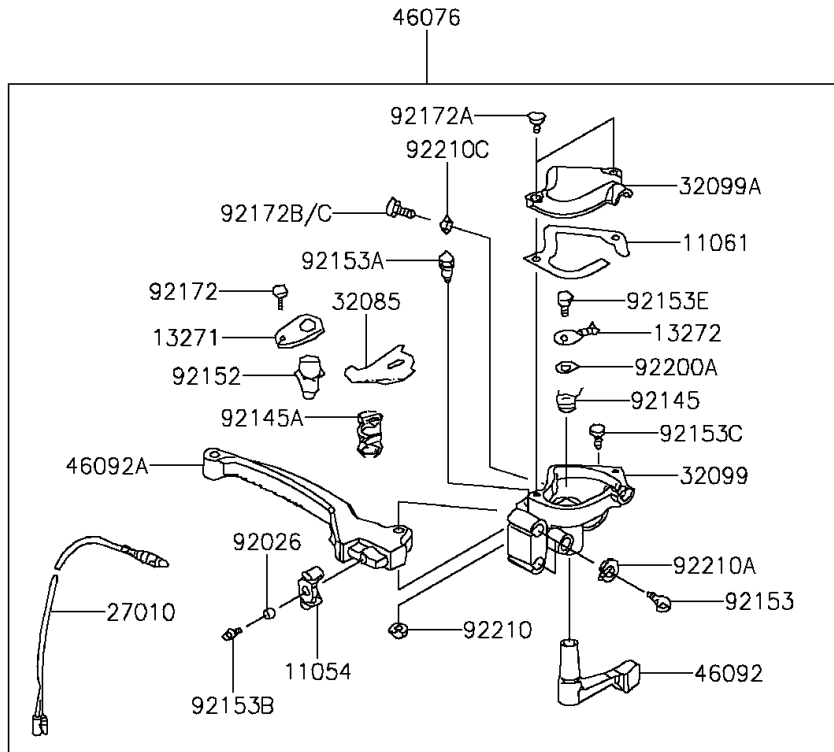

## 2016 KFX®90 PARTS DIAGRAM

Handlebar

F2310

## 2016 KFX®90 PARTS LIST

Handlebar

ITEM NAME	PART NUMBER	QUANTITY
BRACKET (Ref # 11054)	11054-Y001	1
GASKET (Ref # 11061)	11061-Y017	1
PLATE (Ref # 13271)	13271-Y008	1
PLATE,CHOKE (Ref # 13272)	13272-Y002	1
COVER-ASSY,HANDLE (Ref # 16146)	16146-Y001	1
SWITCH,STOP (Ref # 27010)	27010-Y003	1
STOPPER (Ref # 32085)	32085-Y001	1
CASE,LWR (Ref # 32099)	32099-Y002	1
CASE,UPP (Ref # 32099A)	32099-Y003	1
HANDLE (Ref # 46003)	46003-Y001	1
HOLDER-HANDLE,UPP,RH (Ref # 46012)	46012-Y001	1
HOLDER-HANDLE,UPP,LH (Ref # 46012A)	46012-Y002	1
HOLDER-HANDLE,LWR (Ref # 46012B)	46012-Y003	1
GRIP,HANDLE (Ref # 46075)	46075-Y002	1
LEVER-ASSY-GRIP,RH (Ref # 46076)	46076-Y001	1
HOUSING-ASSY-CONTROL,LH (Ref # 46091)	46091-Y001	1
LEVER-GRIP,CHOKE (Ref # 46092)	46092-Y001	1
LEVER-GRIP,RH (Ref # 46092A)	46092-Y002	1
CABLE-BRAKE,FR (Ref # 54005)	54005-Y001	1
CABLE-THROTTLE (Ref # 54012)	54012-Y001	1
SPACER (Ref # 92026)	92026-Y007	1
PLUG (Ref # 92066)	92066-Y002	1
BAND (Ref # 92072)	92072-Y001	1
SPRING,RETURN (Ref # 92145)	92145-Y020	1
SPRING (Ref # 92145A)	92145-Y021	1
COLLAR (Ref # 92152)	92152-Y012	1
BOLT (Ref # 92153)	92153-Y002	1
BOLT,6X22 (Ref # 92153A)	92153-Y009	1
BOLT,FLANGE,6X16 (Ref # 92153B)	92153-Y025	1

## 2016 KFX®90 PARTS LIST

Handlebar

ITEM NAME	PART NUMBER	QUANTITY
BOLT,SOCKET,6X20 (Ref # 92153C)	92153-Y060	1
BOLT (Ref # 92153E)	92153-Y071	1
BOLT,SOCKET,6X25 (Ref # 92154)	92154-Y146	1
SCREW,PAN,3X8 (Ref # 92172)	92172-Y005	1
SCREW,PAN,4X16 (Ref # 92172A)	92172-Y008	1
SCREW,PAN,5X22 (Ref # 92172C)	92172-Y069	1
WASHER,10MM (Ref # 92200)	92200-Y020	1
WASHER (Ref # 92200A)	92200-Y022	1
NUT,6MM (Ref # 92210)	92210-Y008	1
NUT (Ref # 92210A)	92210-Y015	1
NUT,10MM (Ref # 92210B)	92210-Y034	1
NUT,HEX,5MM (Ref # 92210C)	92210-Y057	1